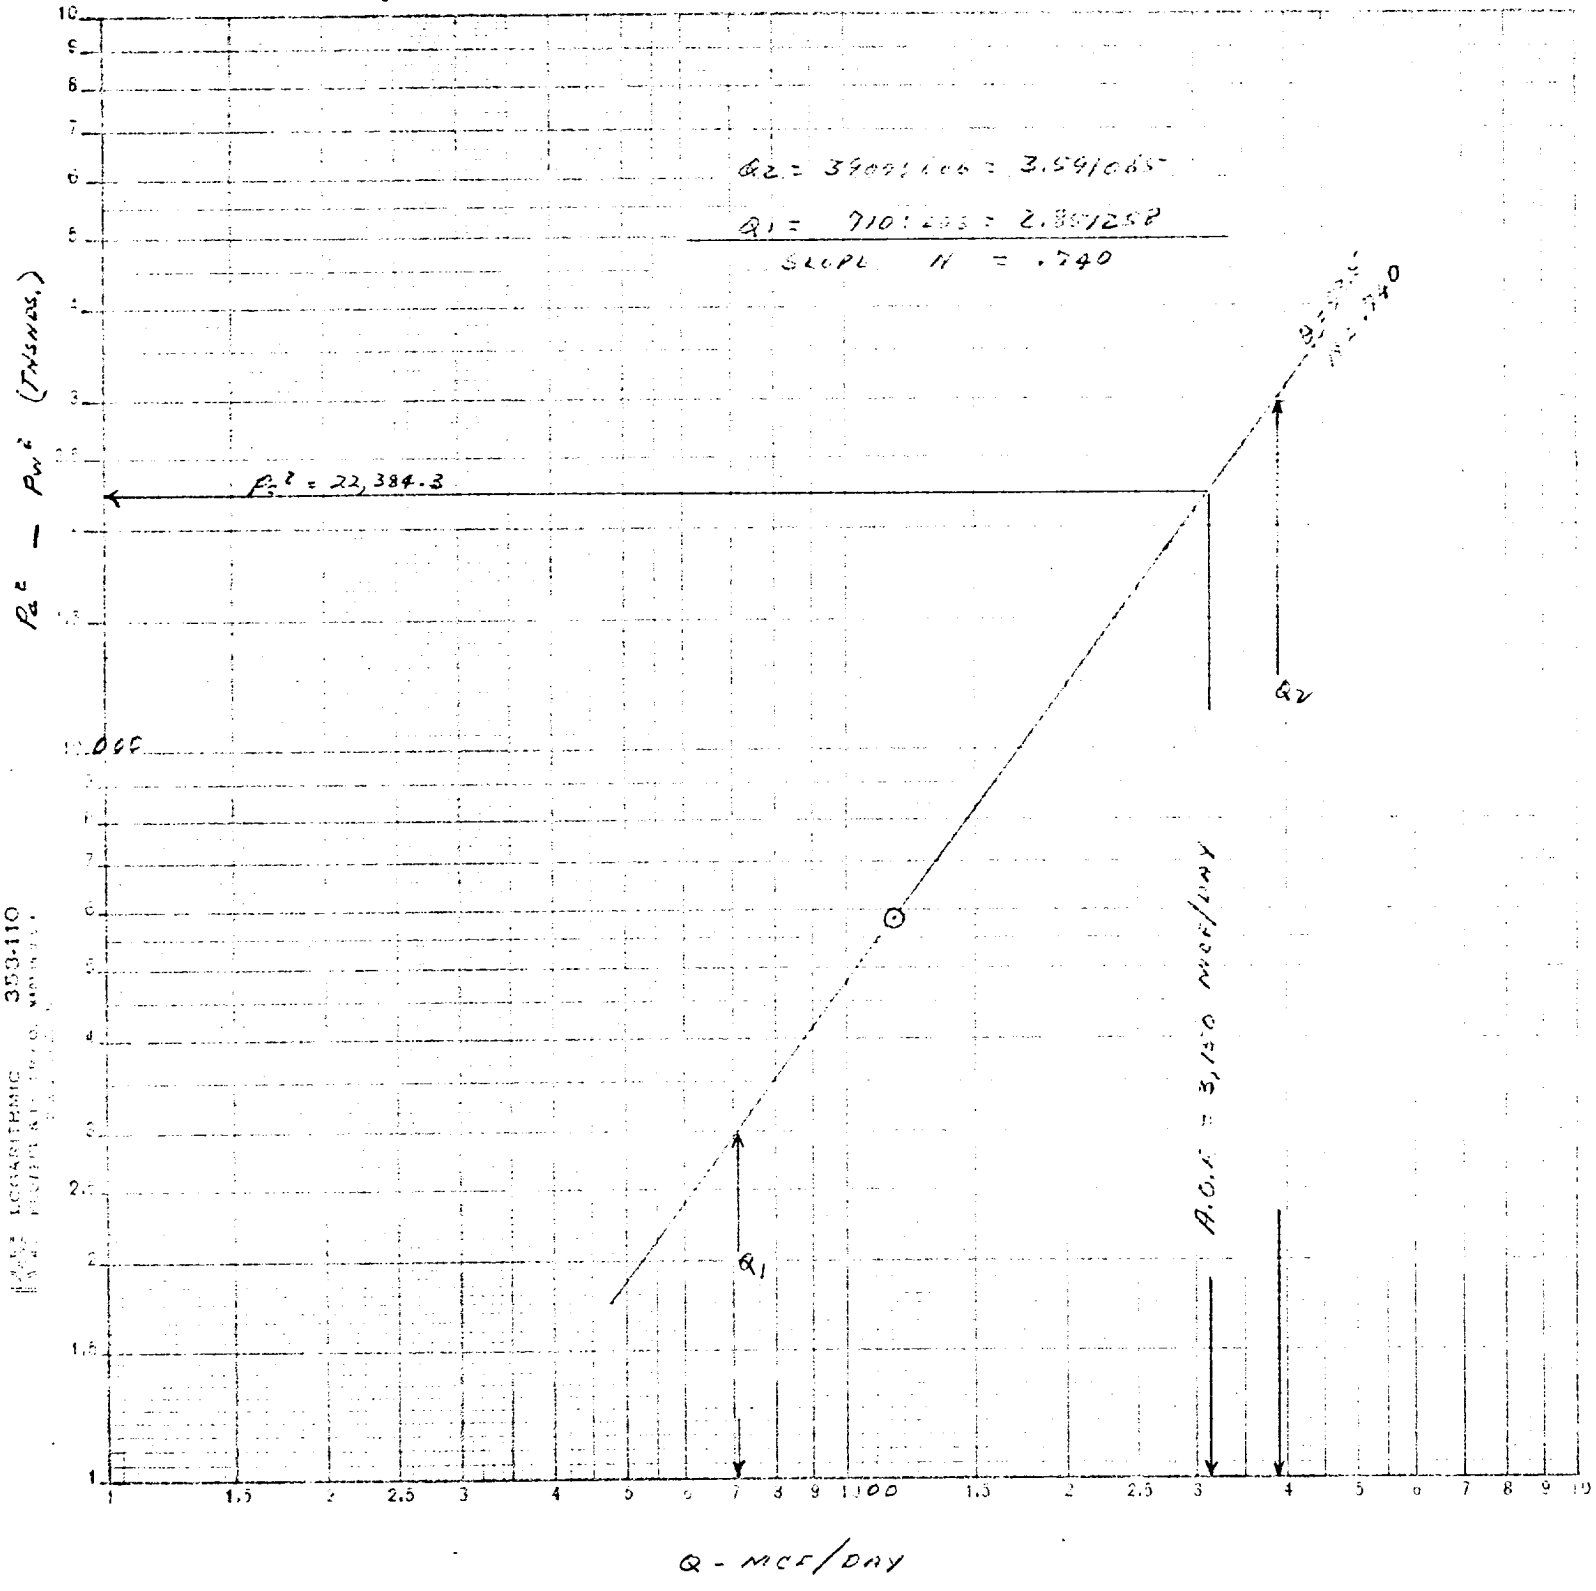

EL PASO NATURAL GAS COMPANY
 AREA STATION #1
 K-18-23-51
 DEBY COUNTY, NEW MEXICO
 3-13-72

353-110
 LOGARITHMIC
 PLOT