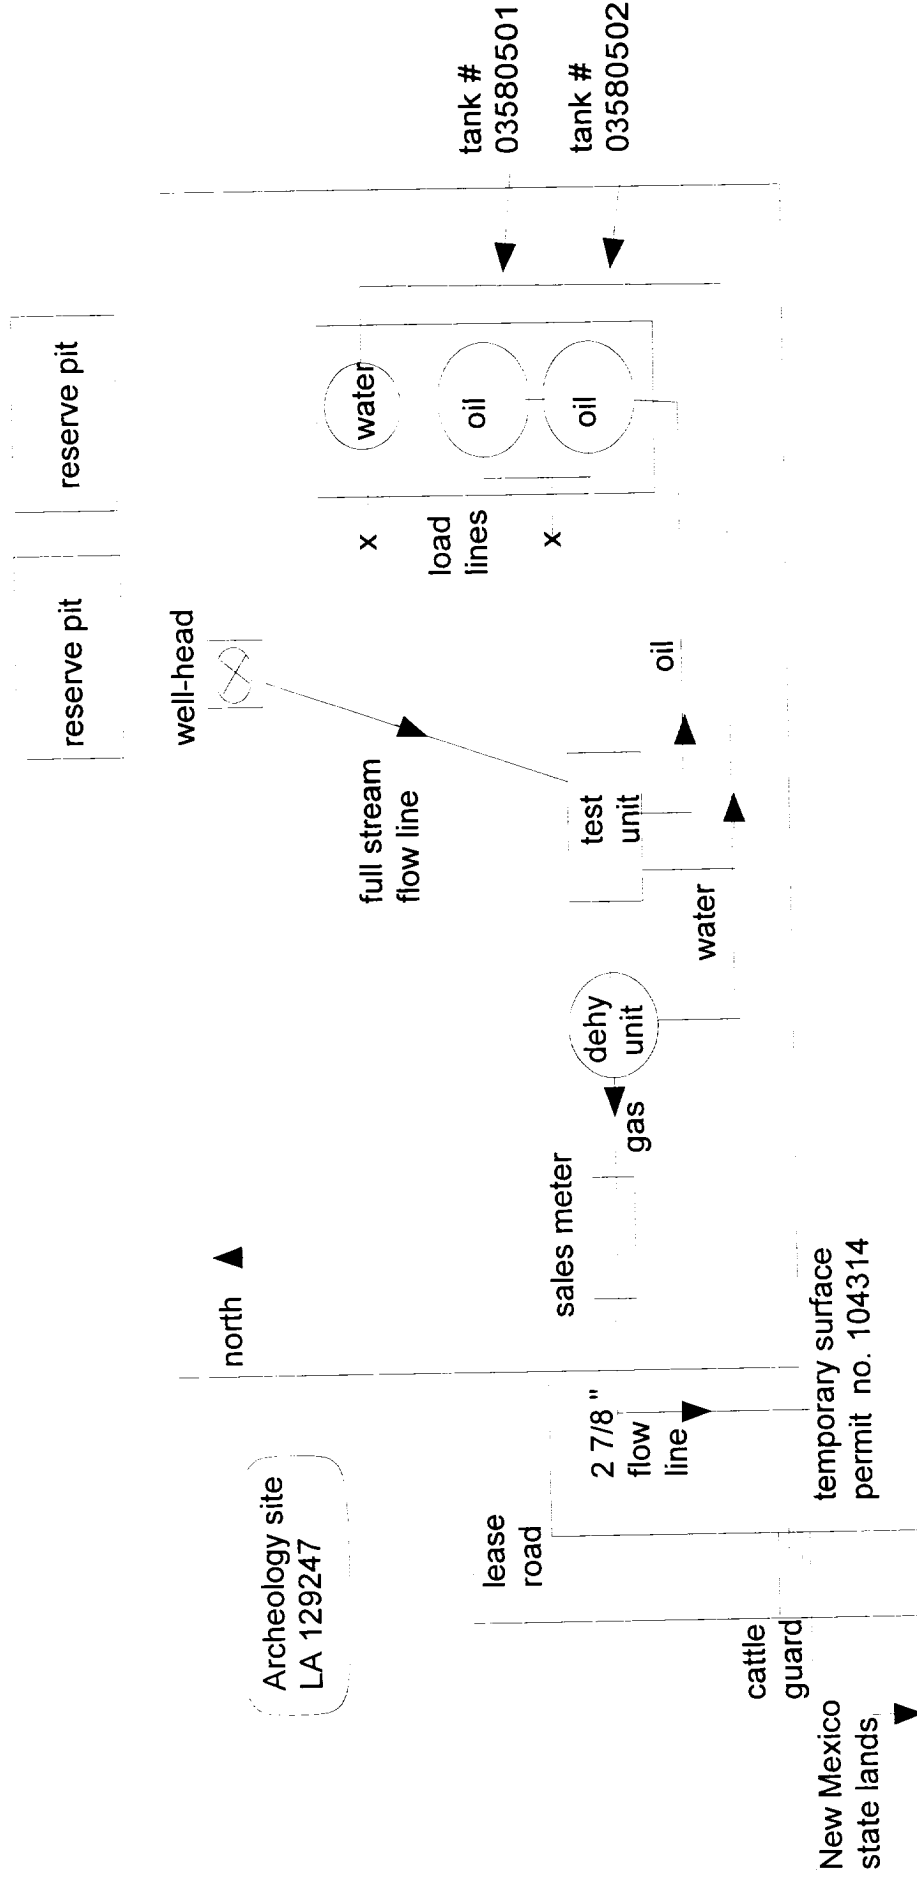

GOODNIGHT 35 FEDERAL # 1
(NMNM 103604)

FACILITY DIAGRAM

This lease is subject to the site security plan for the Goodnight 35 Federal No. 1. The plan is located at:
KUKUI Operating Co.
601 Vestavia pkwy ste 240
Vestavia Al. 35216

KUKUI Operating Co.
Lease : NMNM 103604
Location : SE 1/4 of SW 1/4 Sec 35, T23S, R29E