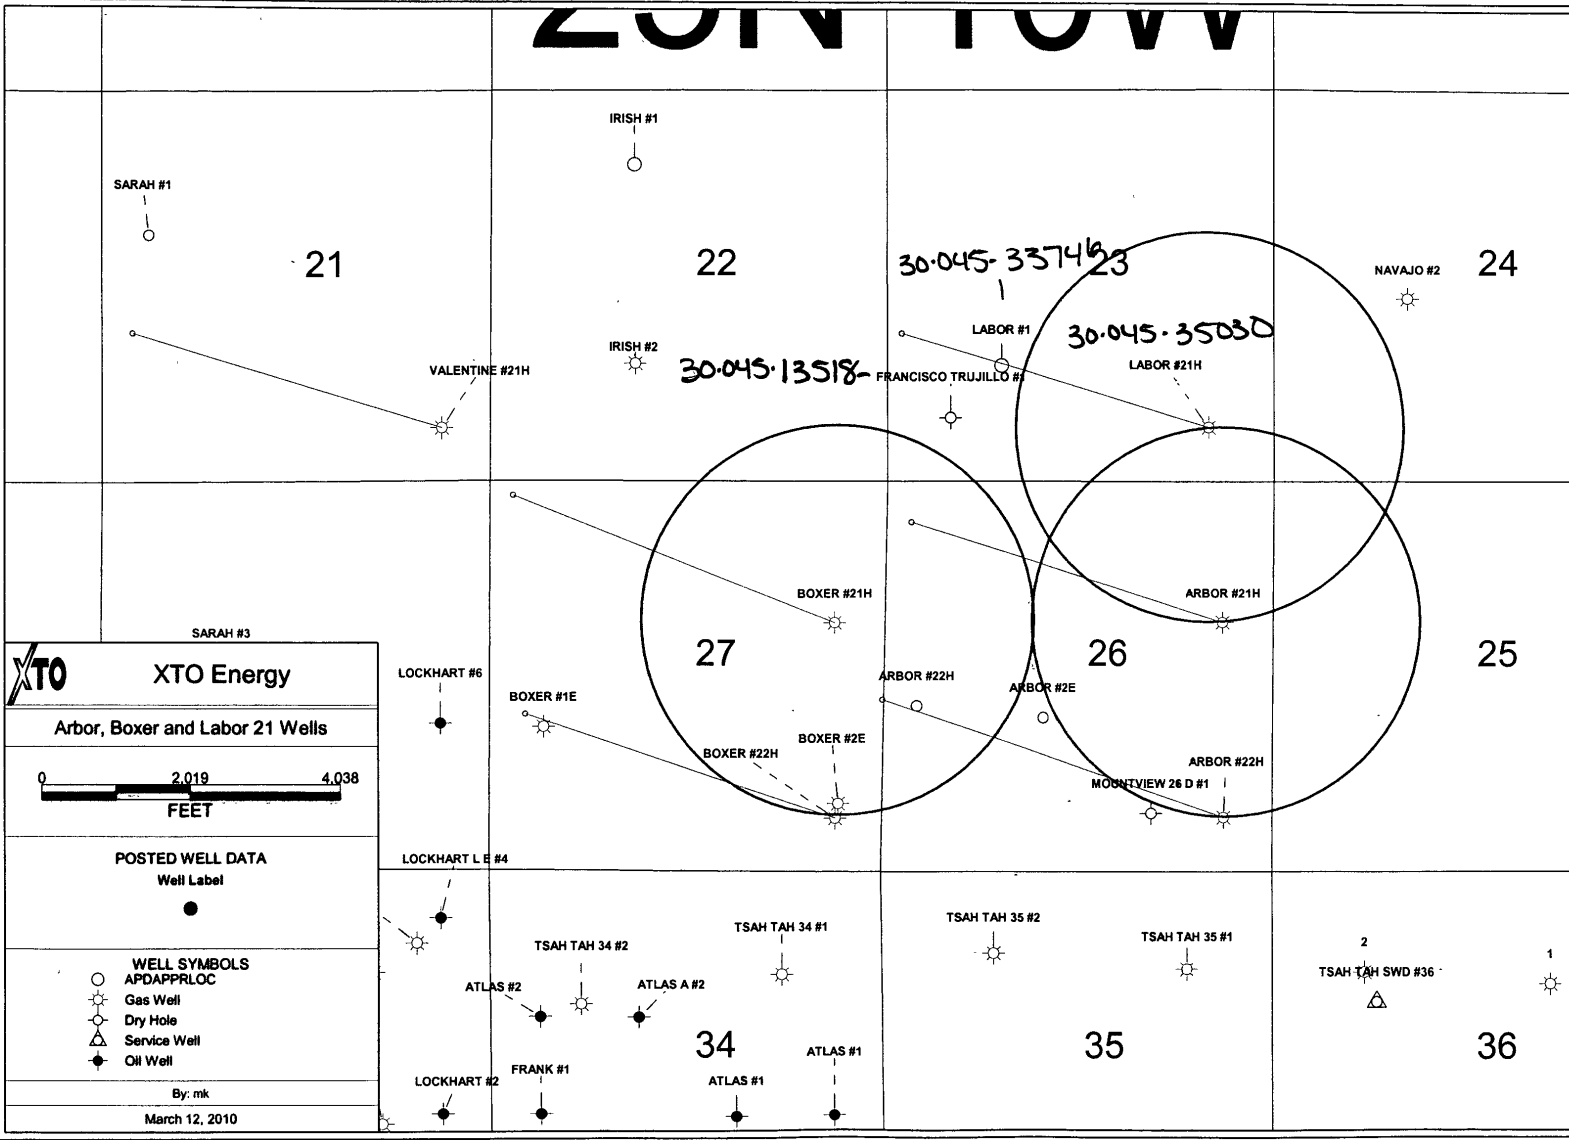

ZON TOWW

XTO Energy

Arbor, Boxer and Labor 21 Wells

0 2,019 4,038
FEET

POSTED WELL DATA

Well Label

●

WELL SYMBOLS

- APDAPPRLOC
- ☀ Gas Well
- ⊖ Dry Hole
- ⊕ Service Well
- Oil Well

By: mk
March 12, 2010