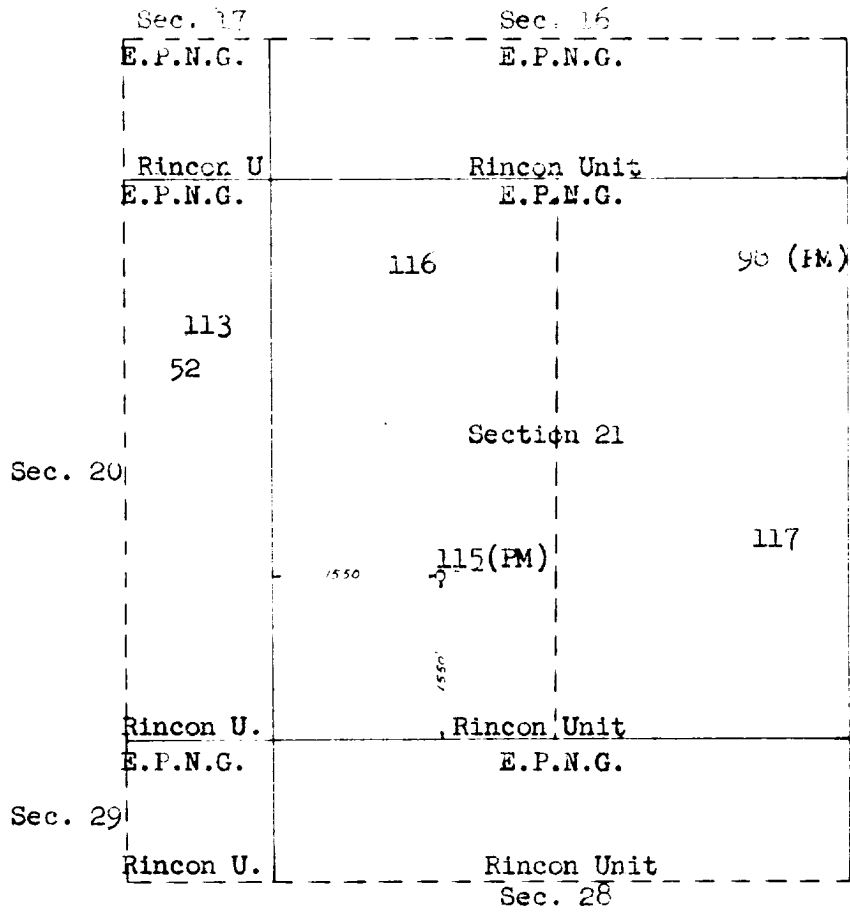

PLAT SHOWING LOCATION OF DUALY COMPLETED
 El Paso Natural Gas Co. Rincon Unit No. 115 (FM)
 and Offset Acreage

T-27-N, R-6-W

EL PASO NATURAL GAS COMPANY
 EL PASO, TEXAS

SCALE

DATE

No.

DRAWN BY

CHECKED BY