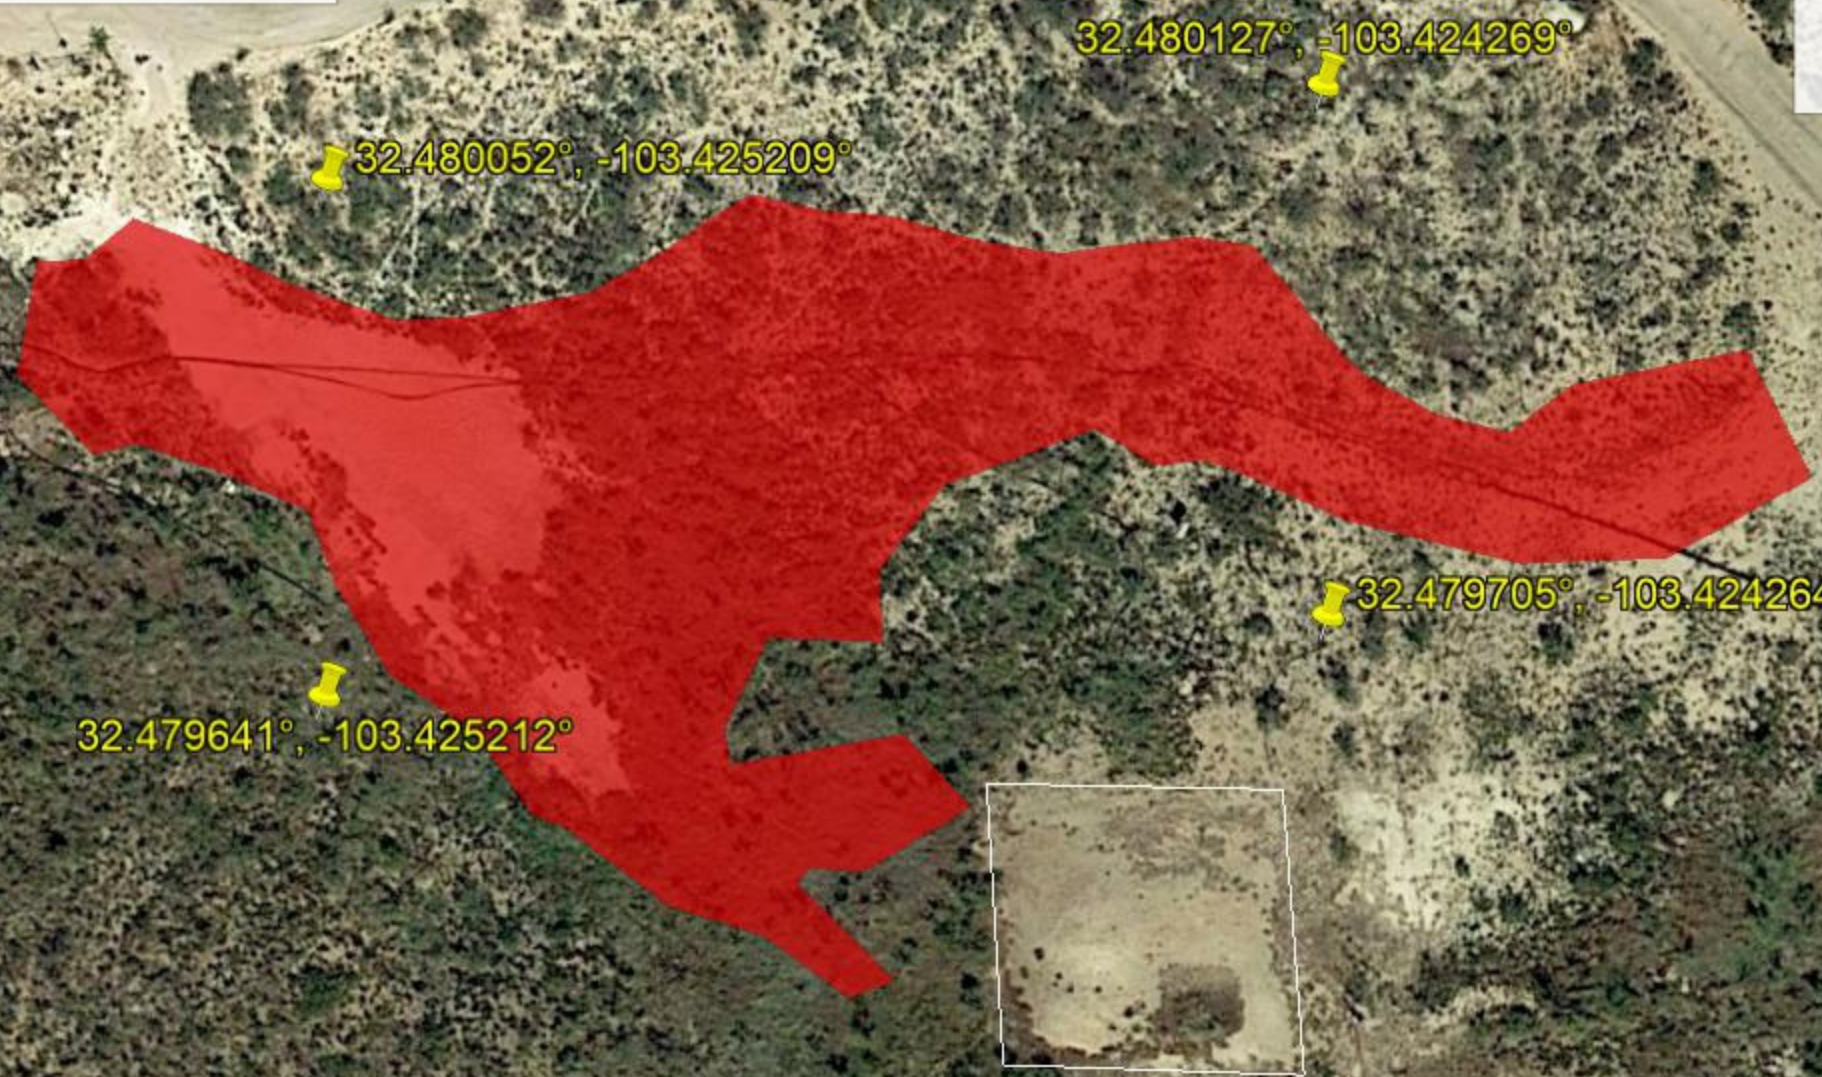

Treatment Cell Corners

Legend

-  Corner
-  Reserve Pit
-  Spill Map

200 ft