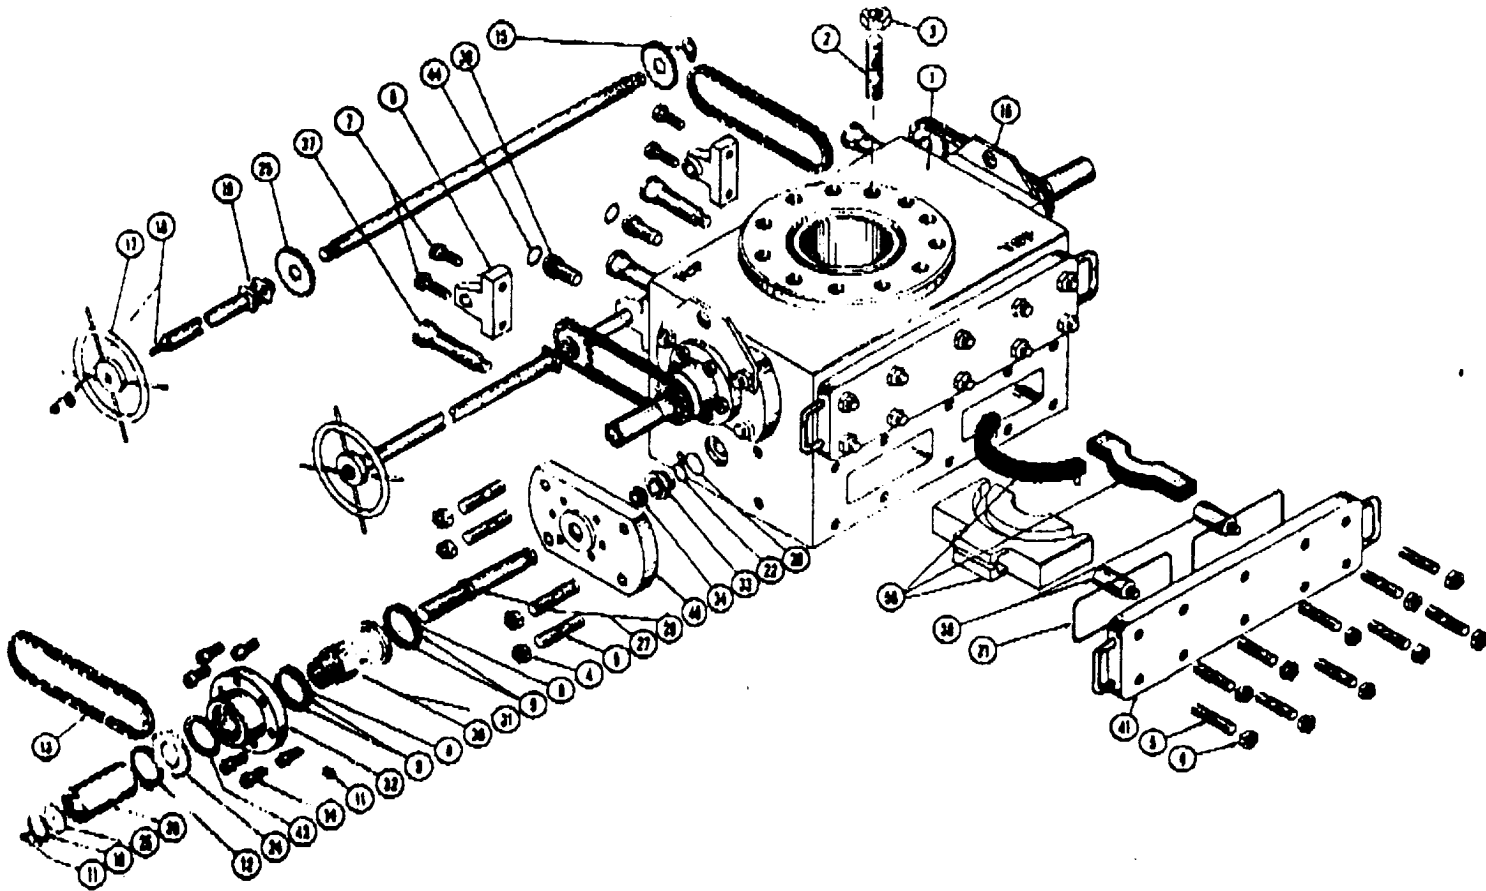

TOWNSEND '81 MANUAL BOP

7-1/16" x 3,000#

PARTS LIST — TOWNSEND '81 MANUAL Double or Single Cavity

ITEM	QTY.	PART #	DESCRIPTION	ITEM	QTY.	PART #	DESCRIPTION
1	1		Body	22	4	TM8121	Wiper, Type D-2250
2	24	TM811	1 1/2" x 5 1/2" TE Stud B-7	24	4	TM8122	Sprocket for Bearing Housing
3	24	TM812	1 1/2" Hex Nut, Gr. 2H	25	4	TM8123	Sprocket for Drive Shaft
4	42	TM813	1" Hex Nut, Gr. 2H	26	4	TM8124	Grease Plate
5	40	TM814	1" x 4 1/2" TE Stud, Gr. B-7	27	2	TM8125	Ram Shaft, Left Hand
6	4	TM815	Pillow Block	28	2	TM8126	Ram Shaft, Right Hand
7	8	TM816	1/2" x 2" Hex Hd. Cap Screw	29	4	TM8127	Thread Protector
8	8	TM817	Bearing NTA-6074	30	2	TM8128	Stem Bearing Housing Right Hand
9	16	TM818	Bearing Race TRC-6074	31	2	TM8129	Stem Bearing Housing Left Hand
10	4	TM819	Snap Ring N-500-262	32	4	TM8130	Bearing Housing
11	4	TM8110	1/4" Grease Fitting	33	4	TM8131	Packing Gland
12	4	TM811	Snap Ring N-5100-375	34	4	TM8132	Packing Assembly
13	4	TM8112	Chain	36	2	TM8133	Drive Shaft
14	24	TM8113	3/8" x 1 1/4" Soc. Hd. Cap Screw	37	1	TM8134	Sprocket Protector
15	4	TM8114	Snap Ring N-5100-125	38	4	TM8135	Ram Guide Pin
16	2	TM8115	Lifting Plate	39	4	TM8136	Alignment Plug
17	2	TM8116	Handwheel, 36"	40	4	TM8137	End Cover
18	2	TM8117	Handwheel Bar	41	2	TM8138	Pressure Plate
19	2	TM8118	Universal Joint	42	1	TM8139	Ram Tool
20	4	TM8119	O-Ring	43	4	TM8140	Barrier Ring
21	4	TM8120	O-Ring	44	4	TM8141	O-Ring
				50	2	TM8150	Ram Assembly