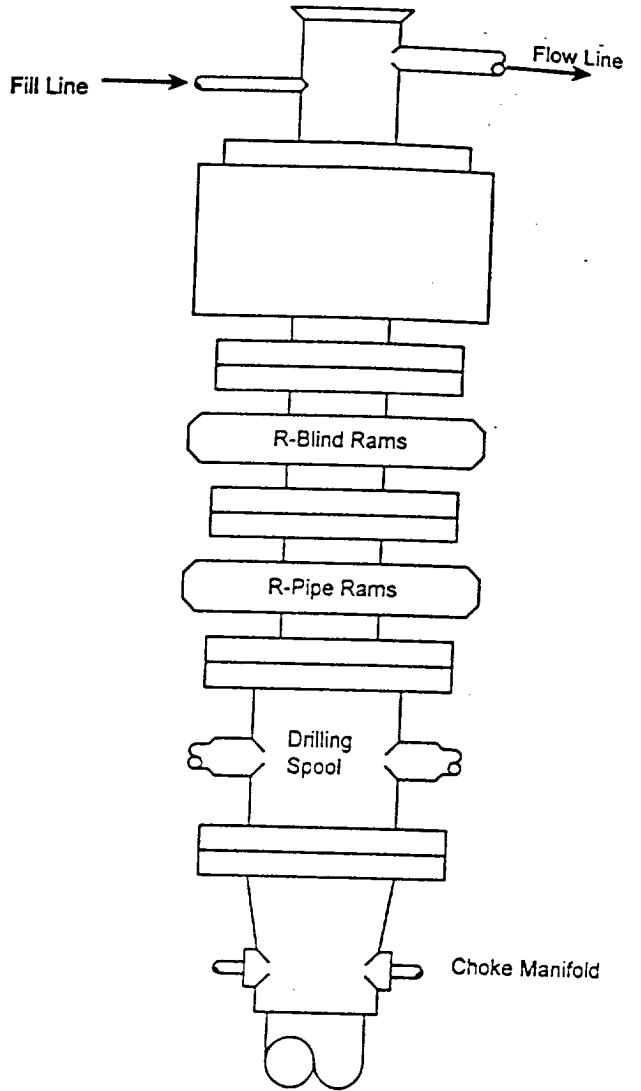

BLOWOUT PREVENTER SYSTEM

5000 PS.

Type 1500 SERIES
5000 psi WP

Choke Manifold Assembly for 5M WP System