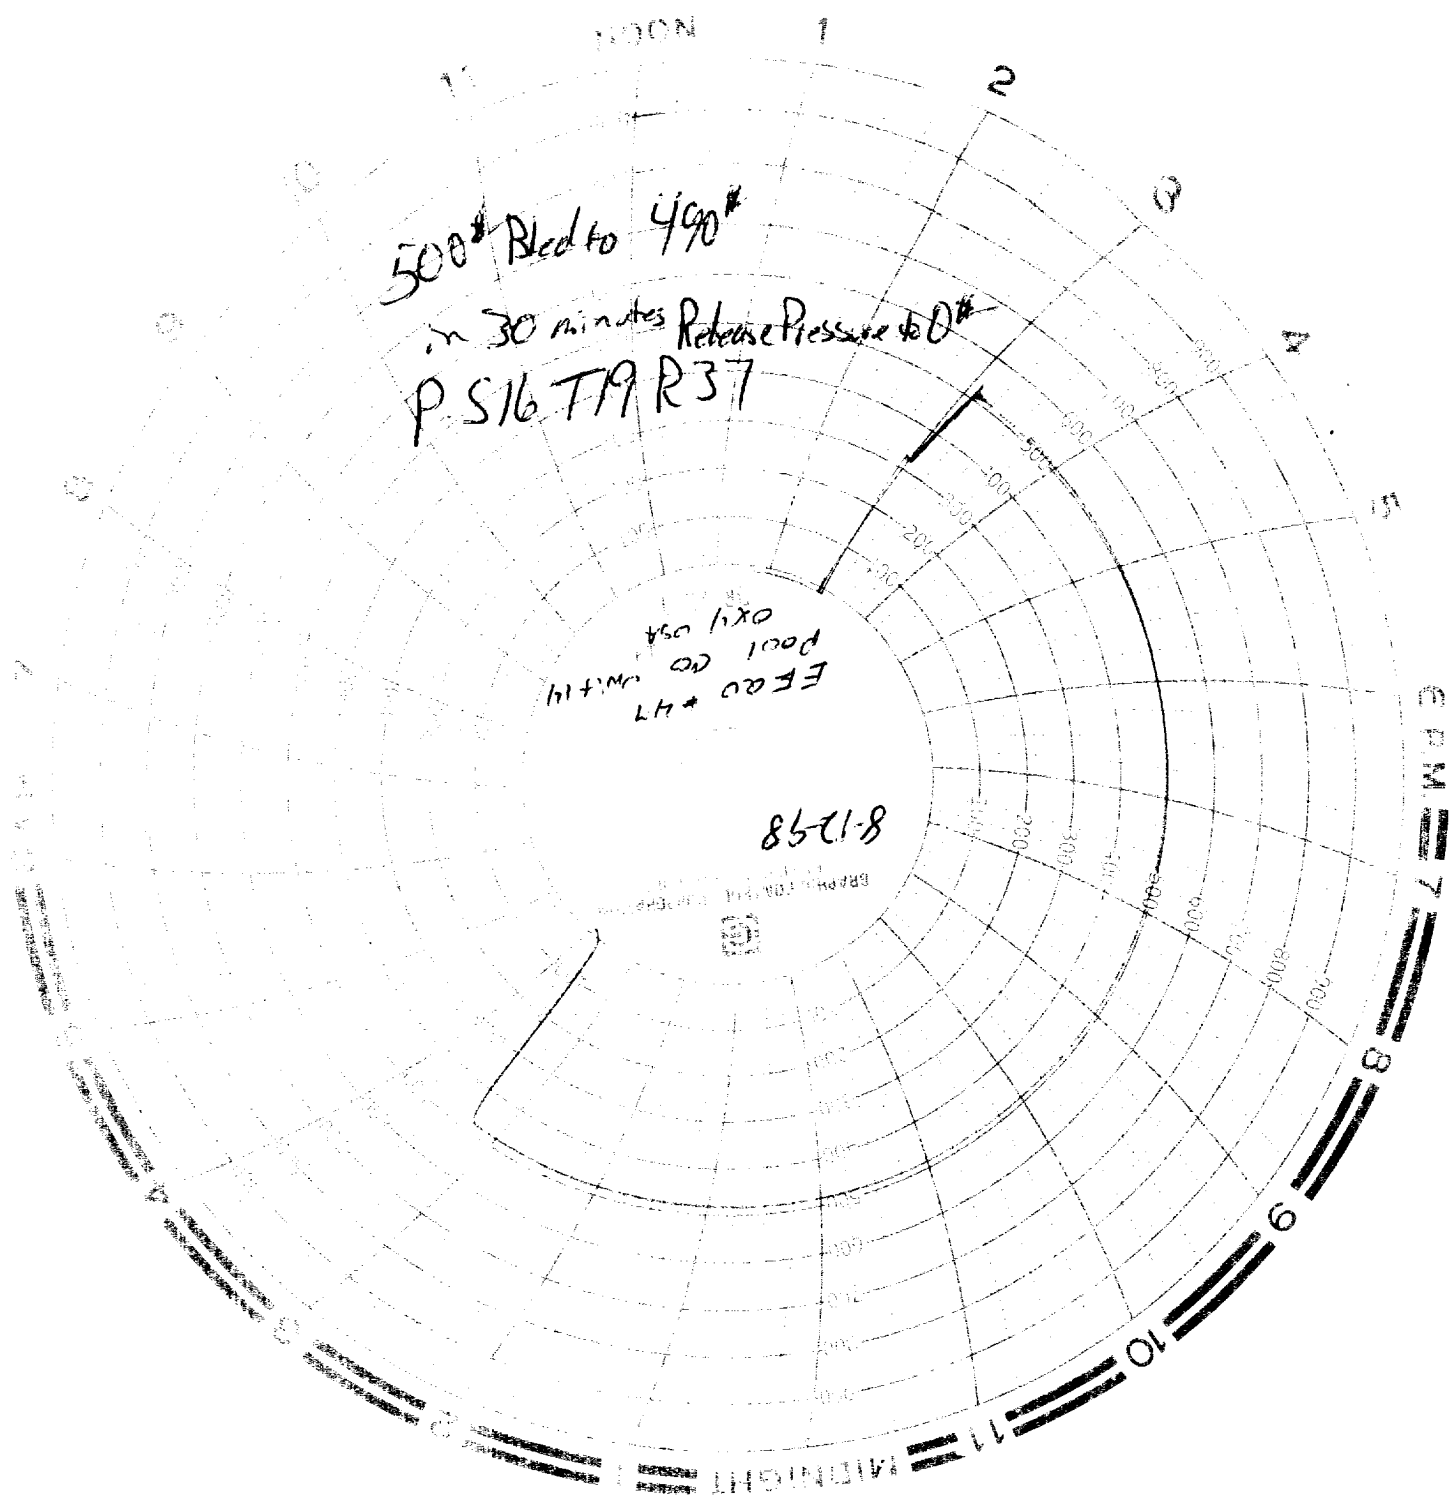

500# Bled to 490#
in 30 minutes Release Pressure to 0#
P. S16 T19 R37

EECO #44
POOL CO UNIT 14
OXI USA

8-12-98

GRAPH FOR THE

6 P.M. 7 8 9 10 11 MIDNIGHT