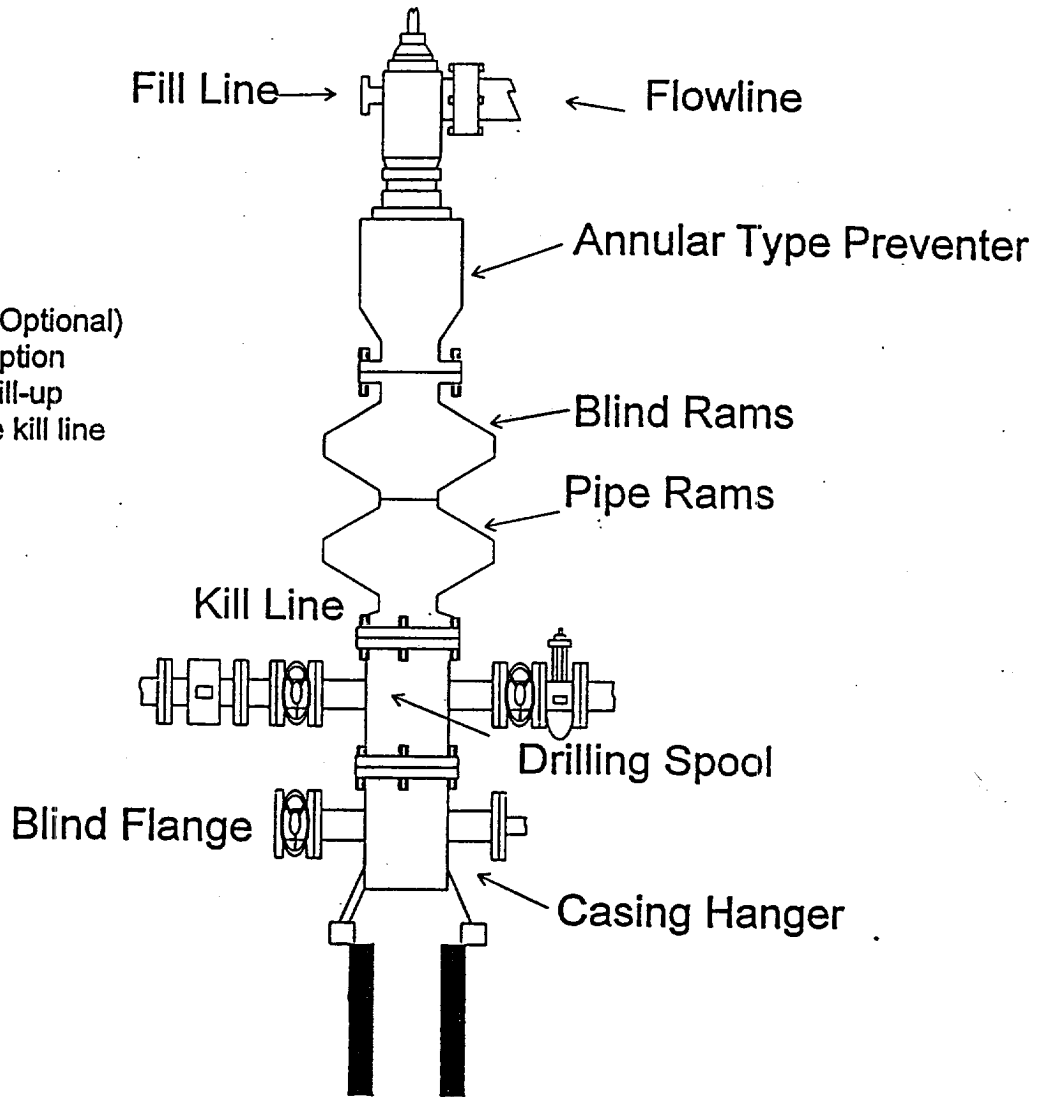

NEARBURG PRODUCING COMPANY
BOPE SCHEMATIC

Rotating Head (Optional)
Drilling Nipple option
must include a fill-up
line. Do not use kill line
for fill up.

900 Series

ABOVE DATE DOES NOT
INDICATE WHEN
CONFIDENTIAL LOGS
WILL BE RELEASED