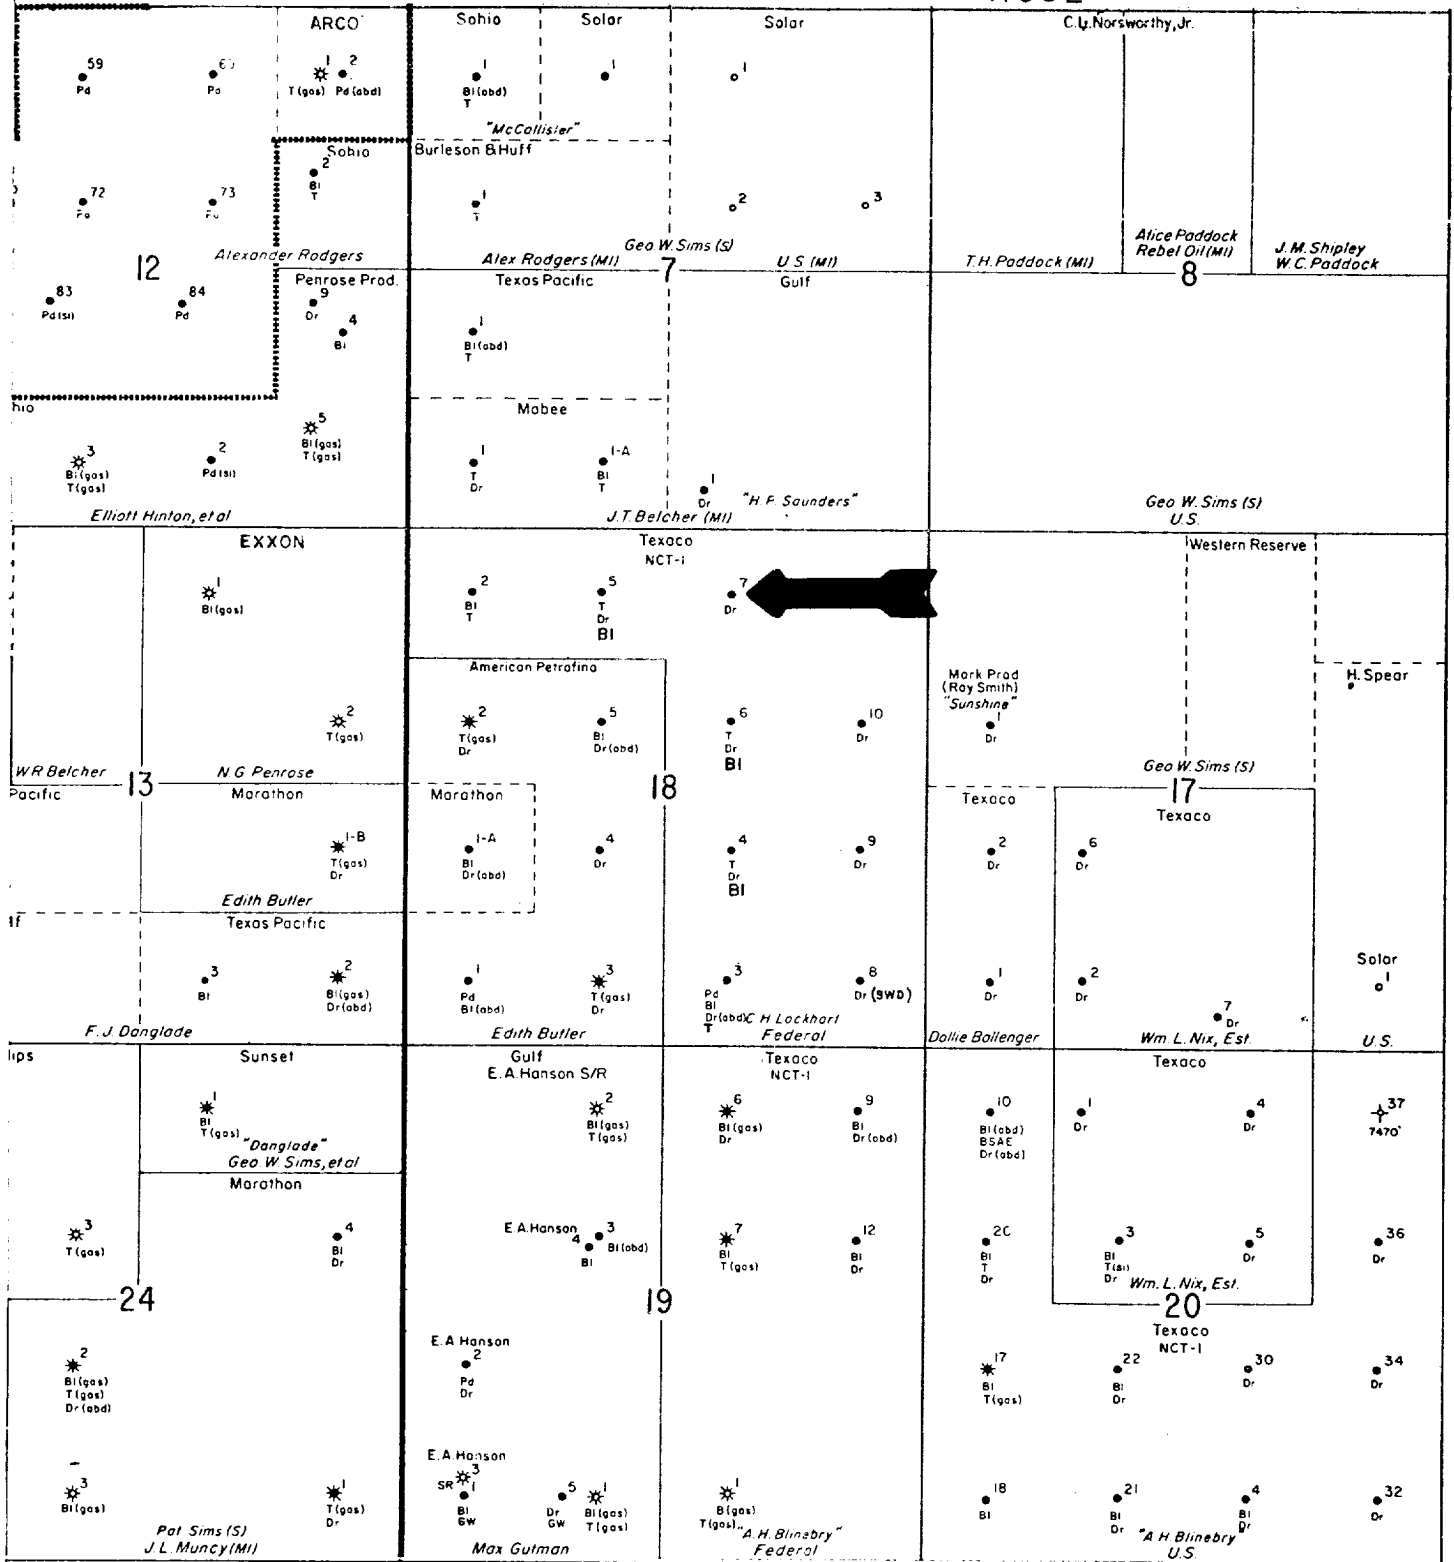

R 38E

T  
22  
S

R 37E

R 38E

ABBREVIATIONS

- BEE - BRUNSON ELLENBURGER EAST
- BGW - BRUNSON GRANITE WASH
- BGWE - BRUNSON GRANITE WASH EAST
- Bl - BLINEBRY
- BME - BRUNSON MCKEE EAST
- BSE - BRUNSON SAN ANDRES EAST
- Dr - DRINKARD

- GW - GRANITE WASH (UNDESIGNATED)
- LM7RQ - LANGLIE MATTIX 7 RIVERS QUEEN
- Pd - PADDOCK
- Ps - PENROSE SKELLY GRAYBURG
- SA - SANTA ROSA (UNDESIGNATED)
- T - TUBB

**TEXACO INC.**  
MIDLAND DIVISION  
**BLINEBRY FIELD AREA**  
S.E. LEA COUNTY, NEW MEXICO

SCALE: 0' 1000' 2000'

DRAWN BY: FMR