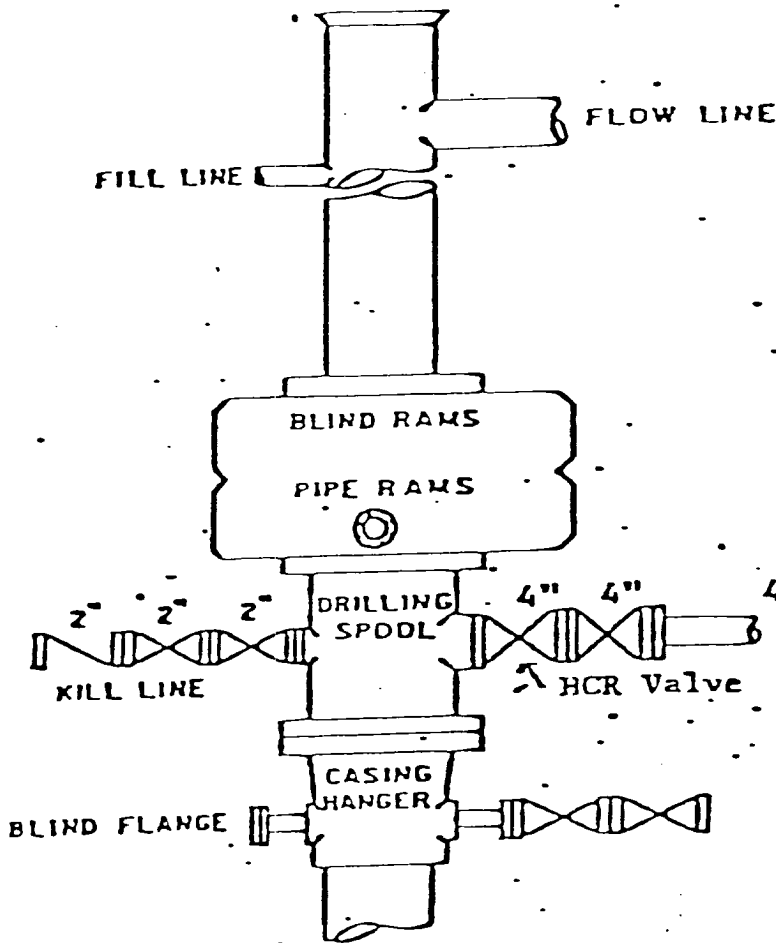

1 - 7 station Koomey Accumulator

1 - Koomey Remote Stand

5000 WP Manifold

1 - 10⁰ Shaeffer Double BOP 900 Series, 3000 WP

Exhibit "D"
BOP Sketch

R. J. Smith
Well : Lineberry No. 1 - Federal