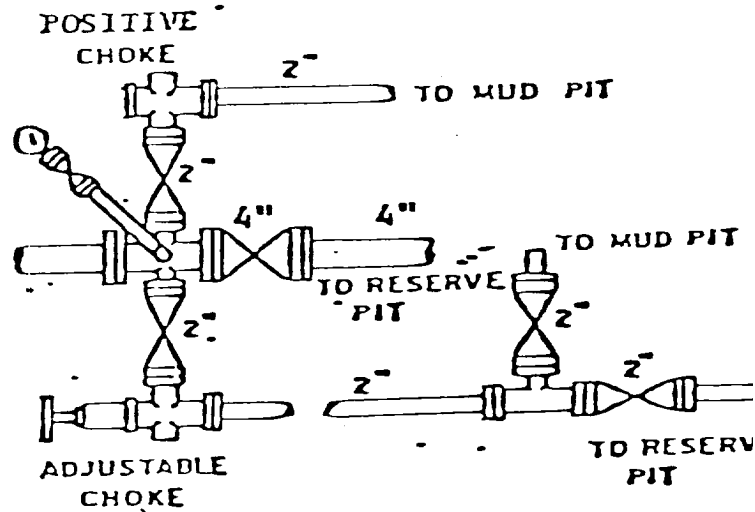

1 - 7 station Koomey Accumulator

1 - Koomey Remote Stand

5000 WP Manifold

1 - 10⁰ Shaeffer Double BOP 900 Series, 3000 WP

Exhibit "D"
BOP Sketch

R. J. Smith
Well : Lineberry No. 1 - Federal