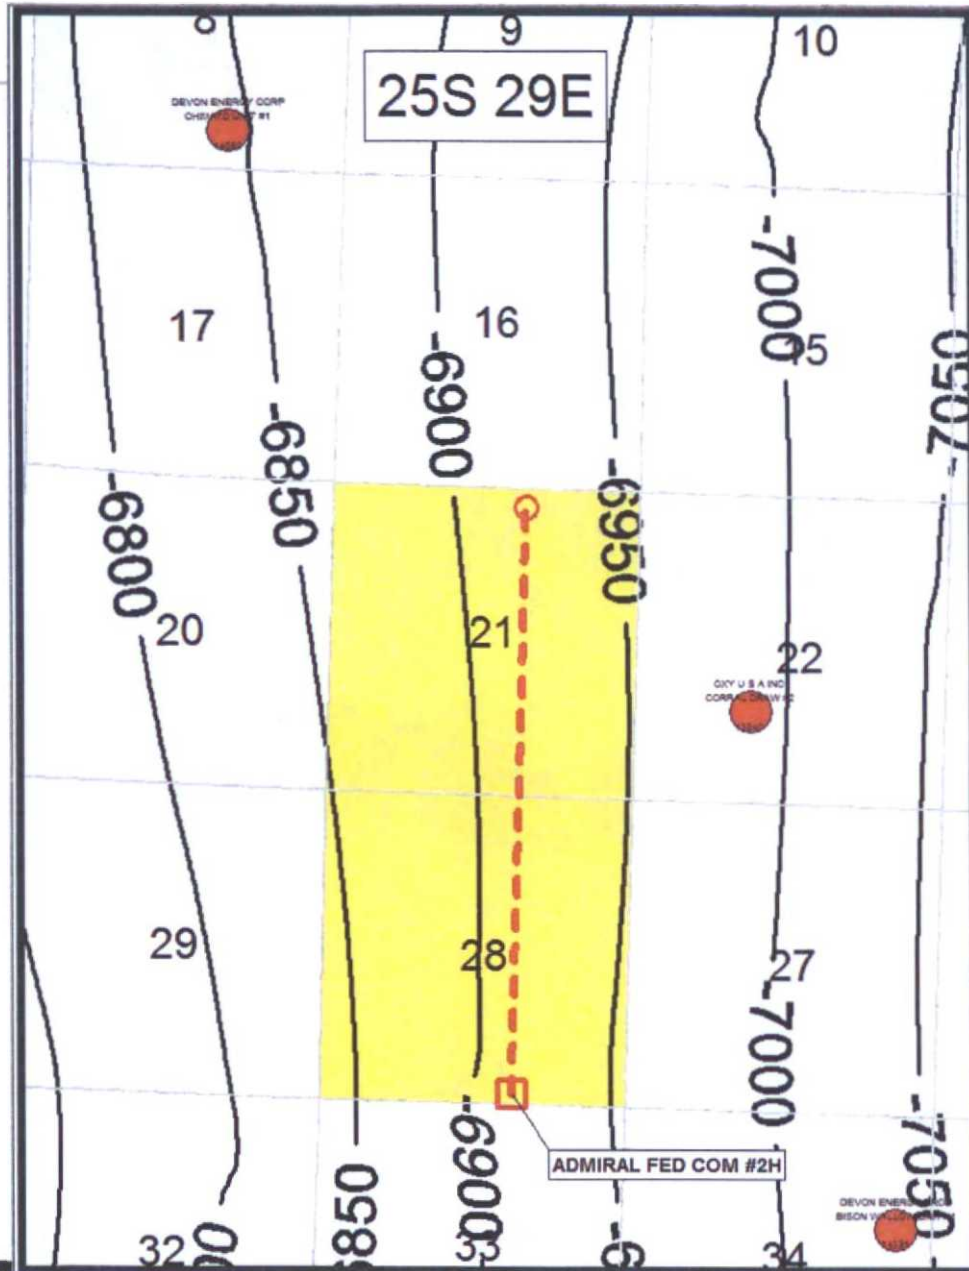

# Bone Spring Pool Wolfcamp Structure Map

**Map Legend**

- SHL □ COG - Horizontal Location
- BHL ○
- Producing Wolfcamp Wells
- ⌋ Wolfcamp Structure  
Cl: 50'
- COG Acreage