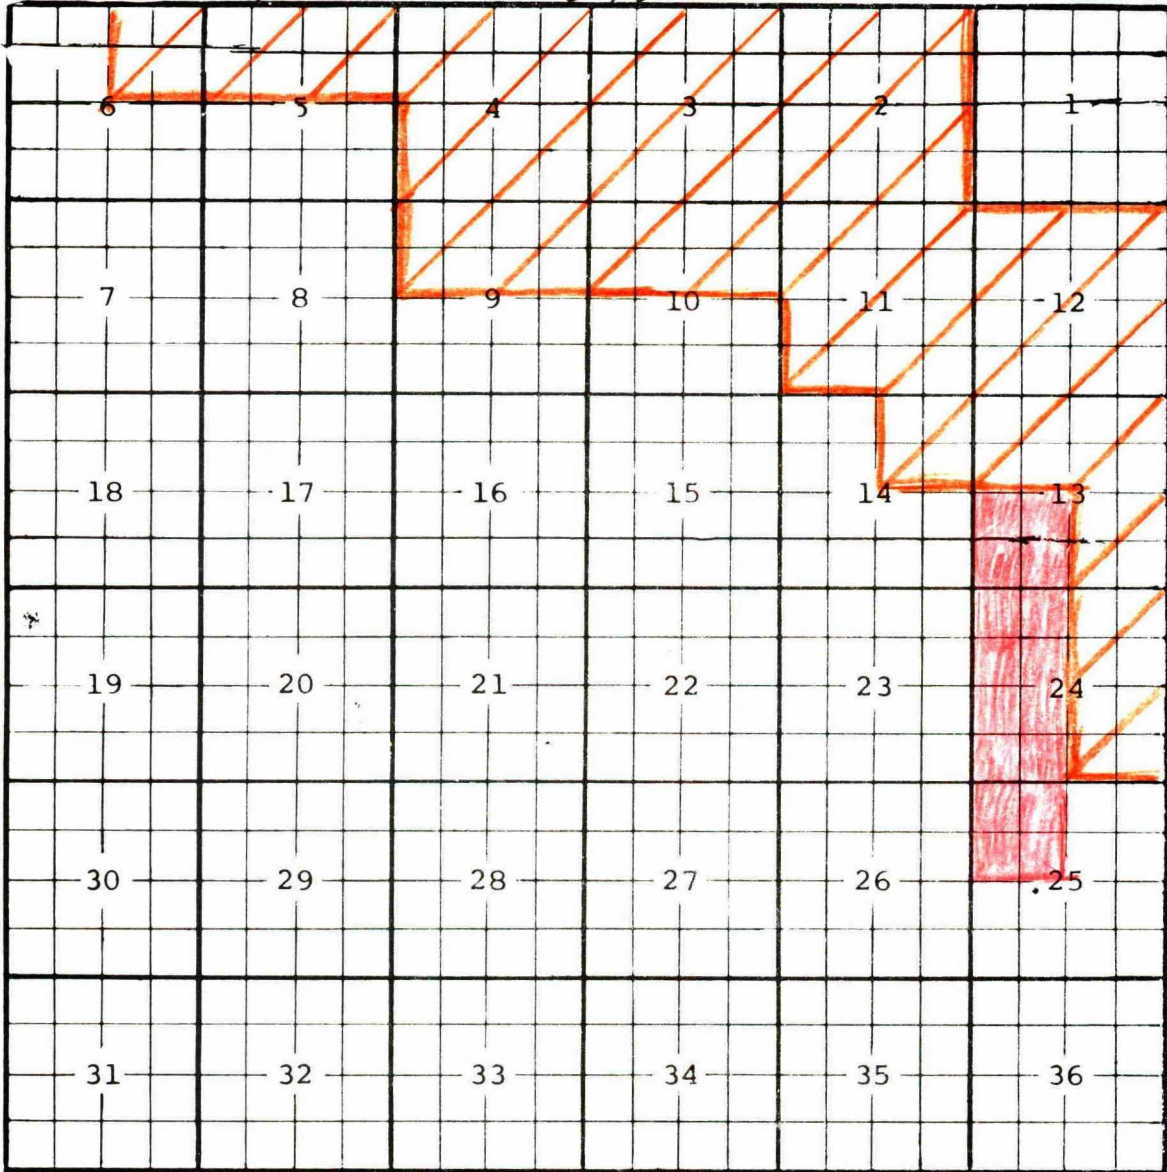

SAN JUAN
County RIO ARRIBA Pool OTERO-CHACRA POOL

TOWNSHIP 27N Range 09W NMPM

POOL
EXTENSION