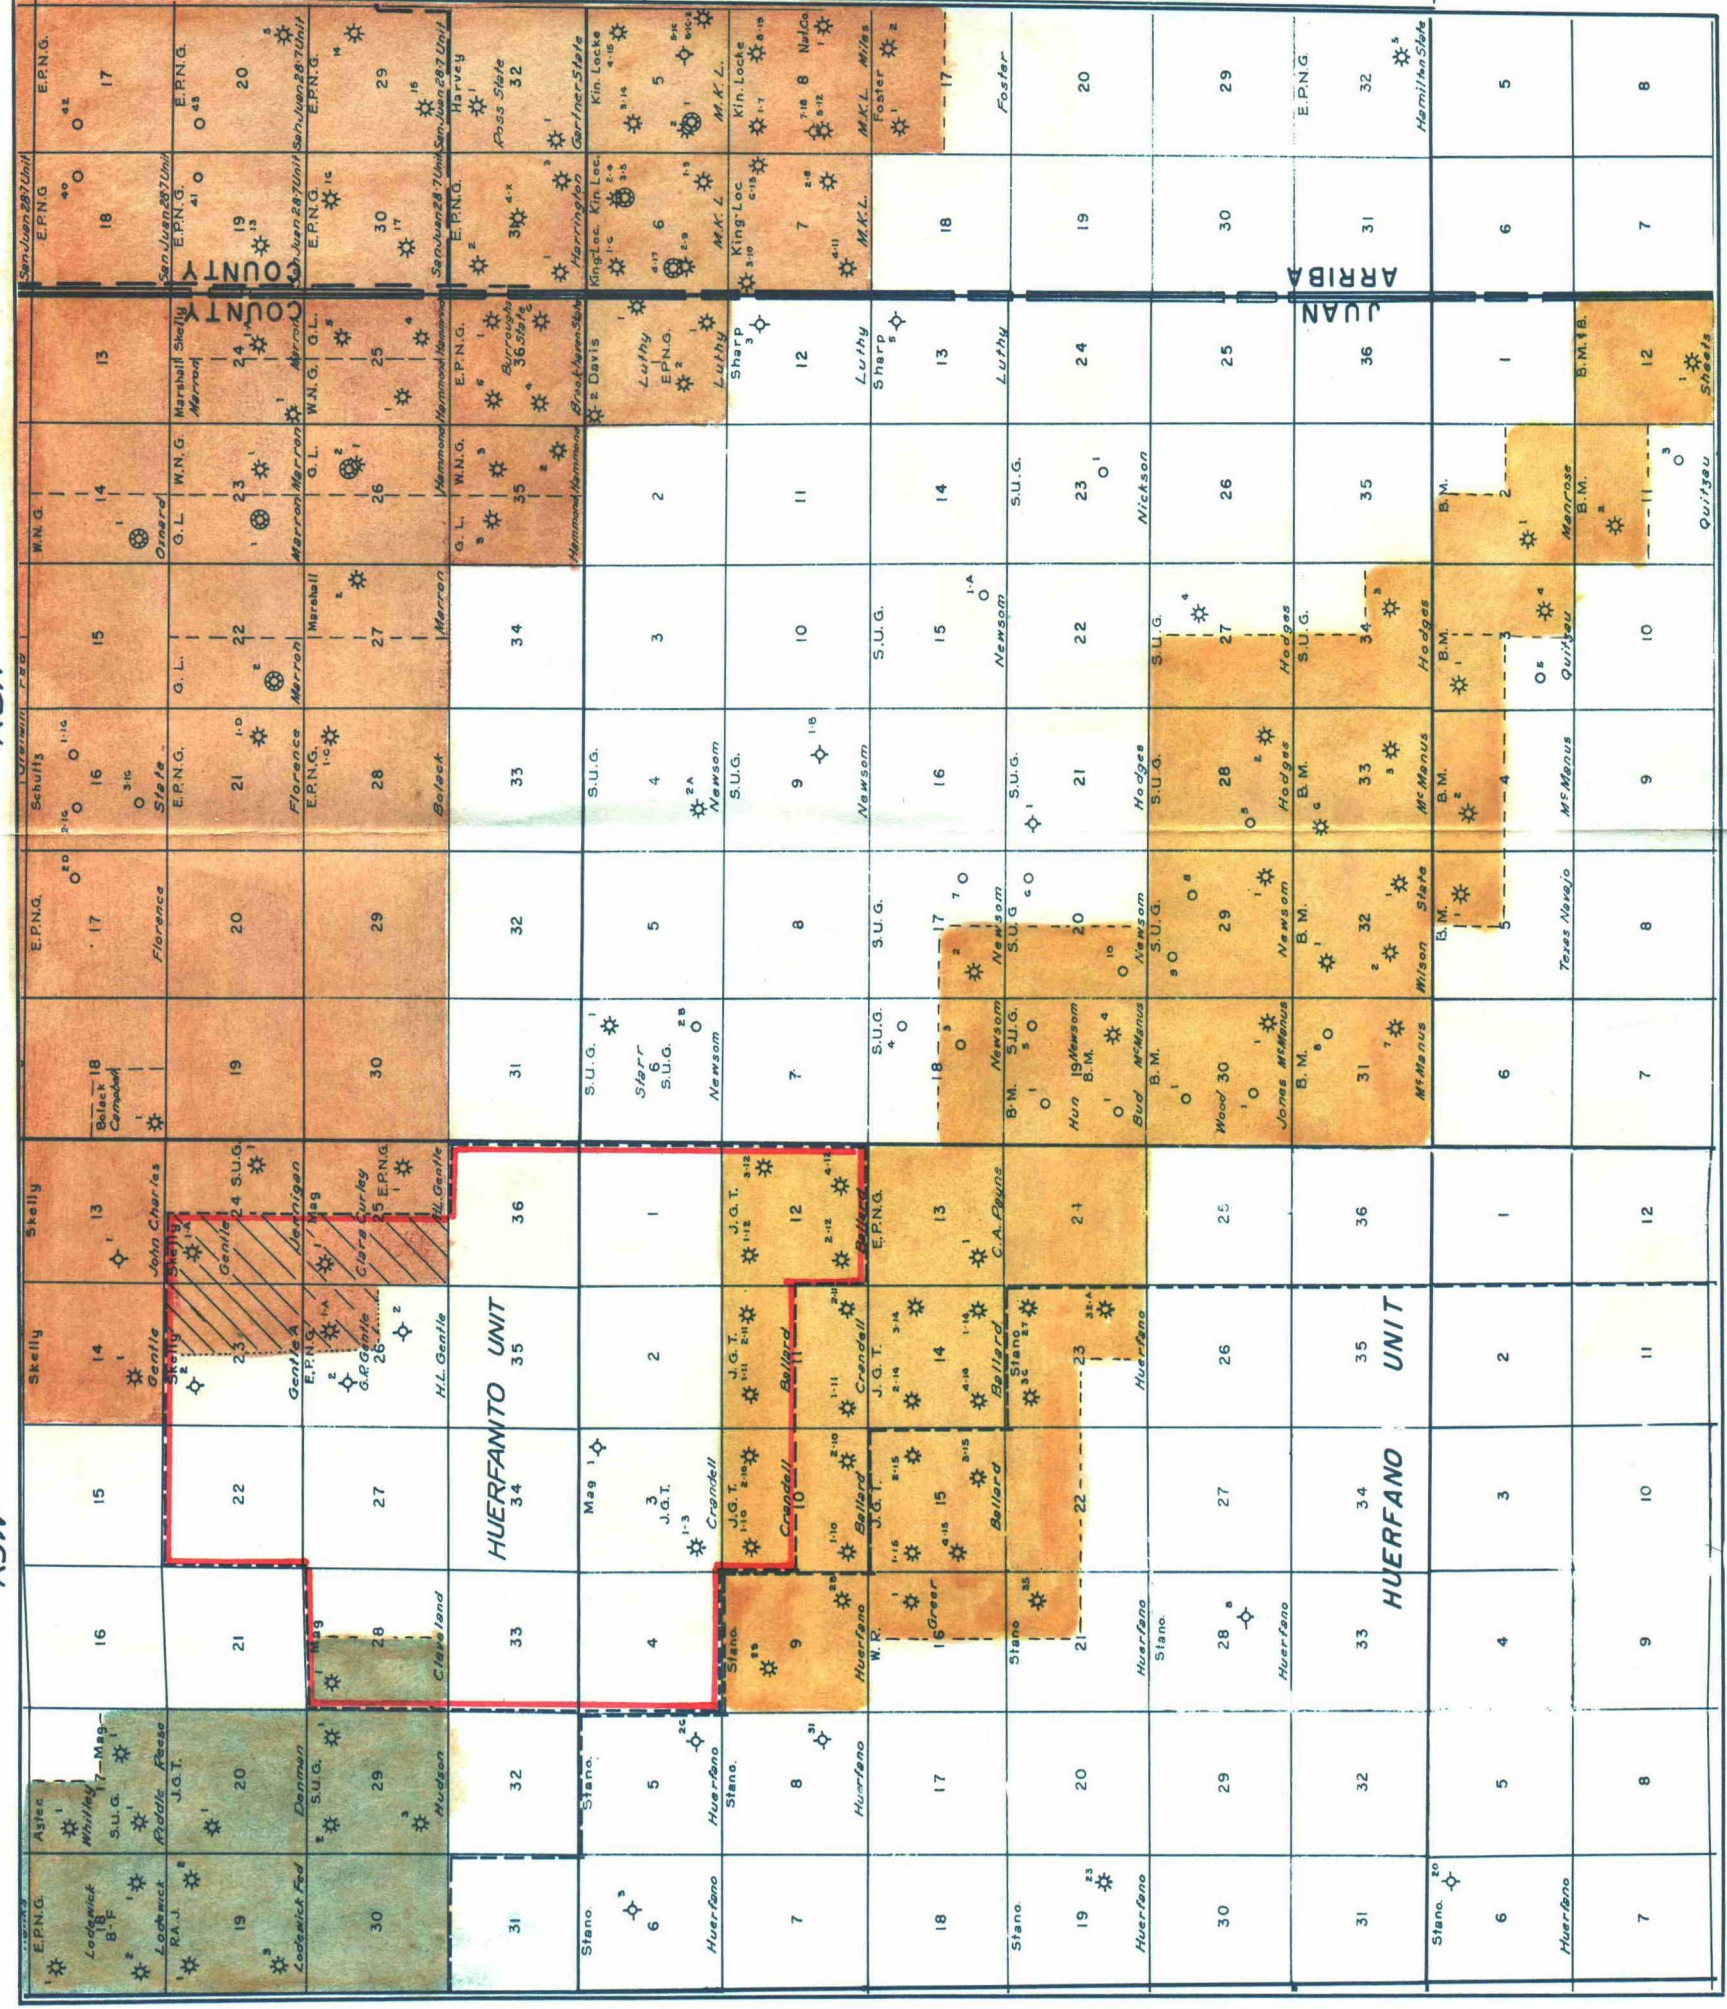

MAP OF THE HUERFANITO UNIT AREA

SAN JUAN COUNTY
NEW MEXICO

LEGEND

- BOUNDARY OF HUERFANITO UNIT AREA
- PICTURED CLIFFS PARTICIPATING AREA NO. ONE
- BALLARD FIELD WITH CURRENT EXTENSIONS
- SOUTH PART OF THE SOUTH BLANCO FIELD
- SOUTHEAST PART OF THE FULCHER-KUTZ FIELD
- * PRODUCING PICTURED CLIFFS WELL
- * WELL ABANDONED IN THE PICTURED CLIFFS
- o WELL LOCATION

R8W

R9W

T27N

T26N

T25N

ARriba