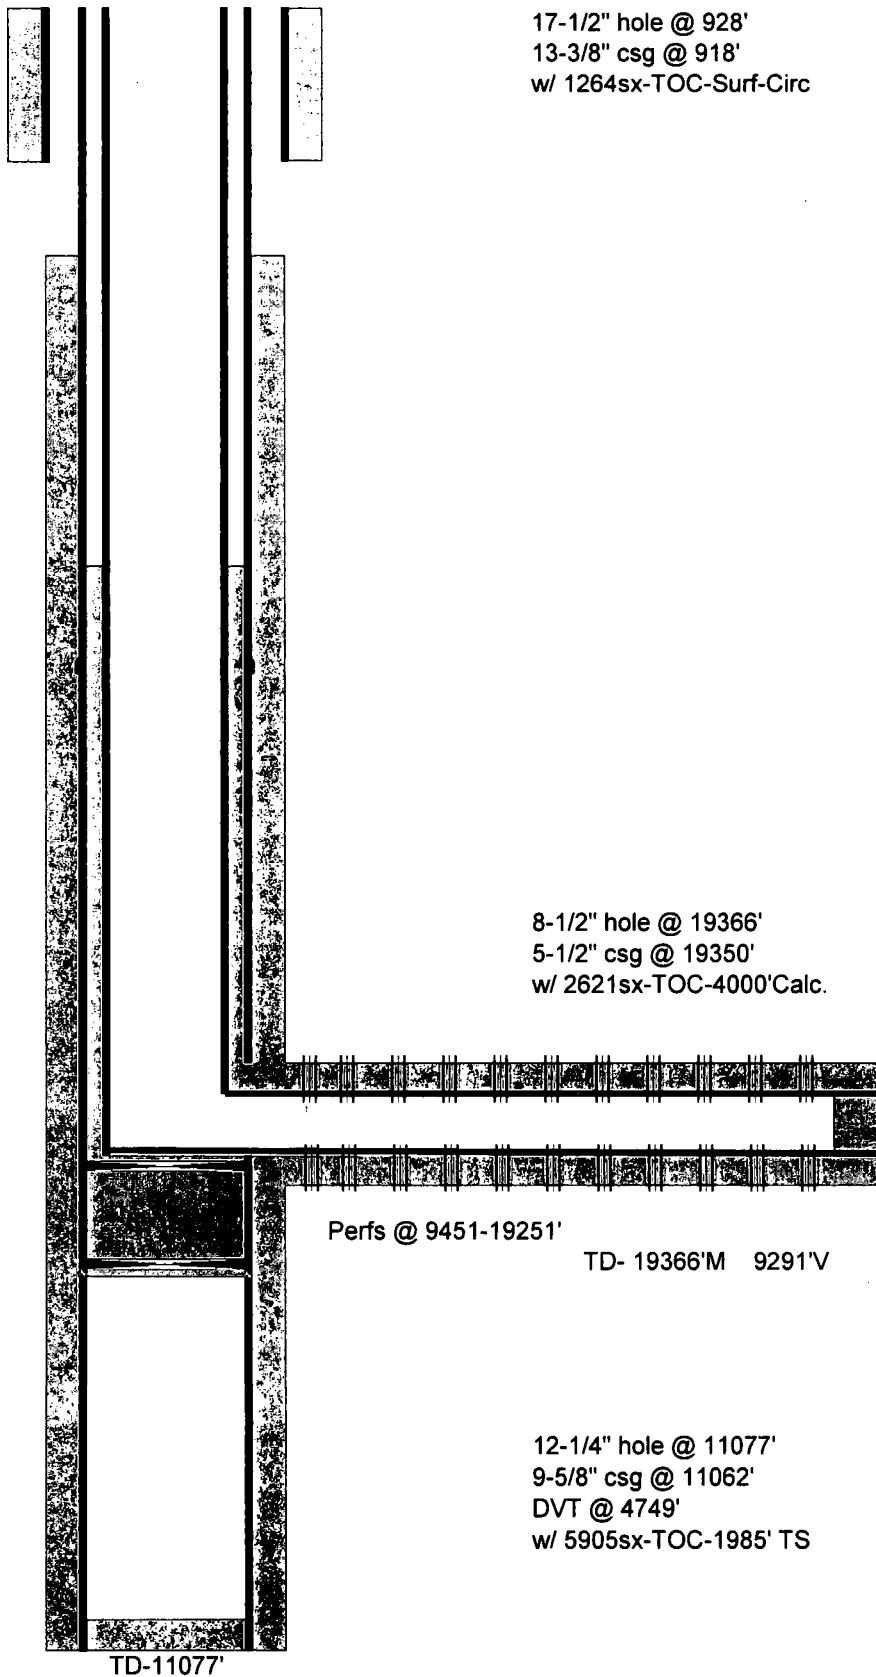

OXY USA Inc.  
Mesa Verde Bone Spring Unit #1H  
API No. 30-025-44101

Cut window @ 6983-7003'

CIBP @ 7017' w/ Whipstock @ 7013'  
CIBP @ 8550' w/ 25sx cmt to 8318' Tagged

Csg Part @ ~8608'

PBTD-10960'

TD-11077'