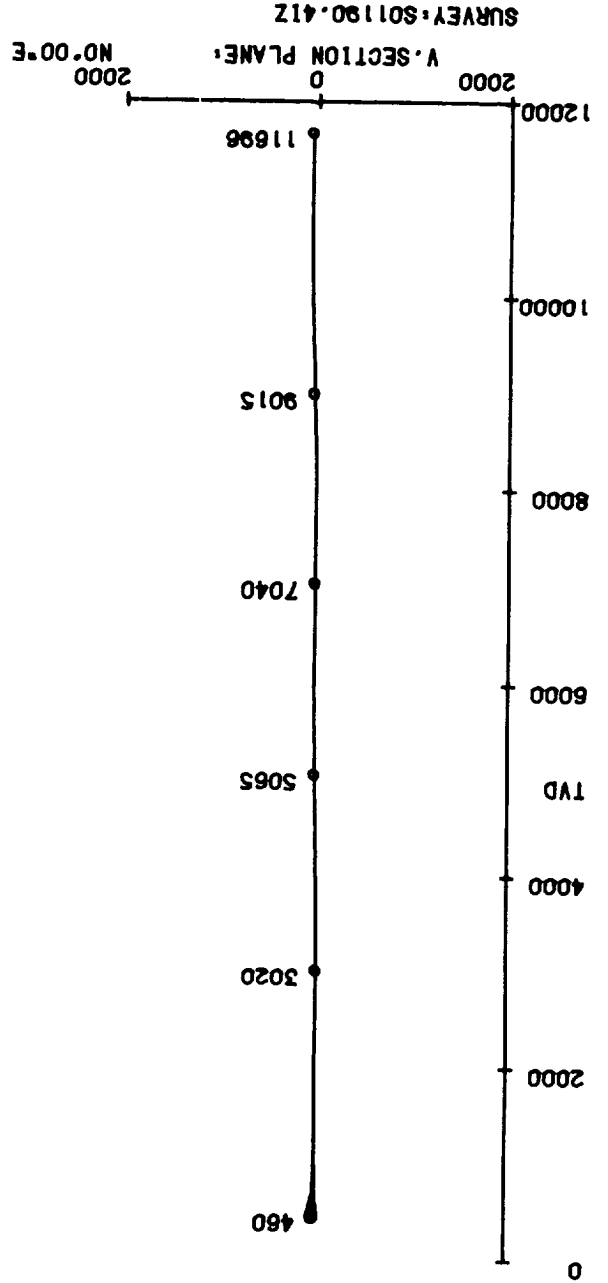

INXCO OIL COMPANY
 LEA FARMS NO. 3
 LEA COUNTY, NEW MEXICO
 WELL: LEA FARMS NO 3
 SLOT: 1

SCALE 1"=2000FT.

SCALE 1"=20FT.
 NOTE: COORDINATES RELATIVE
 TO SLOT