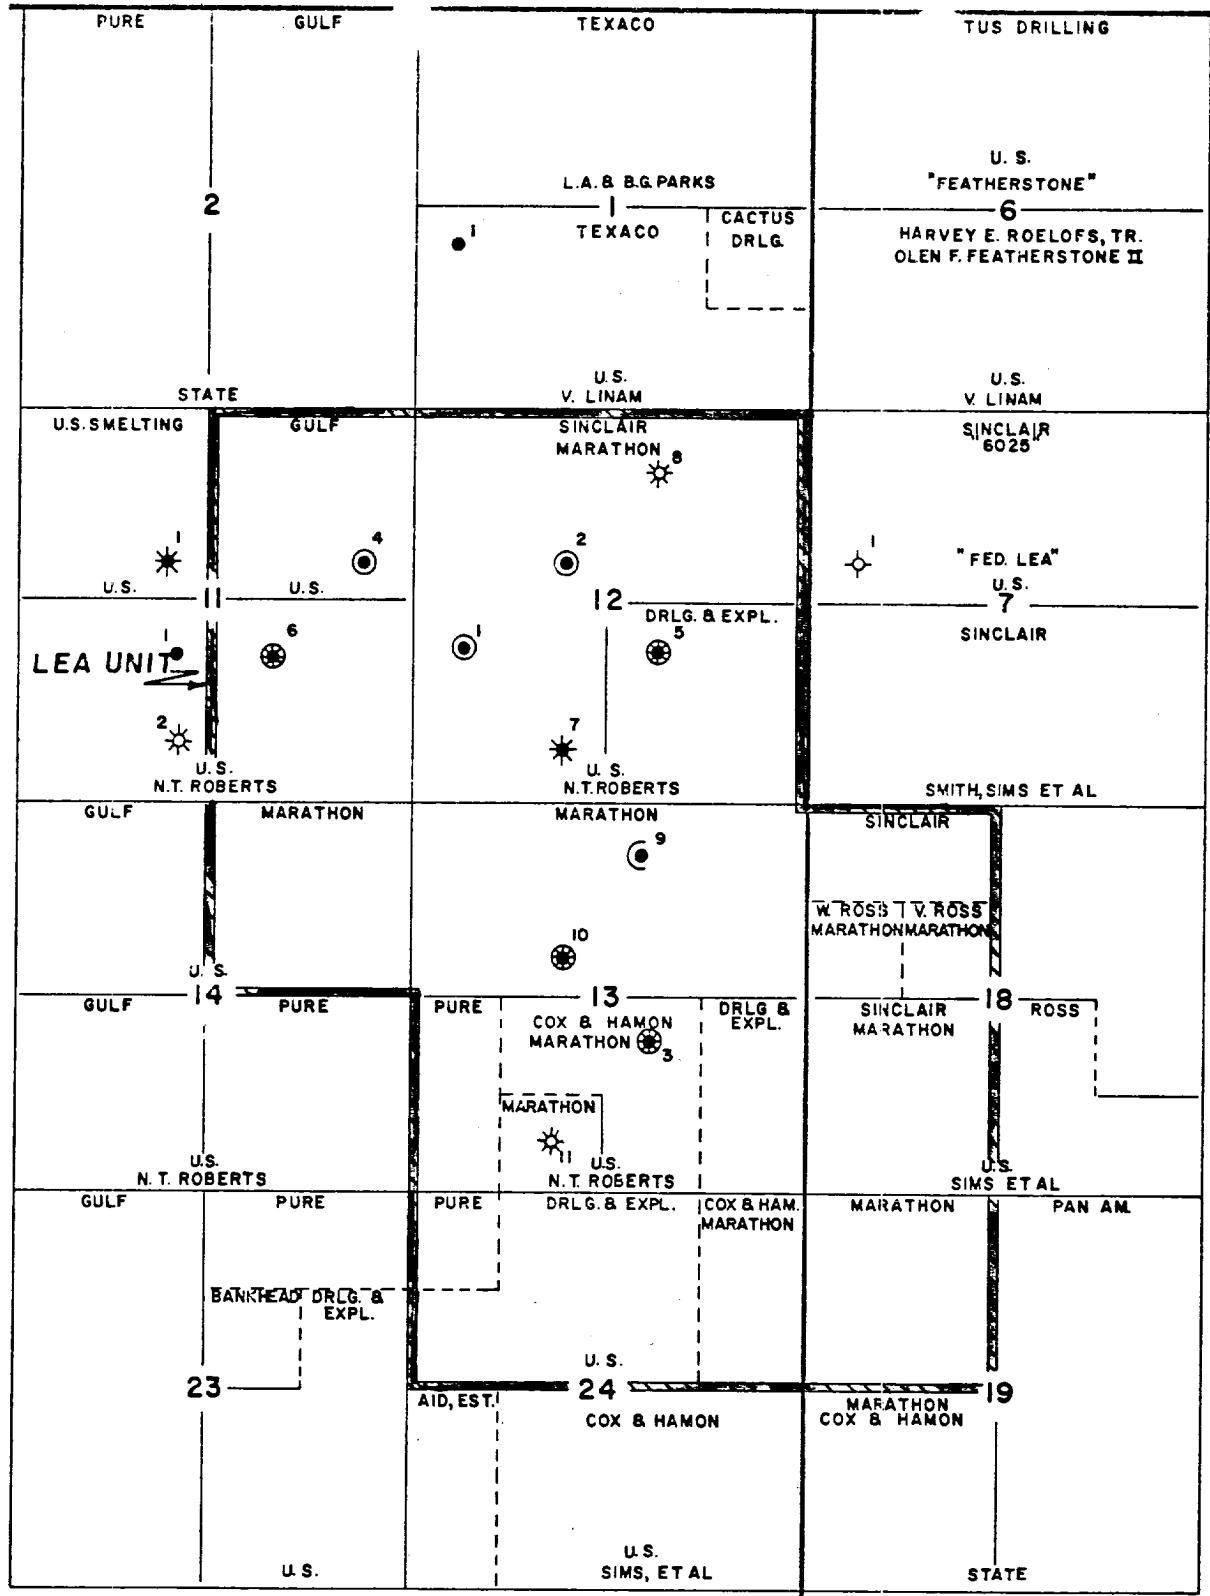

R 34 E

R 35 E

T
20
S

LEGEND

- ⊙ BONE SPRINGS OIL & DEVONIAN OIL DUAL
- ✱ BONE SPRINGS OIL & PENNSYLVANIAN GAS DUAL
- ⊗ DEVONIAN OIL & PENNSYLVANIAN GAS DUAL
- BONE SPRINGS OIL
- ✱ PENNSYLVANIAN GAS
- ⊙ DEVONIAN OIL

MARATHON OIL COMPANY
 "Plat of Lea Unit Area"
 Scale: 1" = 2500' 6-9-67
 Lea County, New Mexico