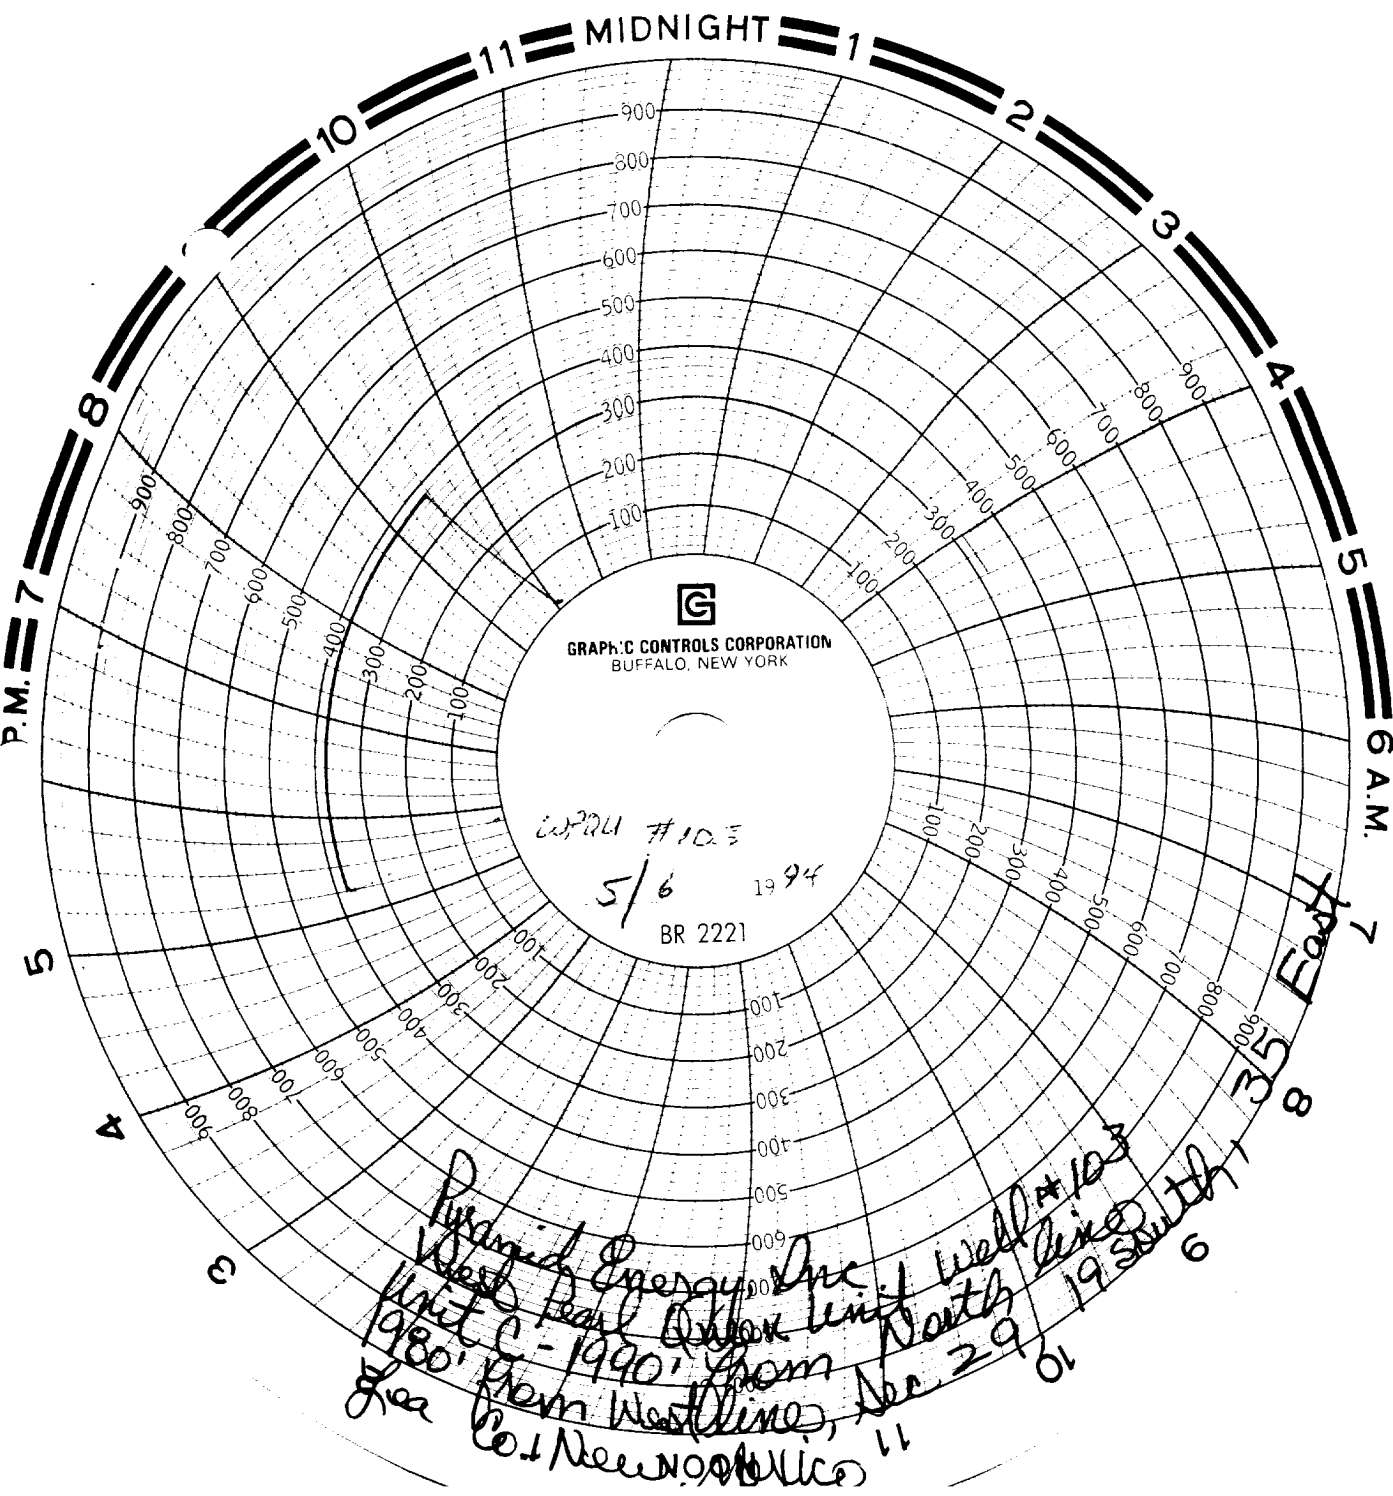

MIDNIGHT

GRAPH-C CONTROLS CORPORATION
BUFFALO, NEW YORK

WELL #103
5/6 1994
BR 2221

Pyramid Energy, Inc
West Park Oilfield Well #103
Unit C - 1990' from North
1980' from Westline, Dec. 29 01
Geo Co. - New York