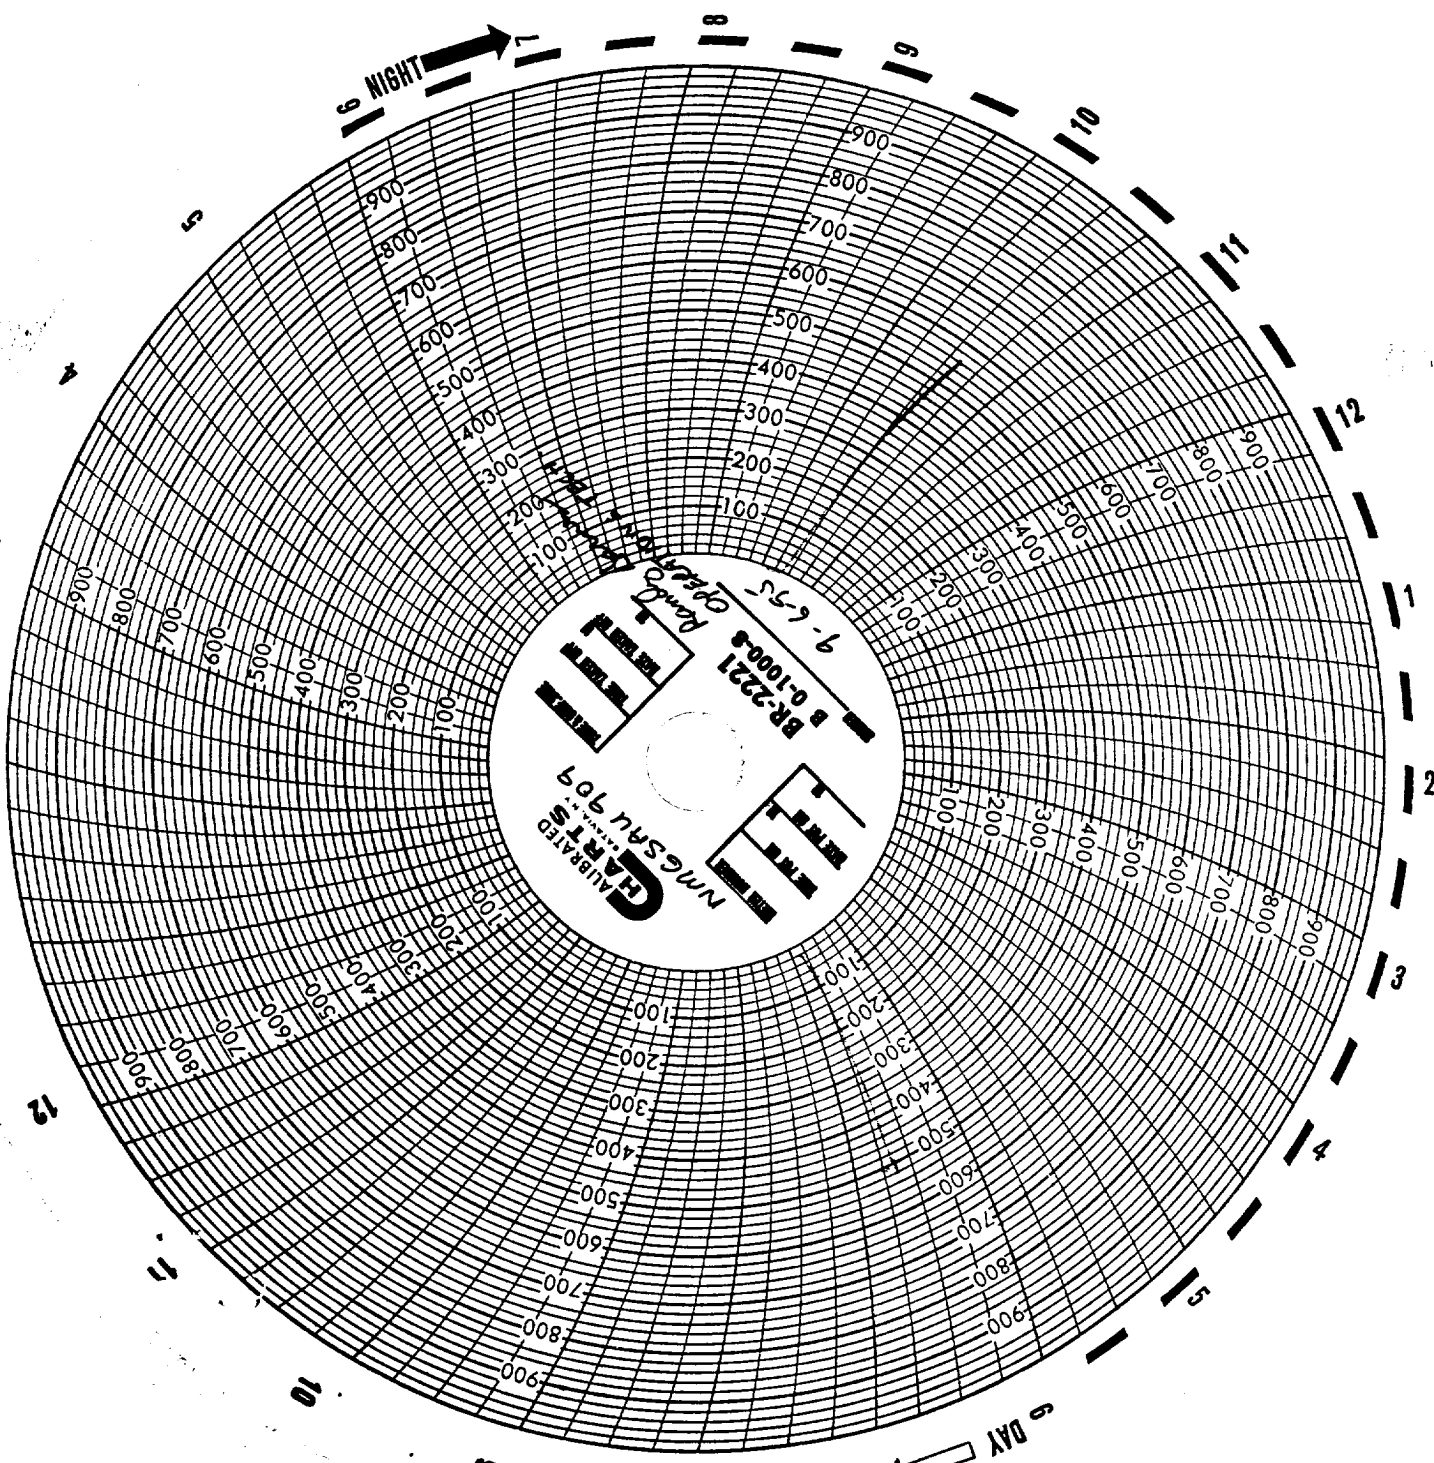

6 NIGHT

BR-2221
BR-1000s
9-6-55
MAGSAR 909
CHARTS
MAGSAR 909

6 DAY

PRINTED IN U.S.A.