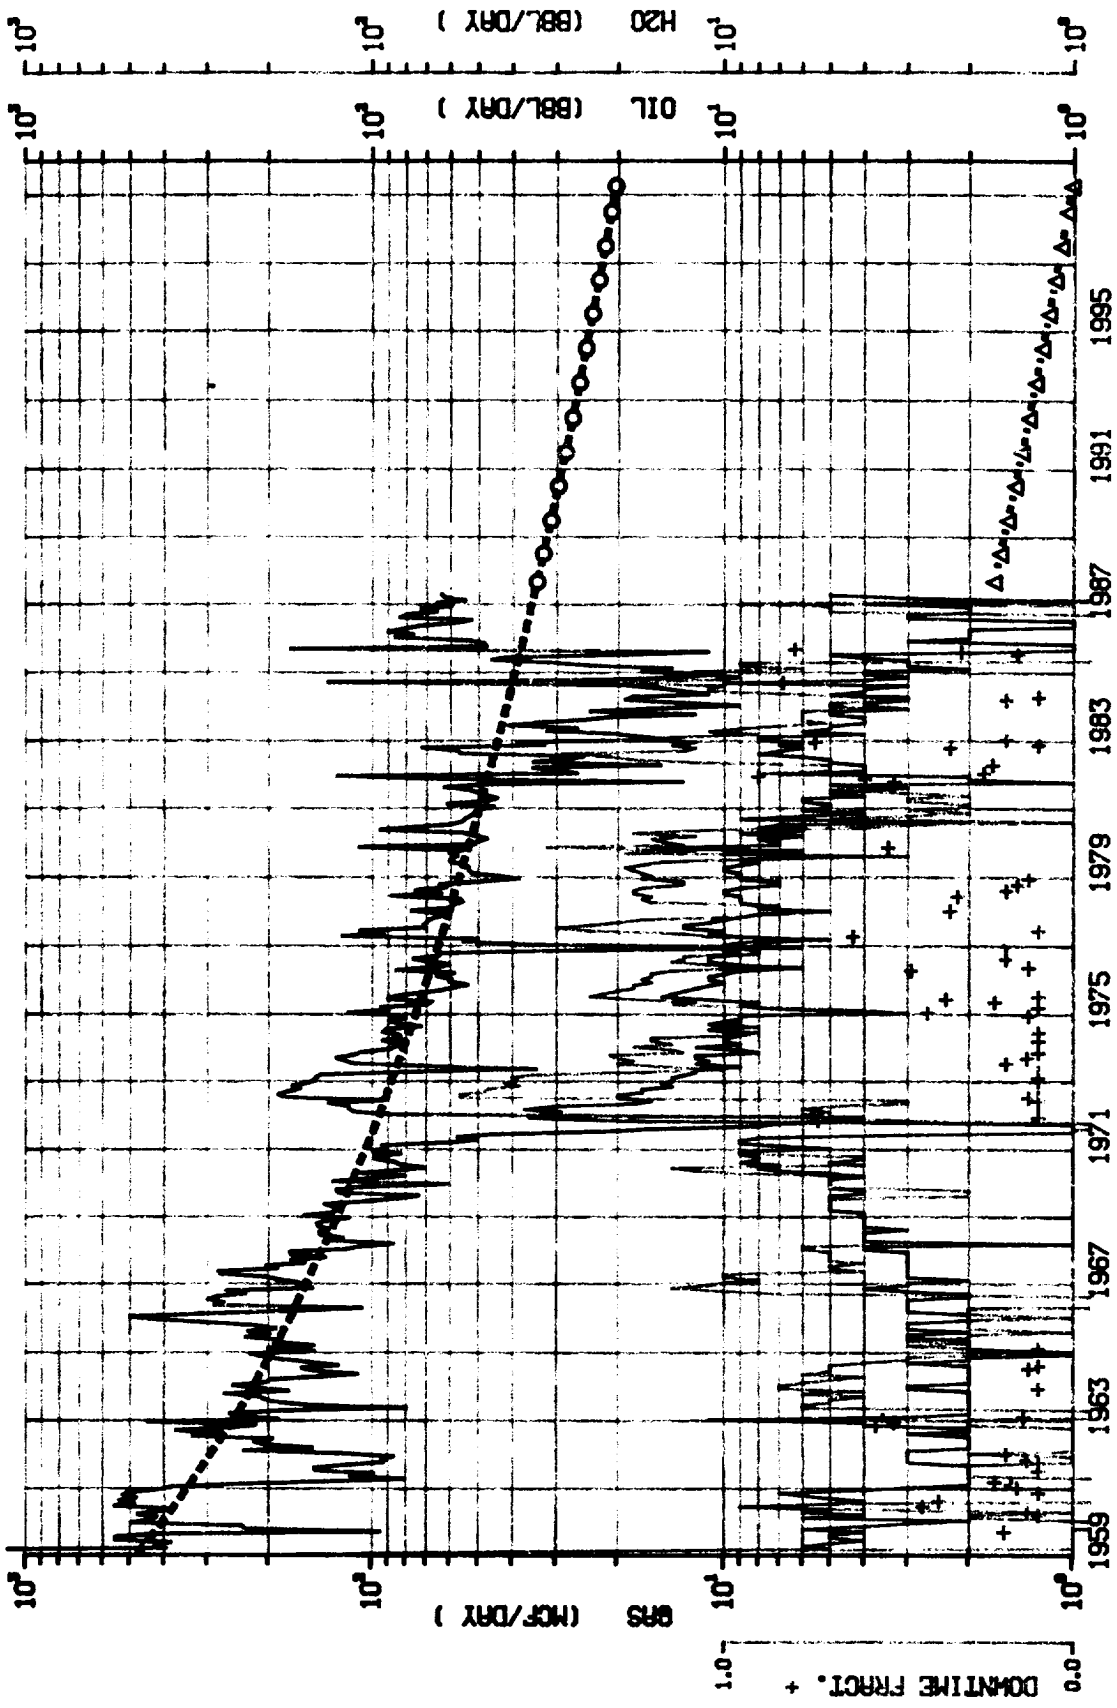

1 / 59-4 / 67 5 / 67-LIFE ASSOC.
 1.7
 34.5
 12.16
 5.43
 111.
 20.0

INITIAL PROD / DAY : 473.4
 REMAINING LIFE : 28.33
 HYPR (0.50) DECL % : 20.10
 CUM PRODUCTN-MUNITS : 1432.
 FINAL PROD / DAY : 34.5

PPROD
 SINGLE WELL, 600012 170 00001
 NM 46, CL- 0 , PH- PM , CT- S

LEASE- 600012 : NEW
 RESVR- 170 : YATES 7R ON
 WELL - 00001