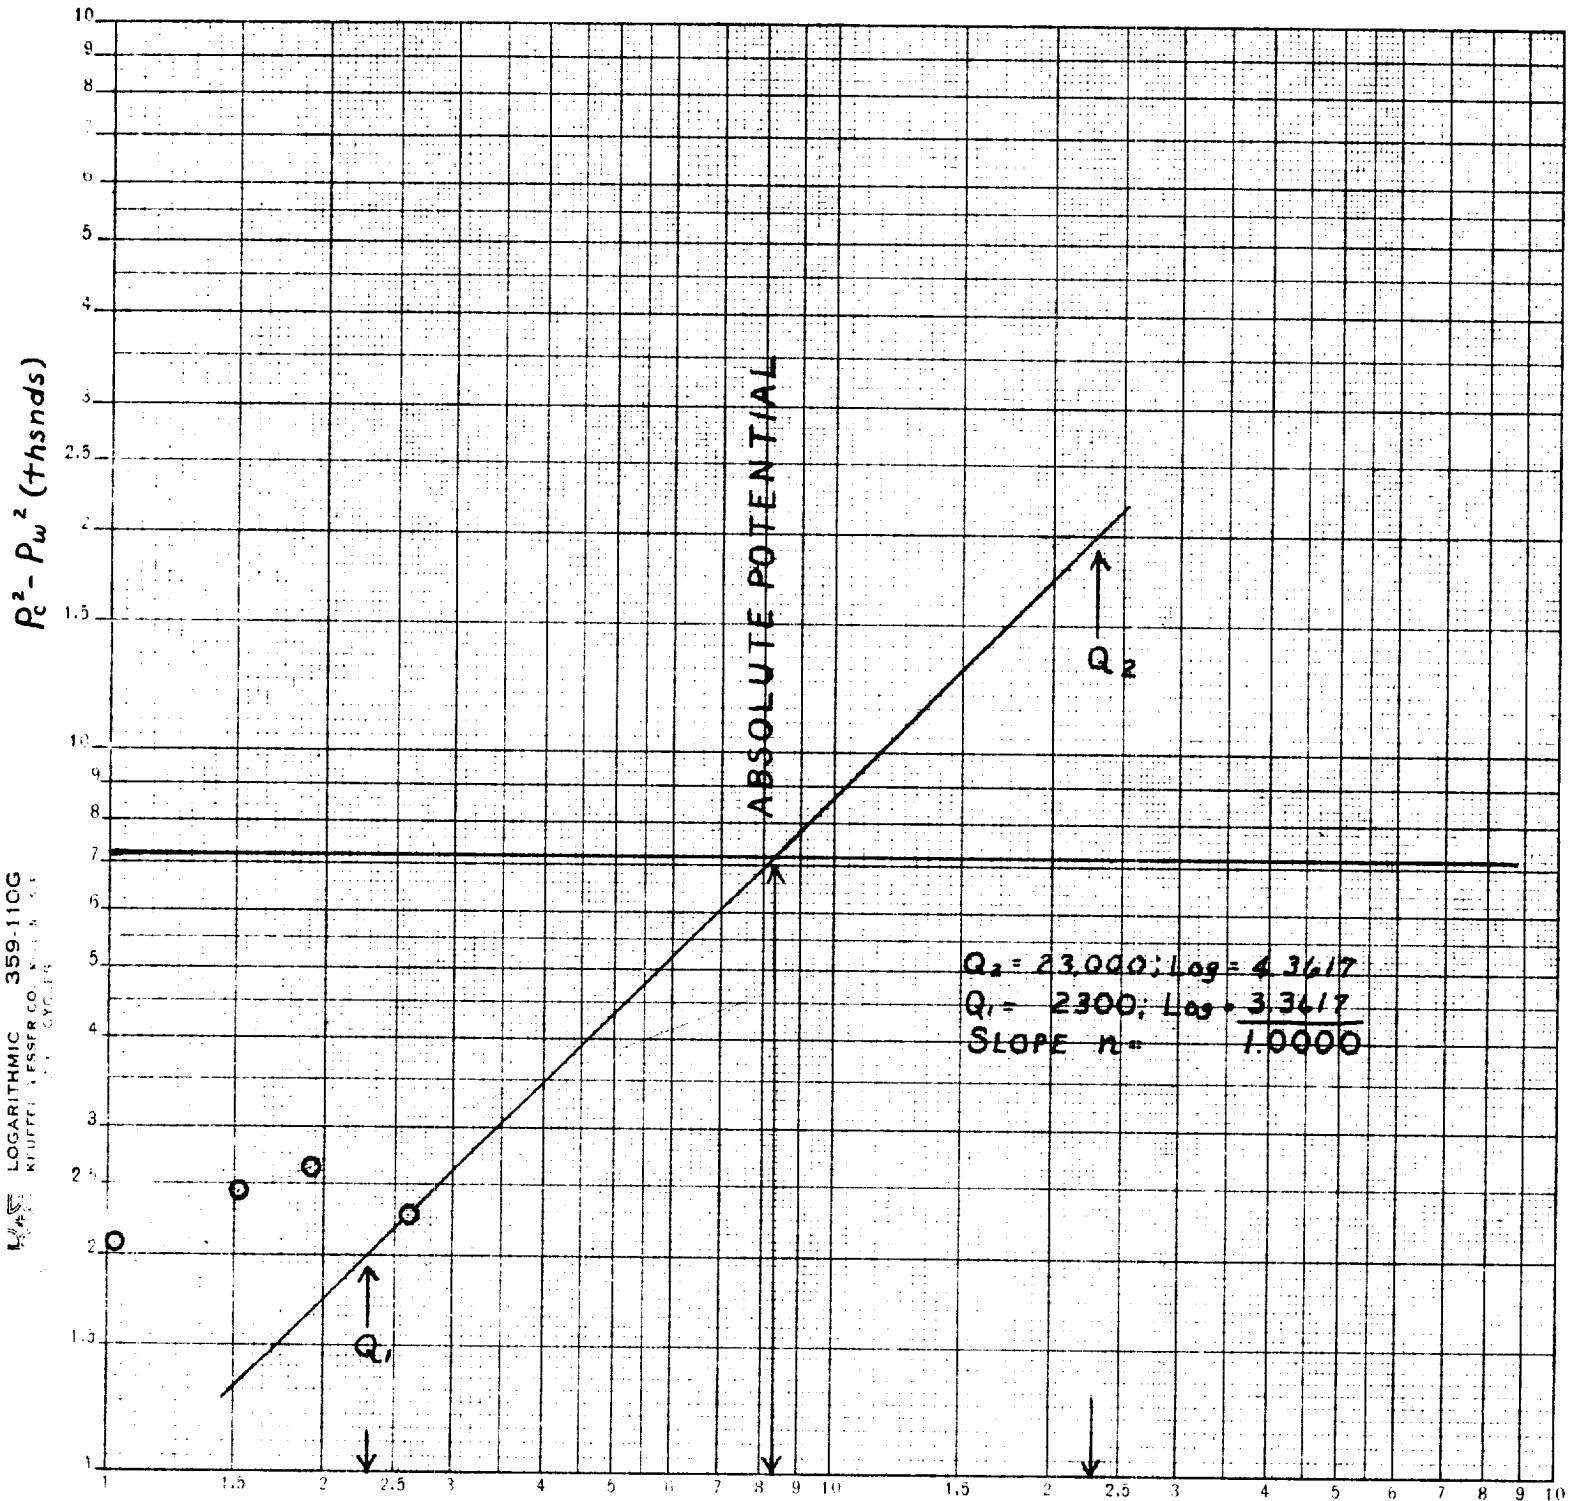

CO. NY Amerada Petroleum Corporation  
 WELL L. W. White  
 LOCATION P-34-20S-36E  
 COUNTY Lea  
 DATE 8-24-56

Q - MCFD - 15.025 psia

LOGARITHMIC 359-110G  
 KLUFFEL PRESS CO. MADE IN U.S.A.