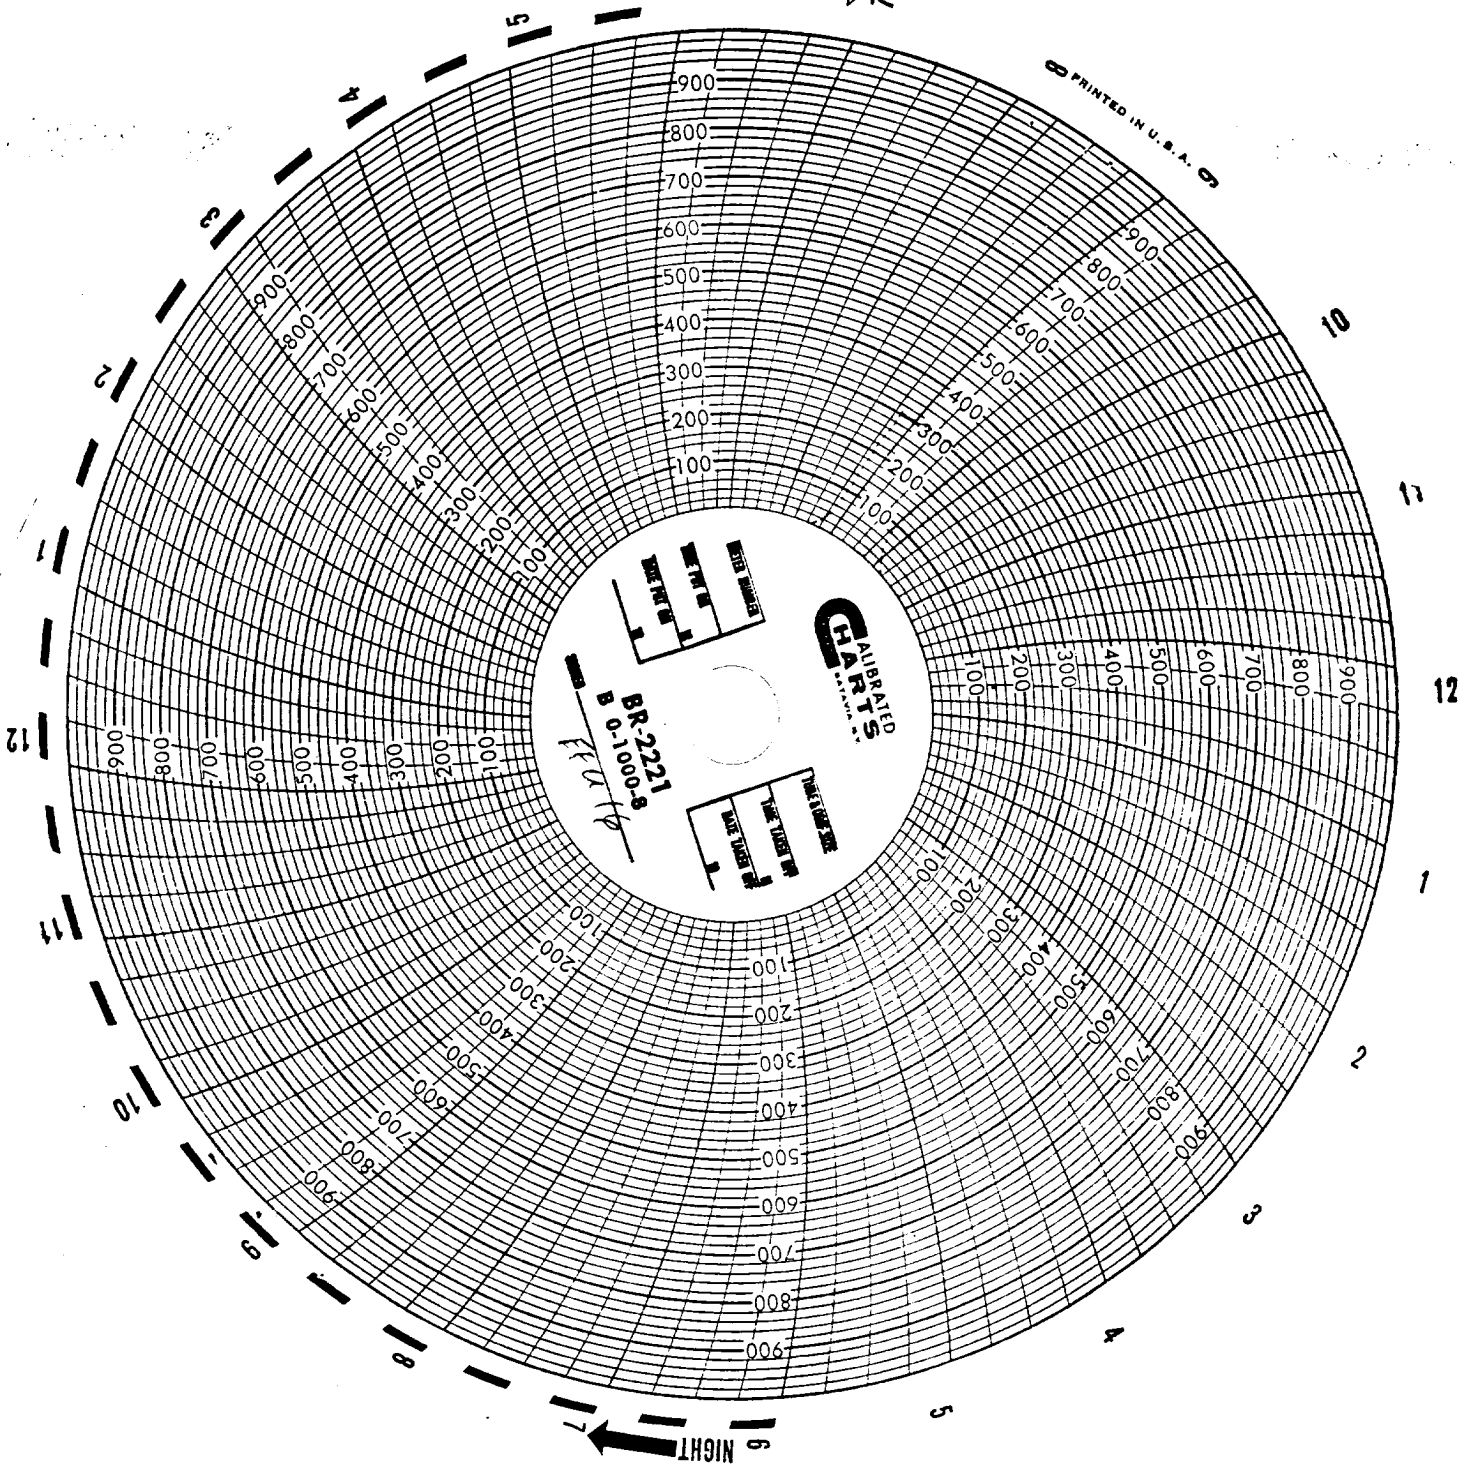

6 DAY →

PRINTED IN U.S.A. ©

**CALIBRATED CHART**

BR-2221  
B 0.1000-8

KVA 10

← 6 NIGHT