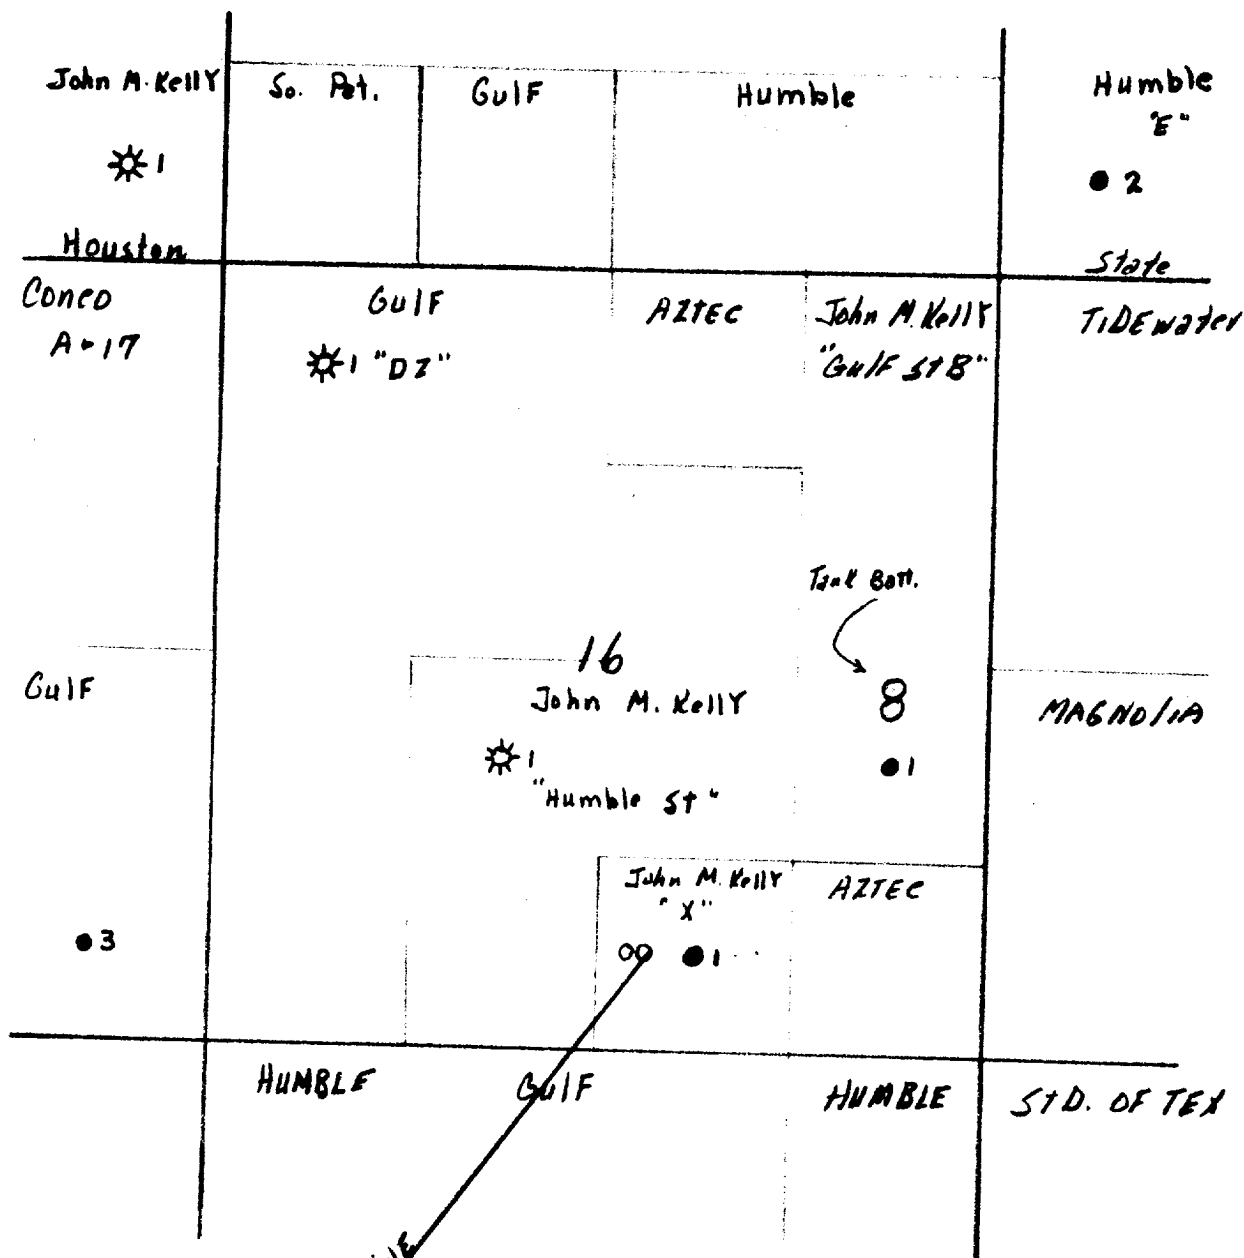

R-37-E

T
19
S

JOHN M. KELLY
 GULF STATE "B" LEASE
 120 Acres
 EUMONT FIELD