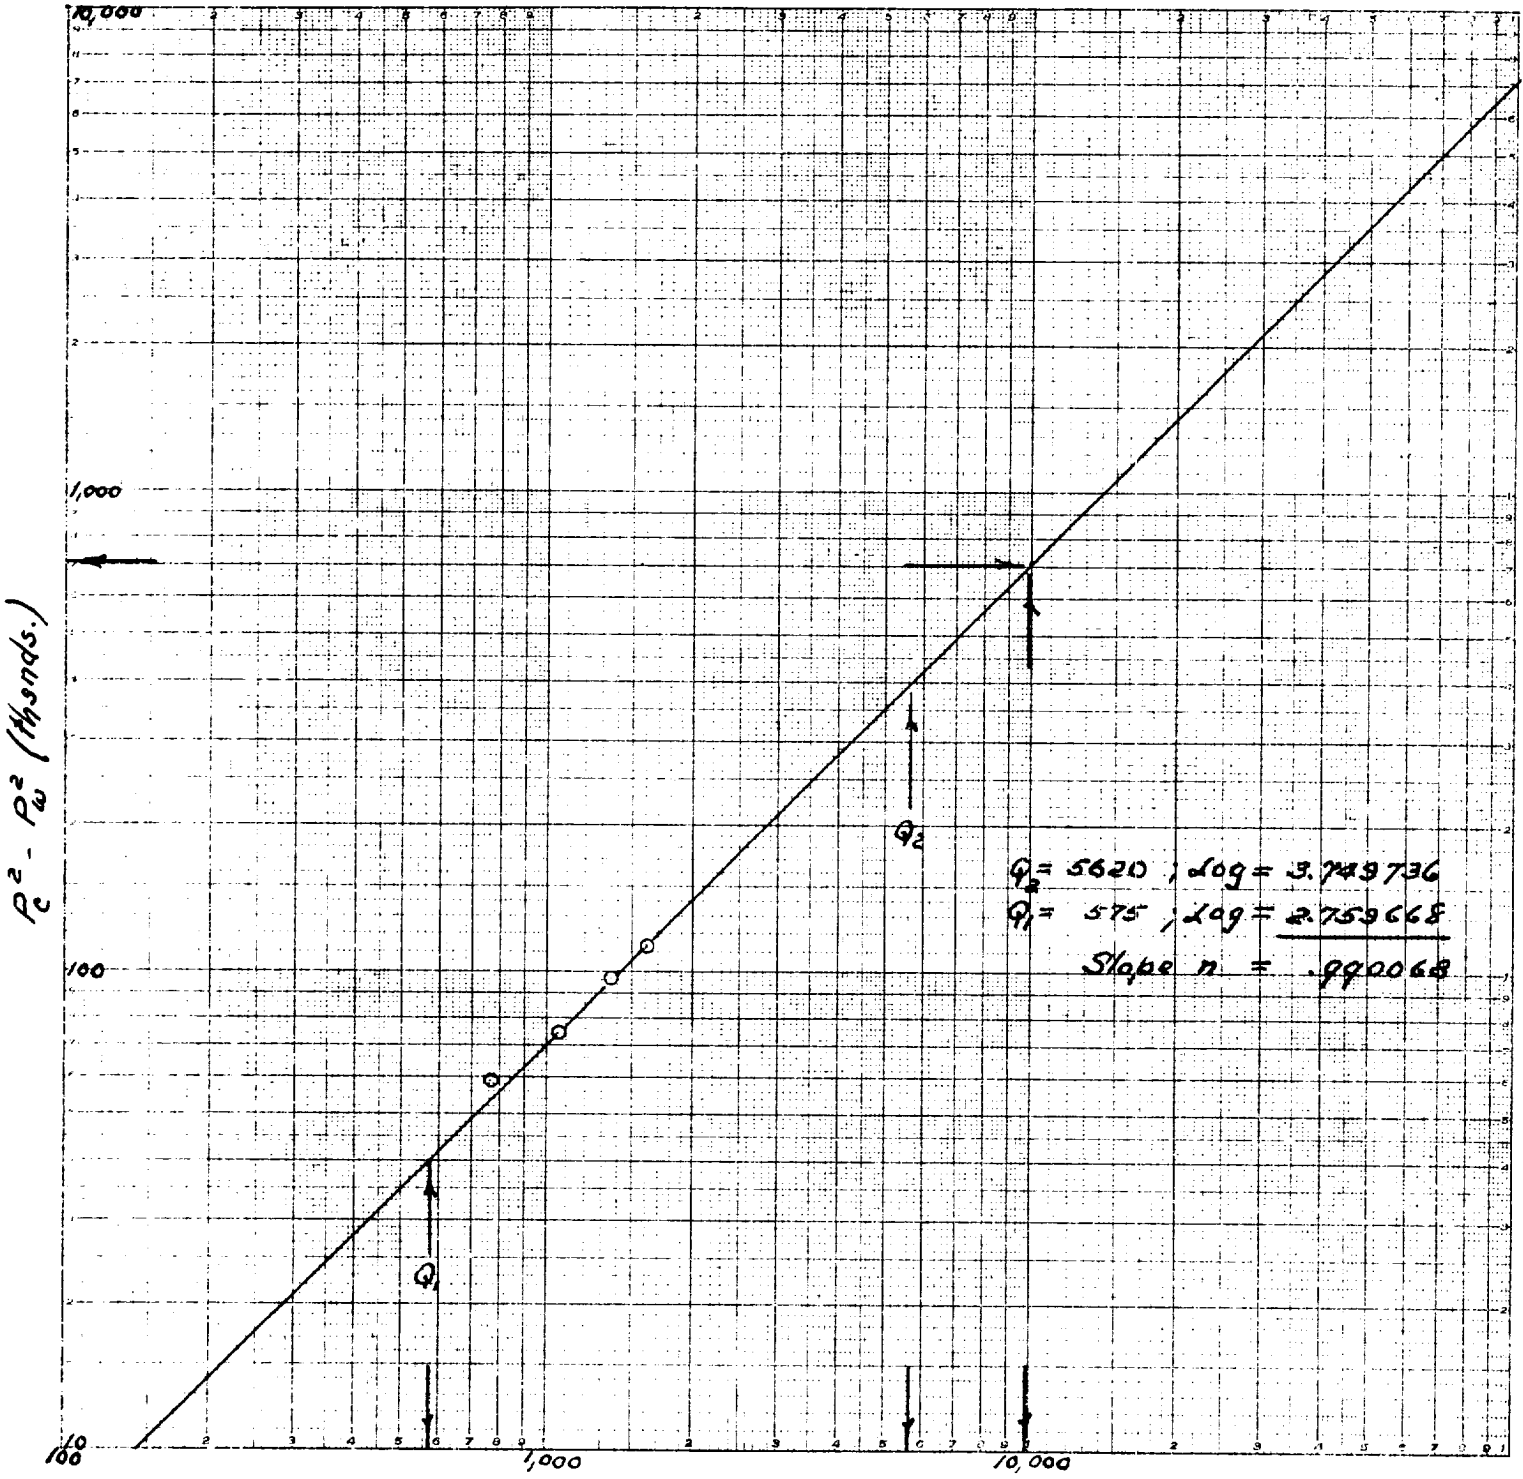

COMPANY Continental Oil Company  
 WELL State A-19 No.1  
 LOCATION L 19-19S-37E  
 COUNTY Lea  
 DATE 7-27-56

PRINTED AT D. S. A.