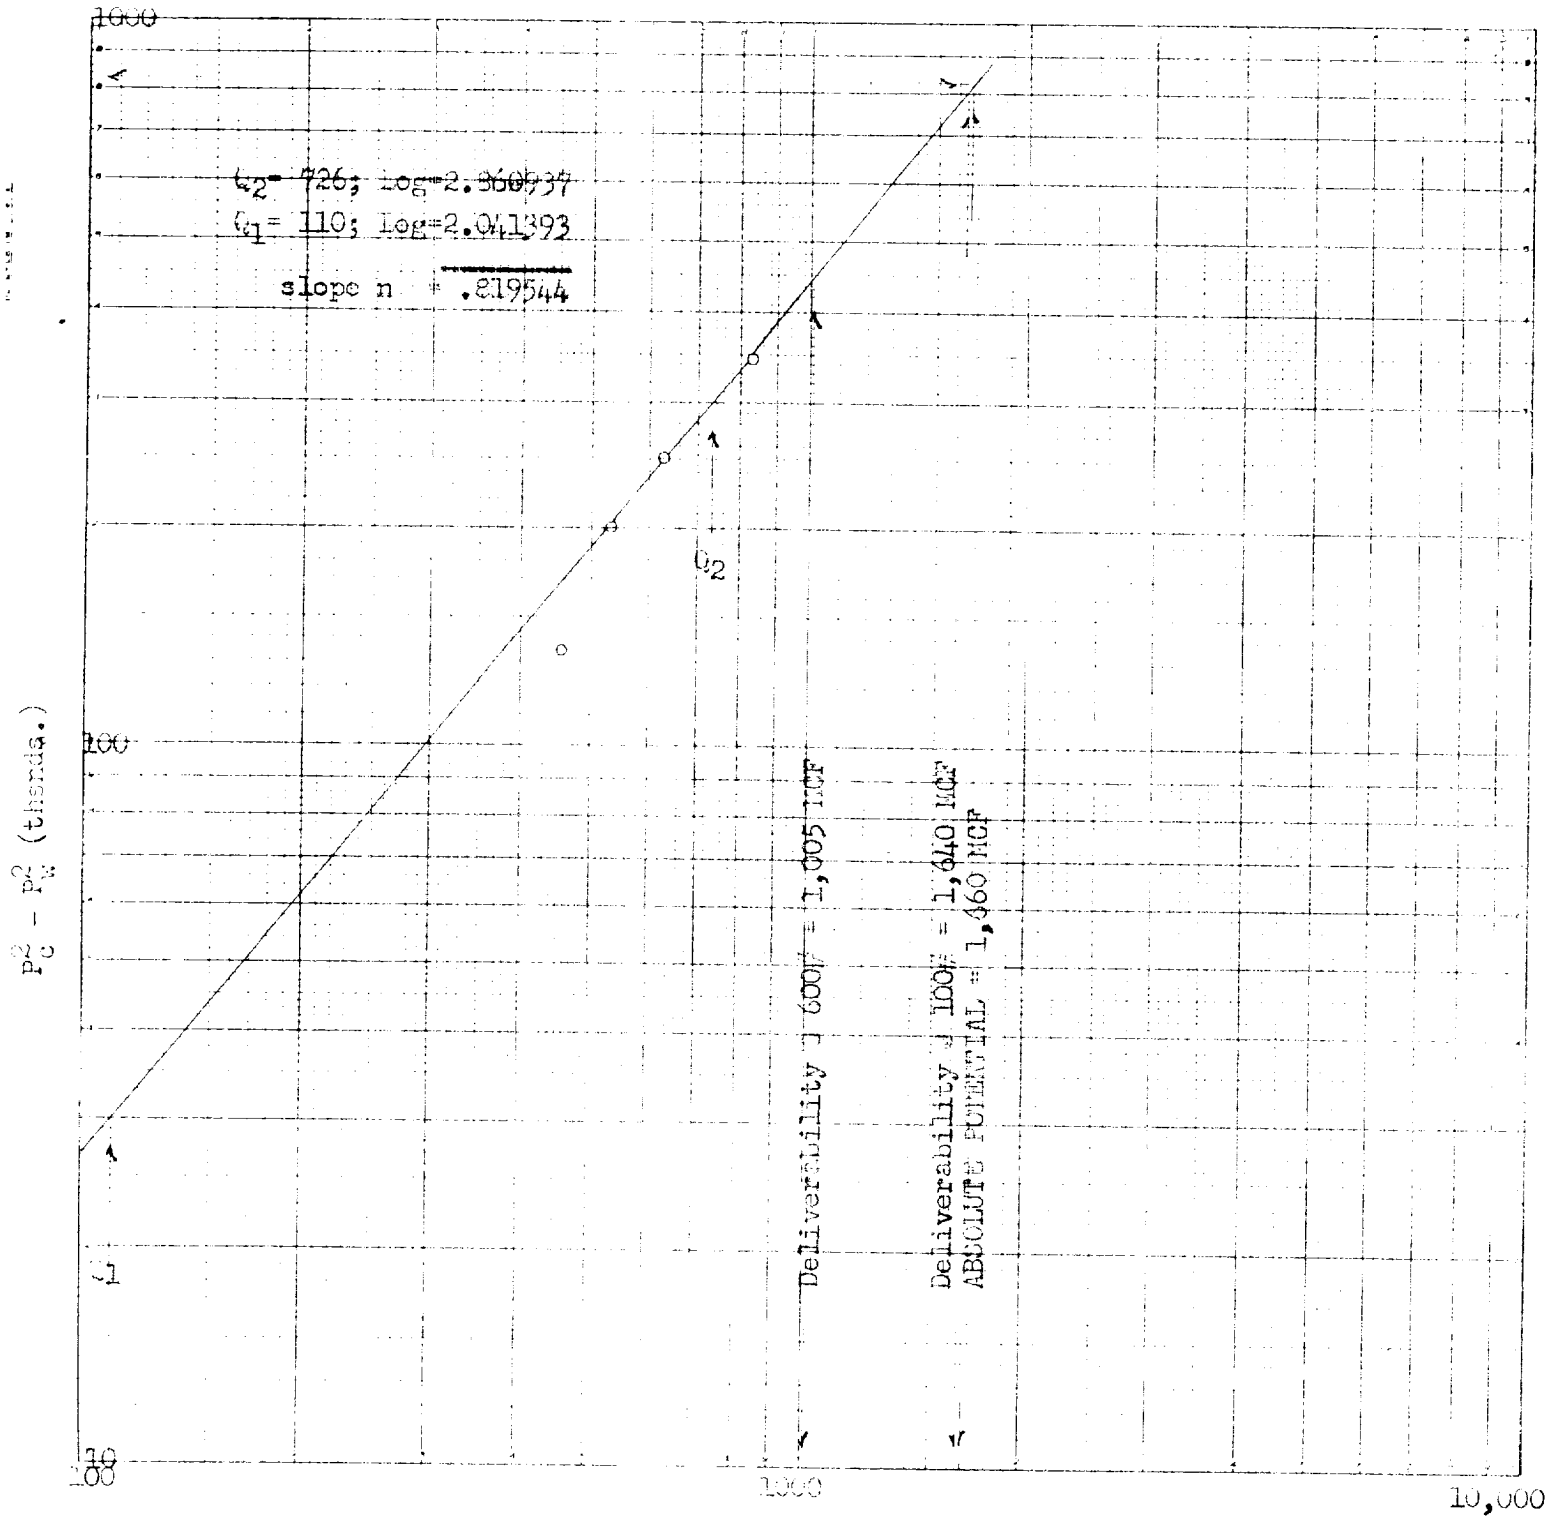

INDEX ROCK COMPANY, INC. NORWOOD, MASSACHUSETTS

CONTINENTAL Oil Co.
 State 7-80 No. 5
 Sec. 33-193-36
 Lea
 4-17-59

- 1000 - 15.025 psia.