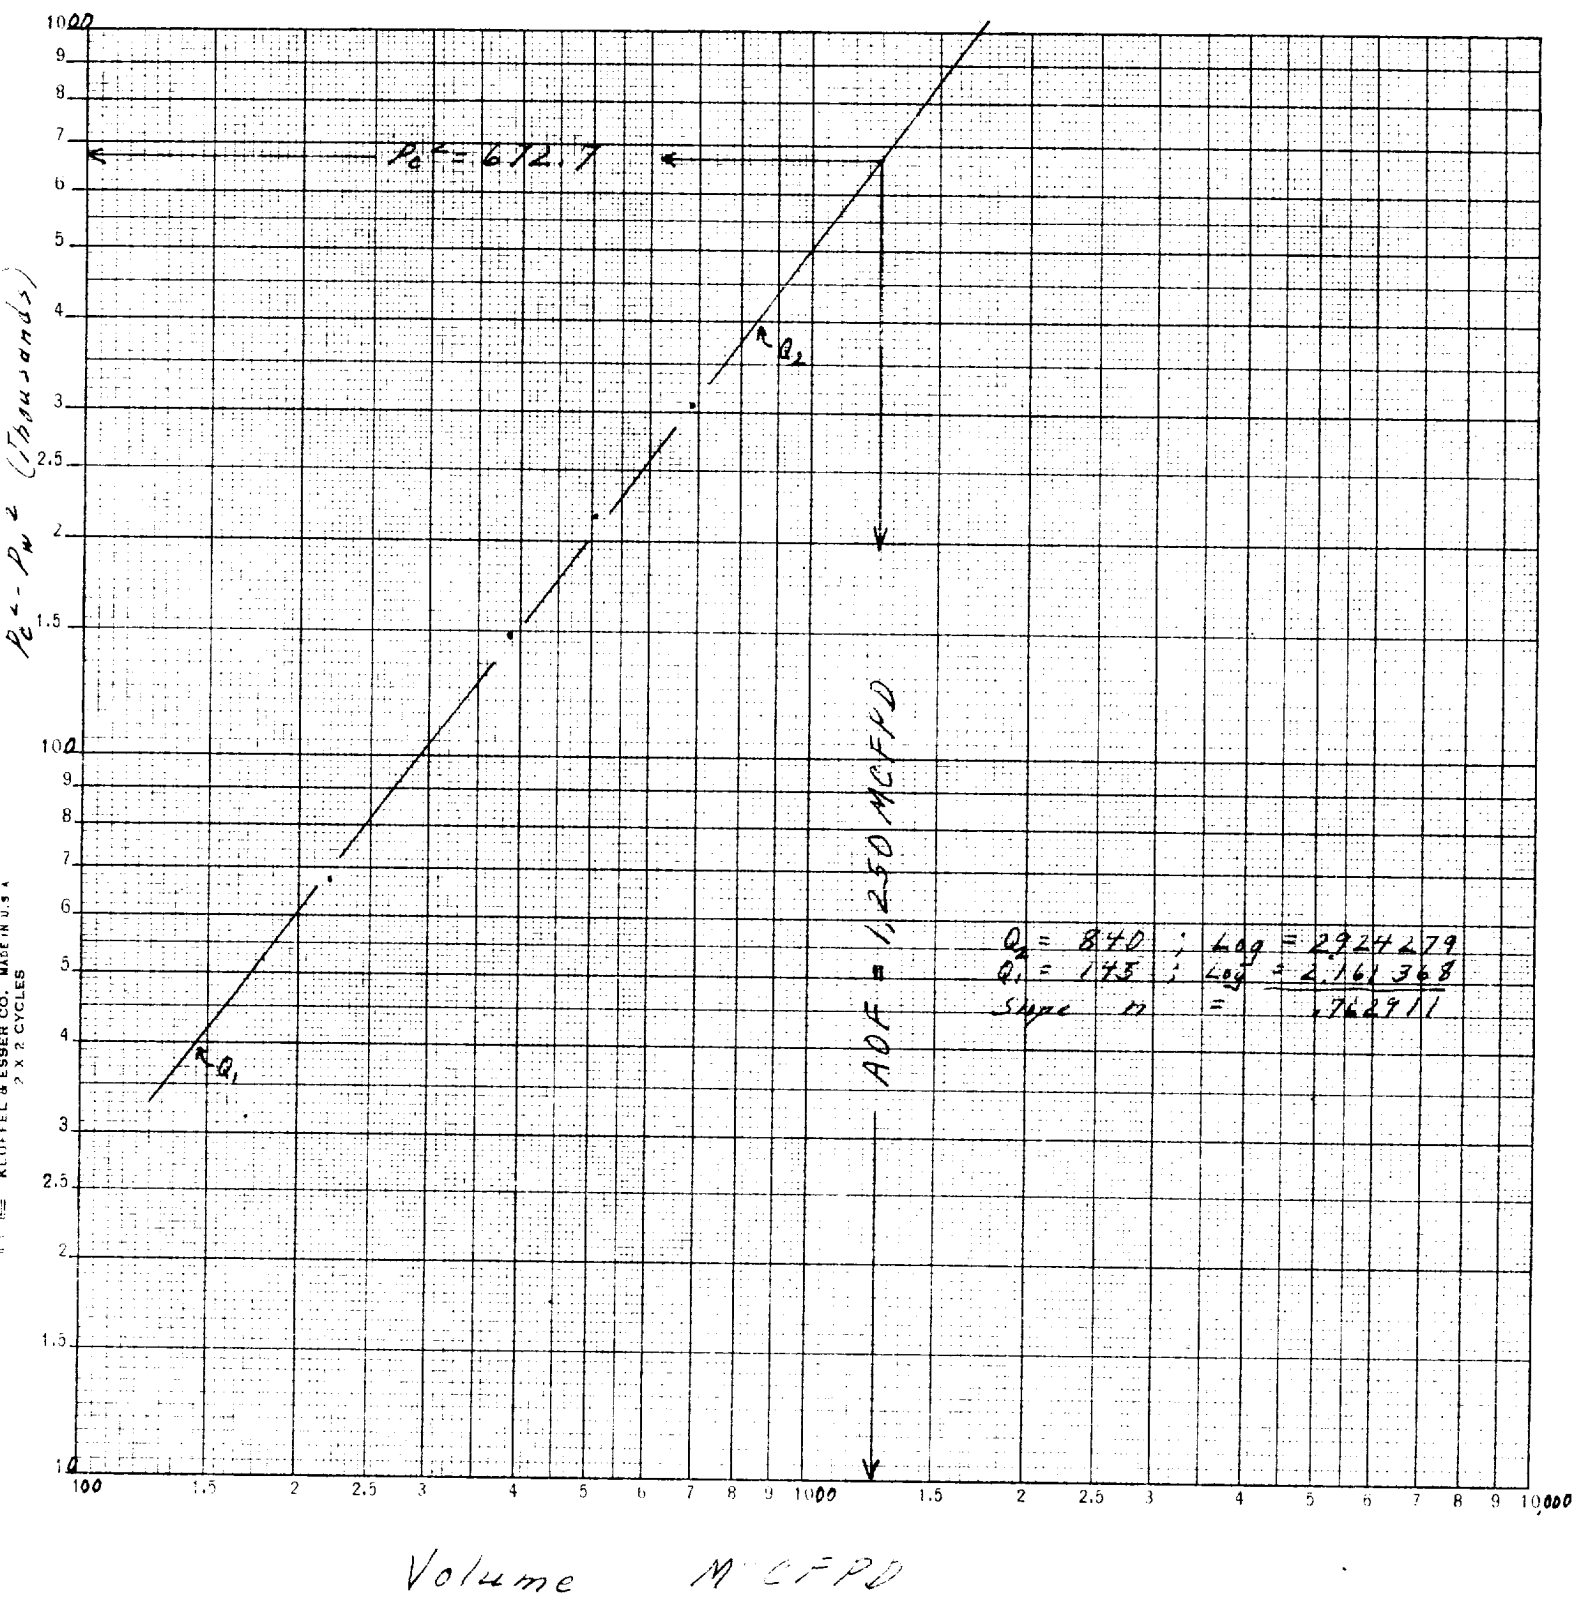

Aztec Oil and Gas Company
 Williams #2
 I-33-195-37E; Leas Co., N.M.
 May 27, 1956

KLUFFEL & ESSER CO. MADE IN U.S.A.
 2 X 2 CYCLES