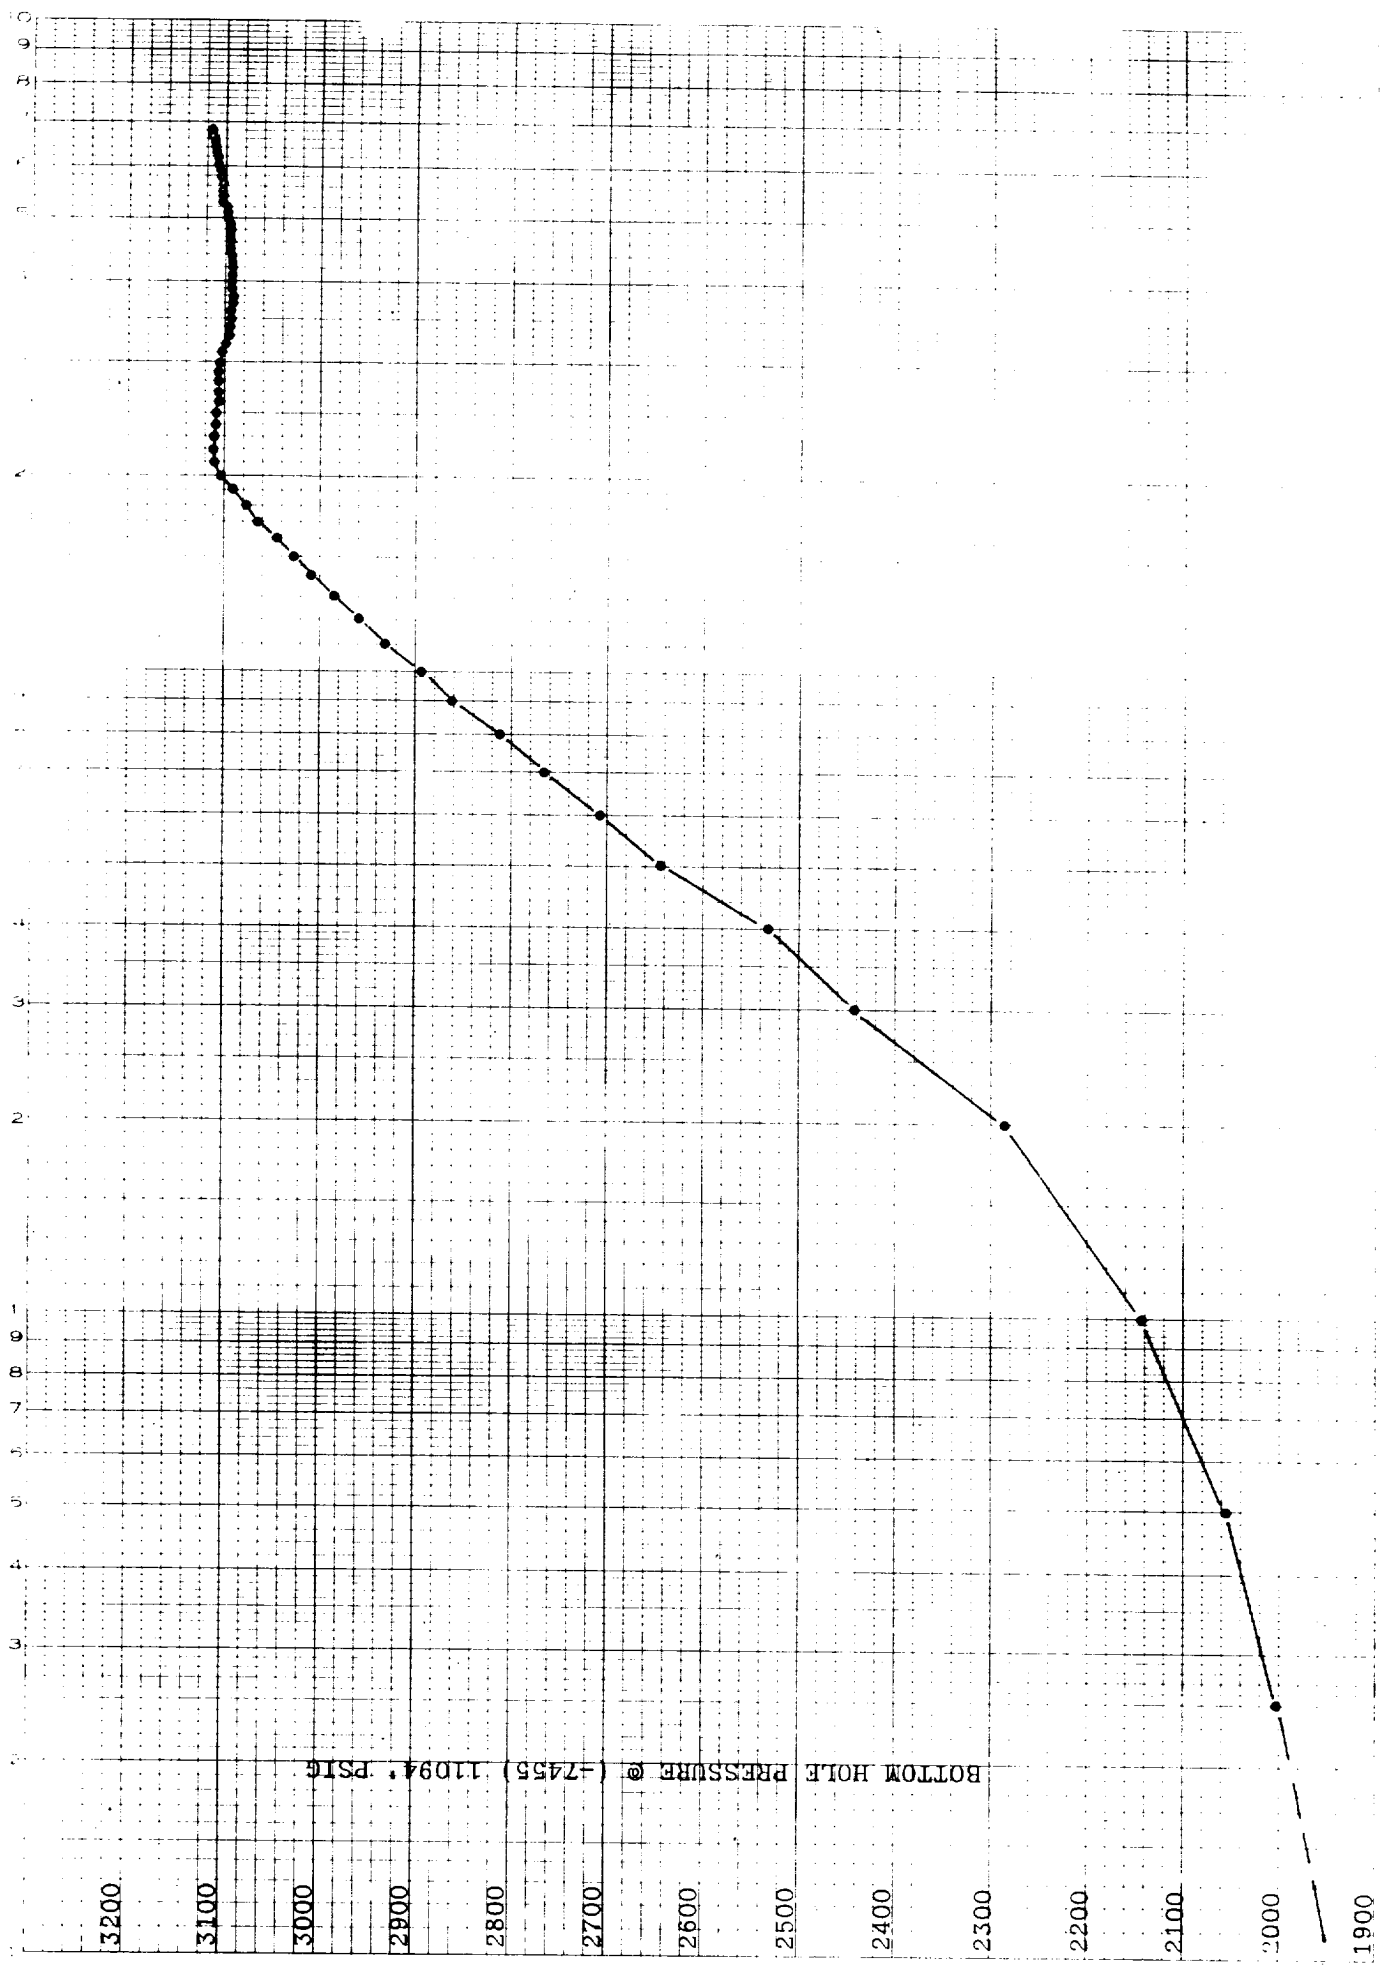

JARREL SERVICES, INC.

BOTTOM HOLE PRESSURE @ (-7455) 11094 PSIG

RECEIVED
DEC 24 1980
OIL CONSERVATION DIV