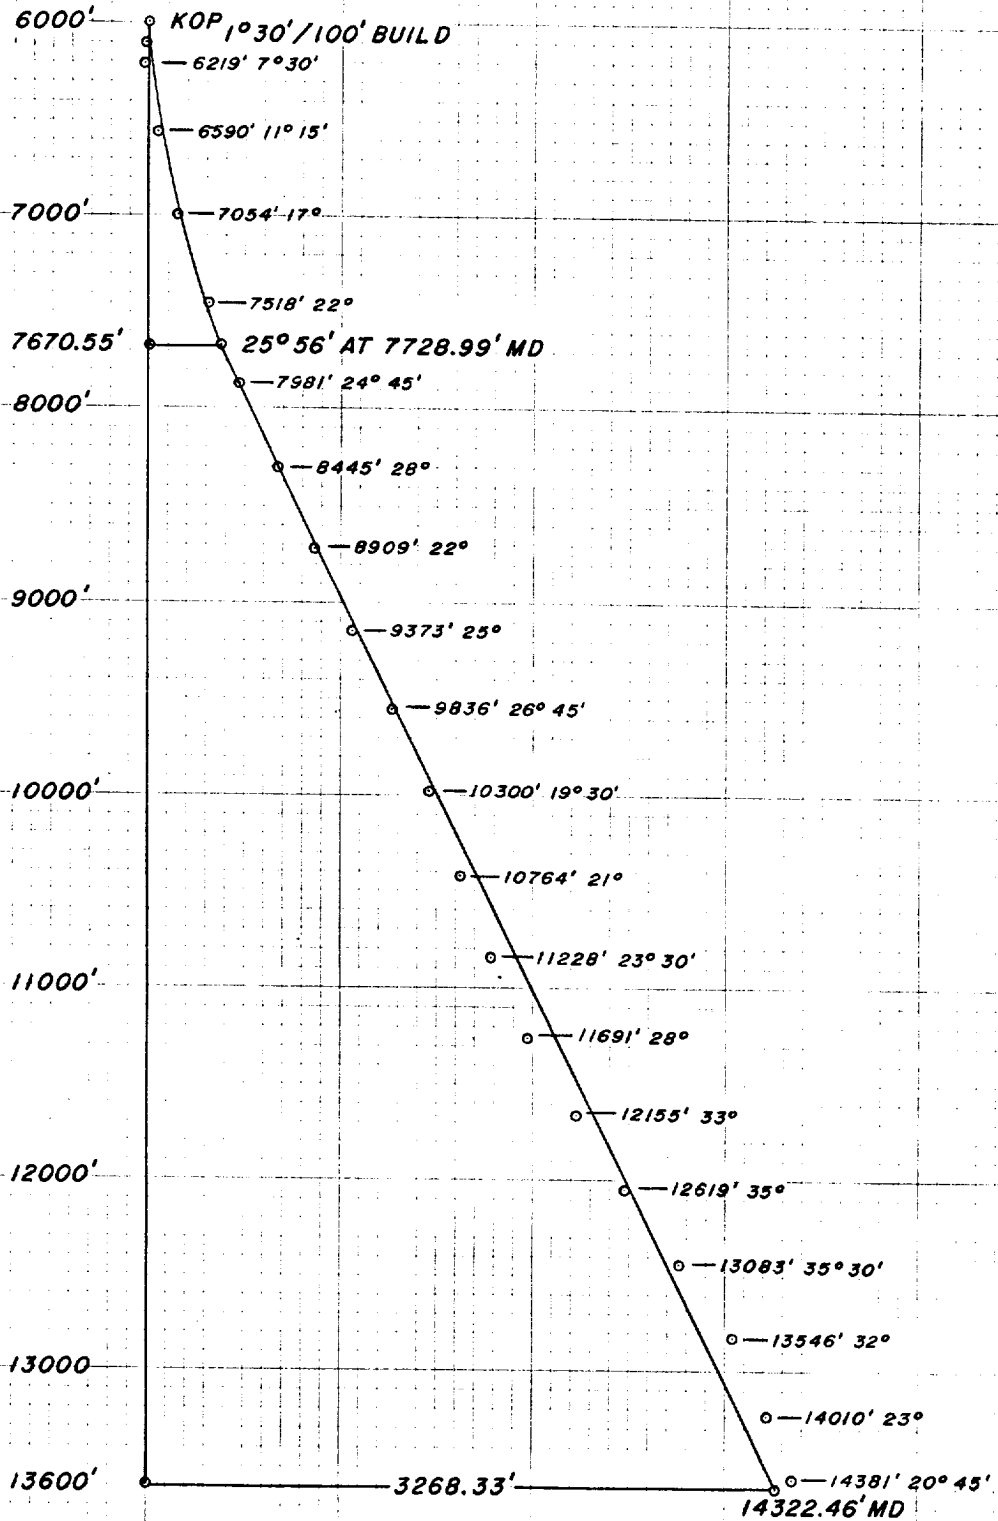

GRACE PETROLEUM CORPORATION
 FELMONT FEDERAL WELL NO. 2
 LEA COUNTY, NEW MEXICO

VERTICAL SECTION
 SCALE: 1" = 1000'

46 0700

10 X 16 TO THE INCH, 4 X 10 FEET
 KEUFFEL & ESSER CO. MADE IN U.S.A.