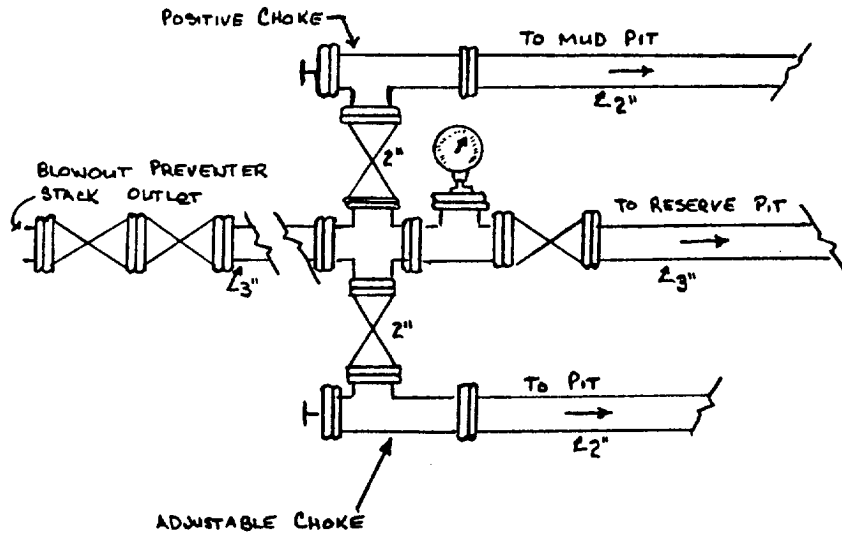

GRACE PETROLEUM CORPORATION
 GRACE FEDERAL #1-1
 660' FEL & 1980 FNL
 SEC. 1, T-20-S, R-33-E
 LEA COUNTY, NEW MEXICO

BLOWOUT PREVENTER
 5000 PSI W.P

* TAKEN FROM "RULES AND REGULATIONS"
 PART V (43 CFR PART 3160)

Handwritten text: 12/8/74

ELF

MAY

60