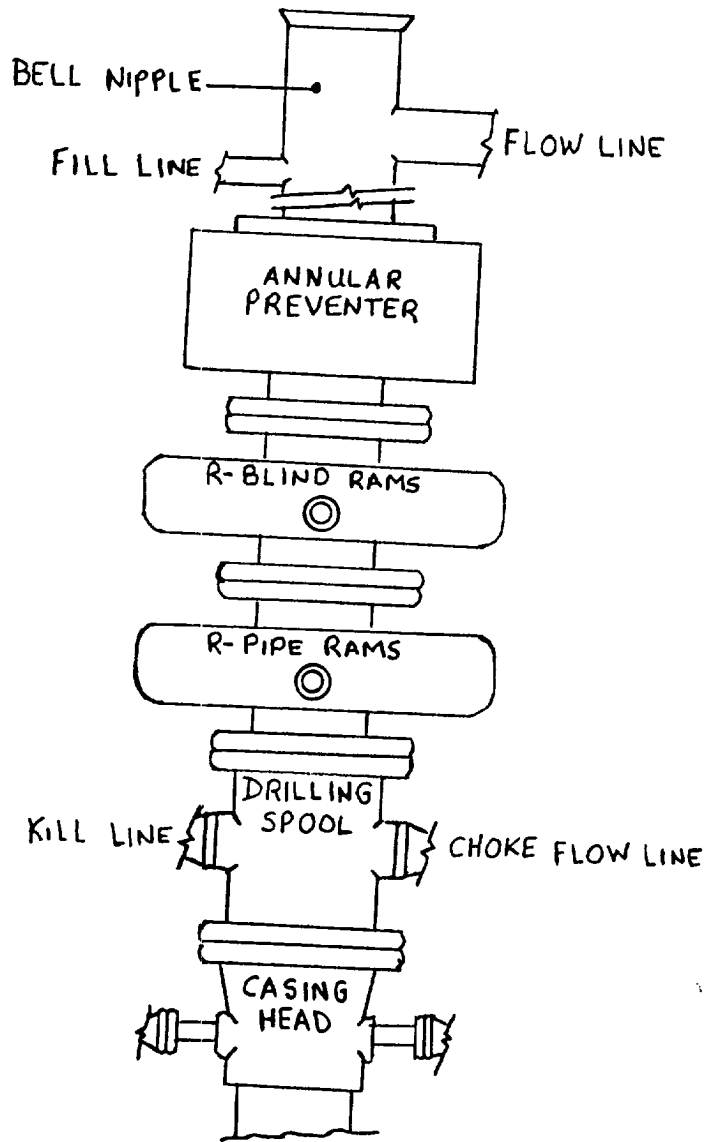

GRACE PETROLEUM CORPORATION
 GRACE FEDERAL #1-1
 660' FEL & 1980 FNL
 SEC. 1, T-20-S, R-33-E
 LEA COUNTY, NEW MEXICO

BLOWOUT PREVENTER
 5000 PSI W.P

* TAKEN FROM "RULES AND REGULATIONS"
 PART V (43 CFR PART 3160)

Handwritten text: 12/8/74

ELF

MAY

60