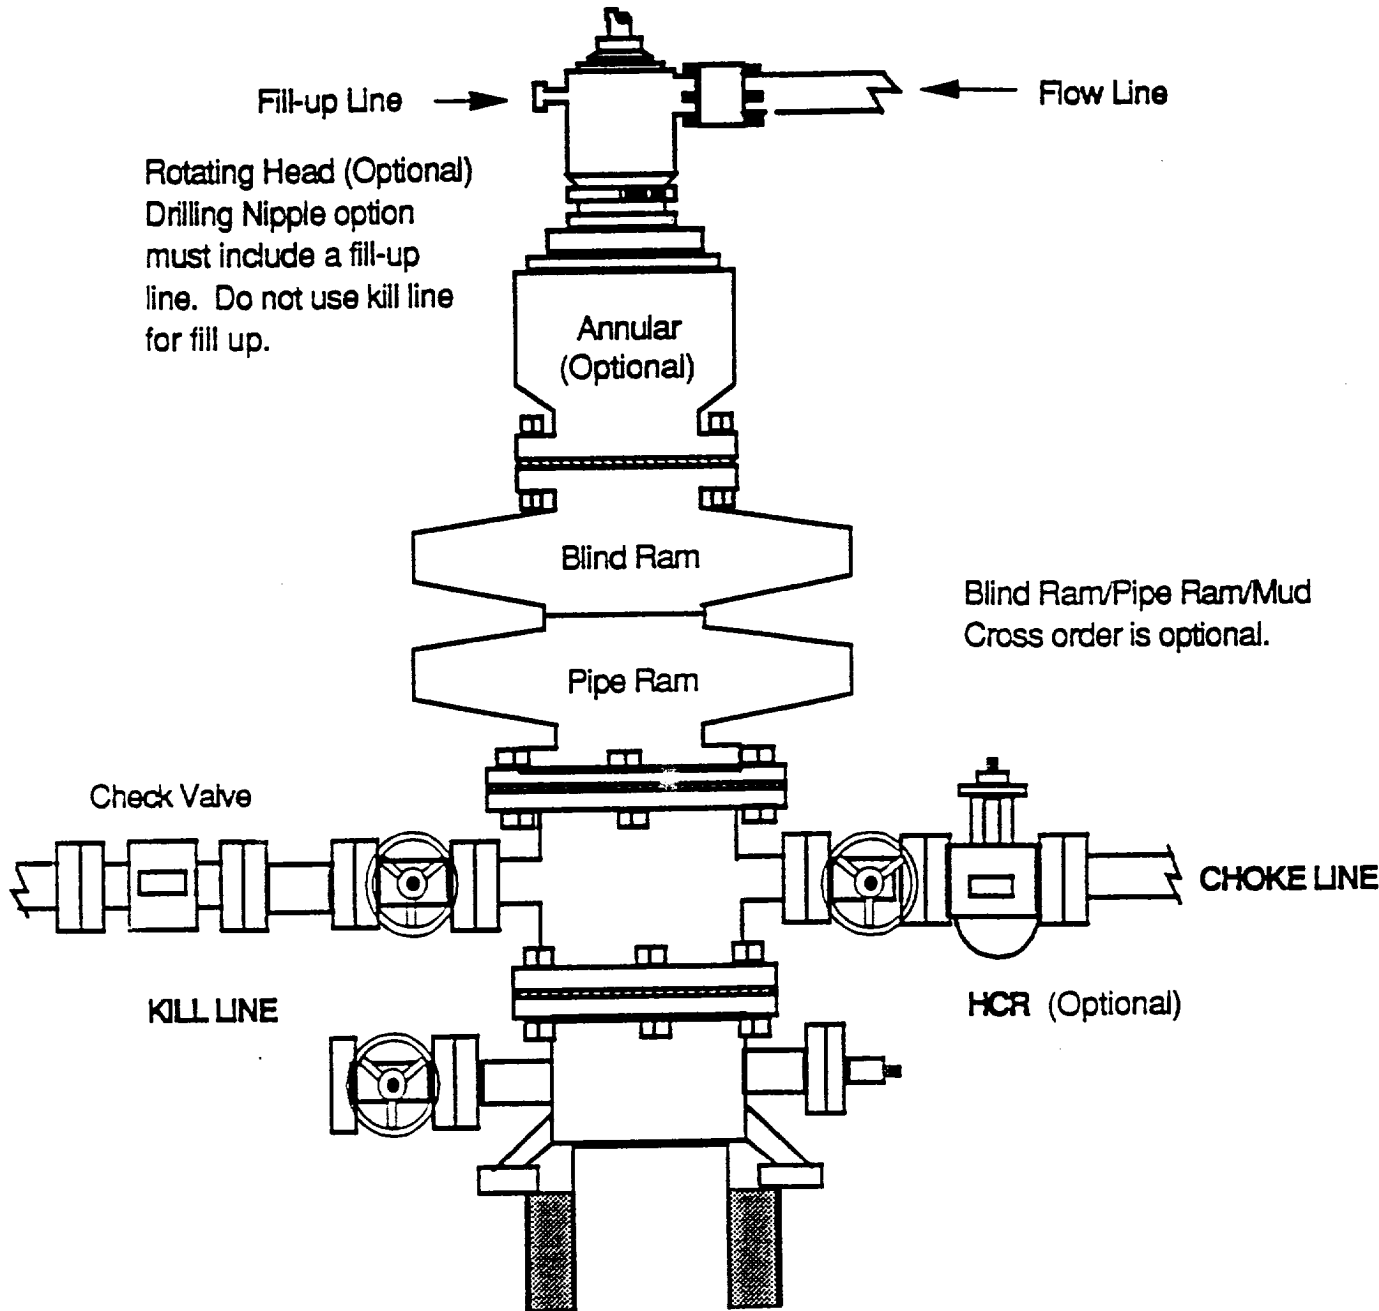

**DRILLING OPERATIONS**

**CLASS - 1: NORMAL PRESSURE < 10 PPG**

**OPTION - 1: ARCO STANDARD BOPE STACK**

150/107