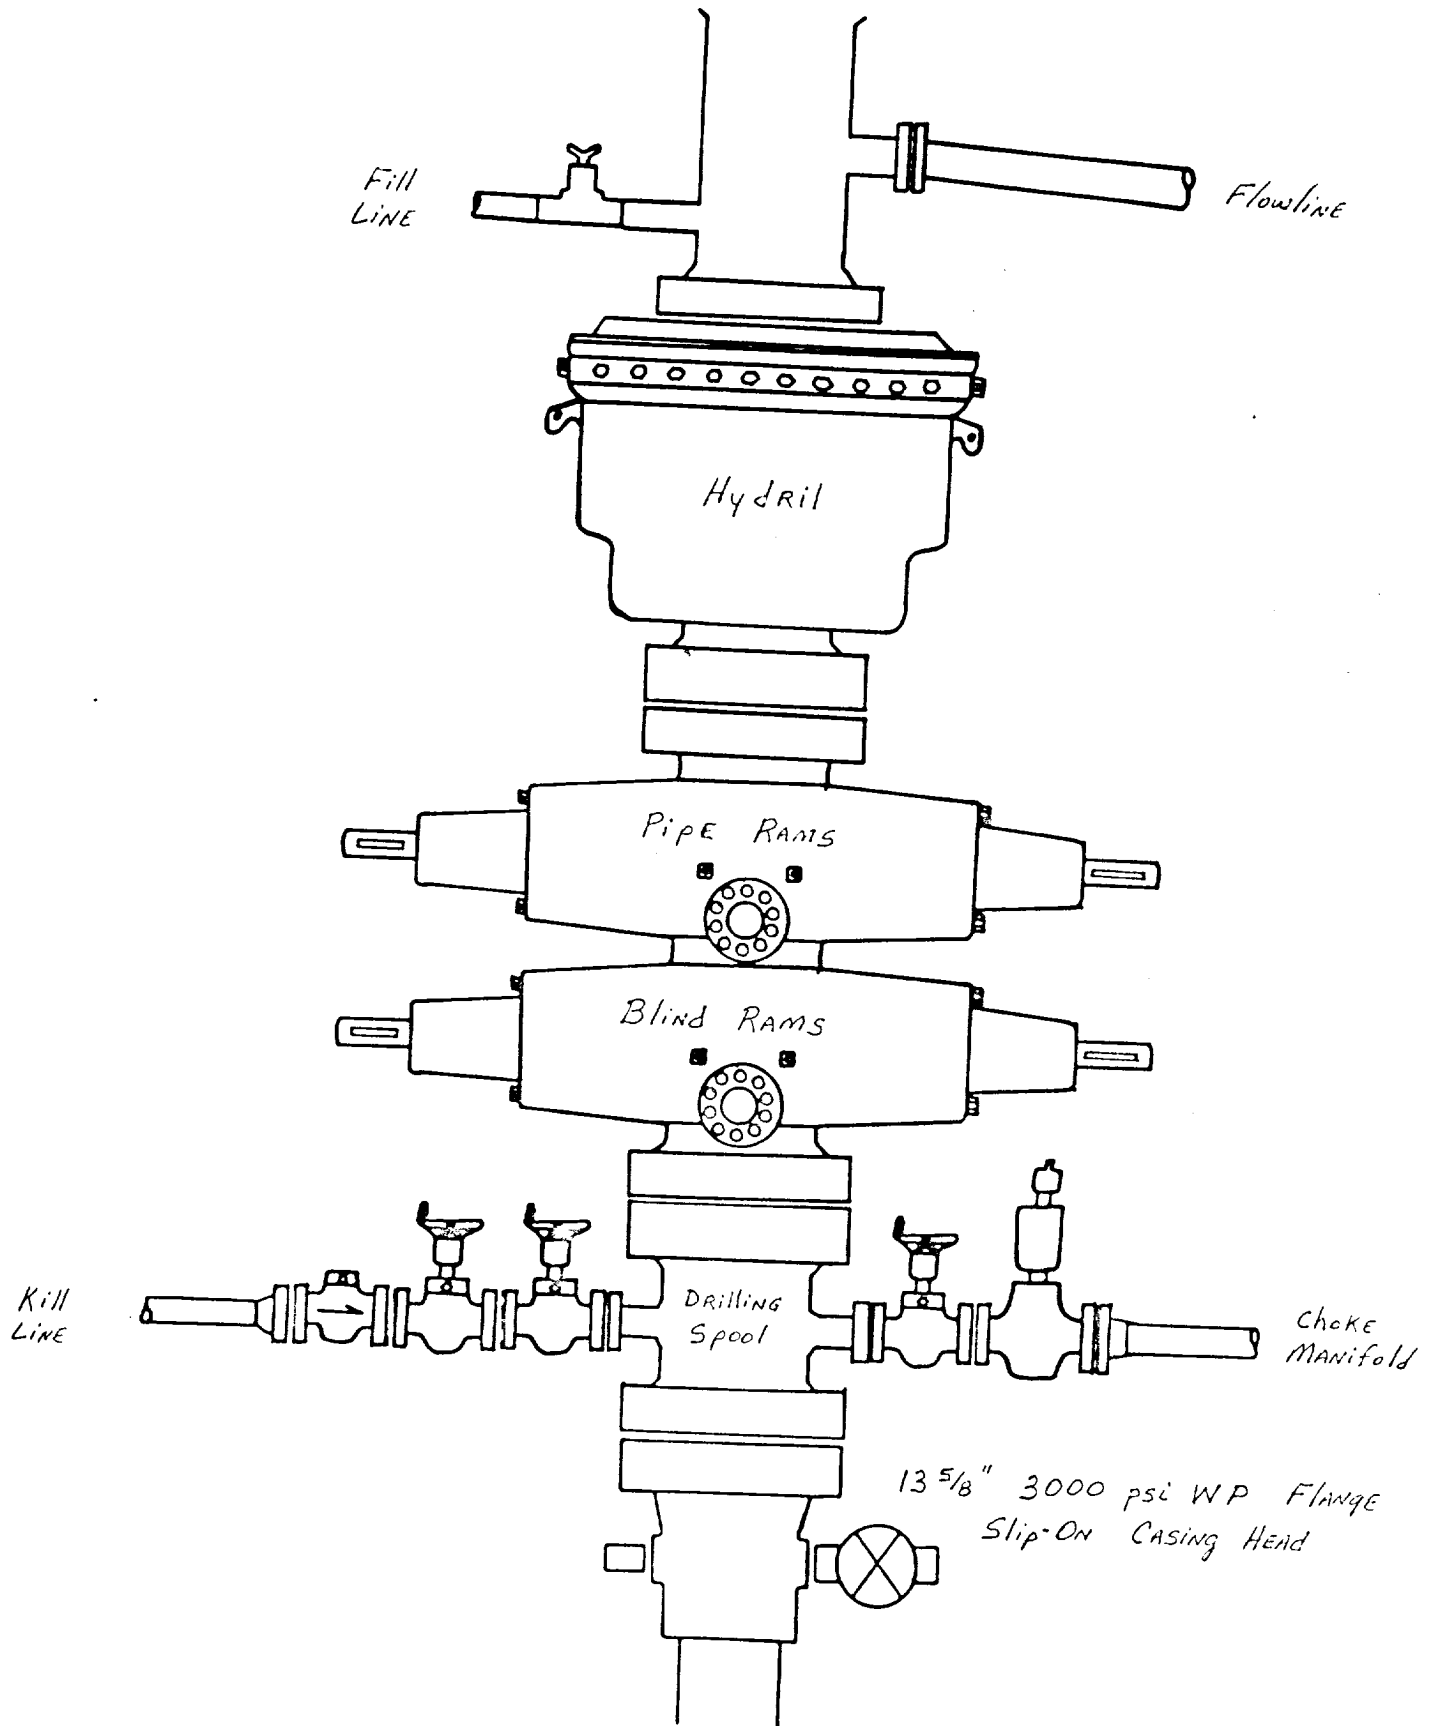

THRESHOLD DEVELOPMENT COMPANY  
BOP ARRANGEMENT PATTERSON RIG #56  
5000 PSI

ELF  
ABOVE DATE DOES NOT  
INDICATE WHEN  
CONFIDENTIAL LC 98  
WILL BE RELEASED