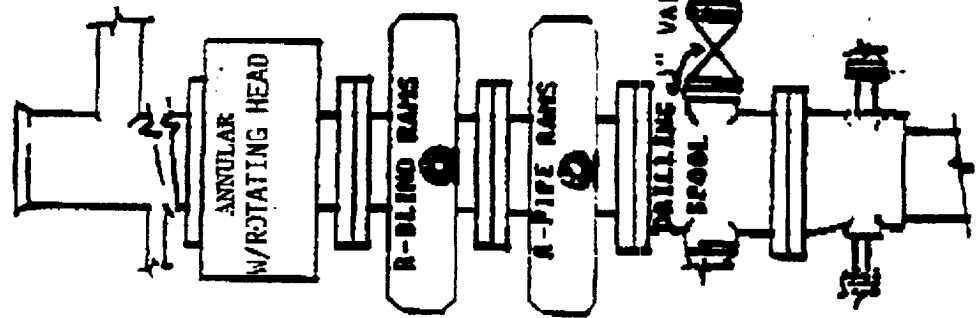

DOUBLE RAM

BLACK OUT PREVENTION EQUIPMENT  
10" 900s ALL FLANGED CONNECTIONS  
3000# WORKING PRESSURE