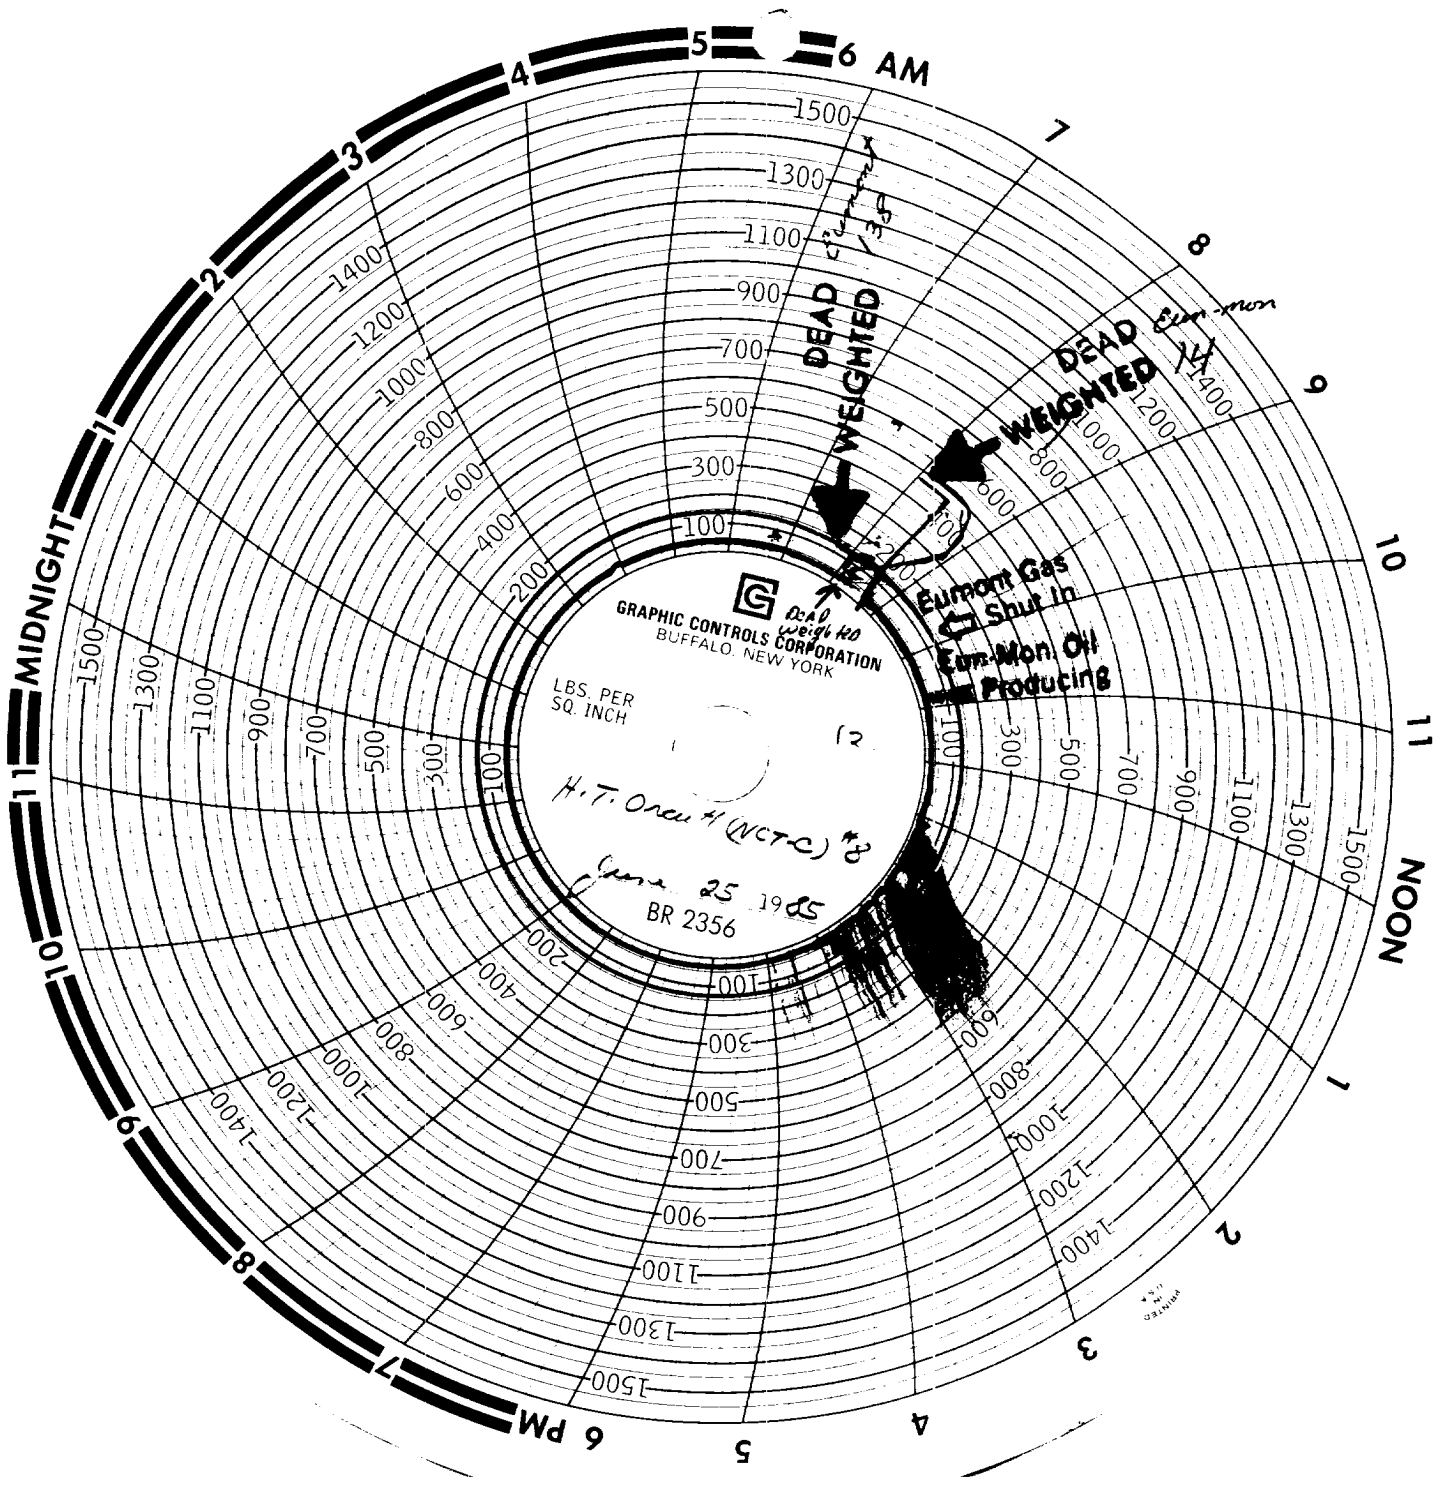

GRAPHIC CONTROLS CORPORATION
BUFFALO, NEW YORK

LBS. PER
SQ. INCH

H. T. Orca # (New) #8
June 24 1925
BR 2356

DEAD WEIGHTED
DEAD WEIGHTED

EUMON GAS RISE
SHUT IN

PRINTED
IN
U.S.A.

G
GRAPHIC CONTROLS CORPORATION
BUFFALO, NEW YORK

LBS. PER
SQ. INCH

H.T. One # (NCTC) # 8

June 25 1985
BR 2356

DEAD
WEIGHTED

DEAD
WEIGHTED

Euron Gas
Shut in
Euron Oil
Producing

MIDNIGHT

NOON

DEAD
WEIGHTED

Eaton Gas
Producing

MIDNIGHT

NOON

6 PM

5

4

3

2

3

4

5

6 PM

1500
1400
1300
1200
1100
1000
900
800
700
600
500
400
300
200
100