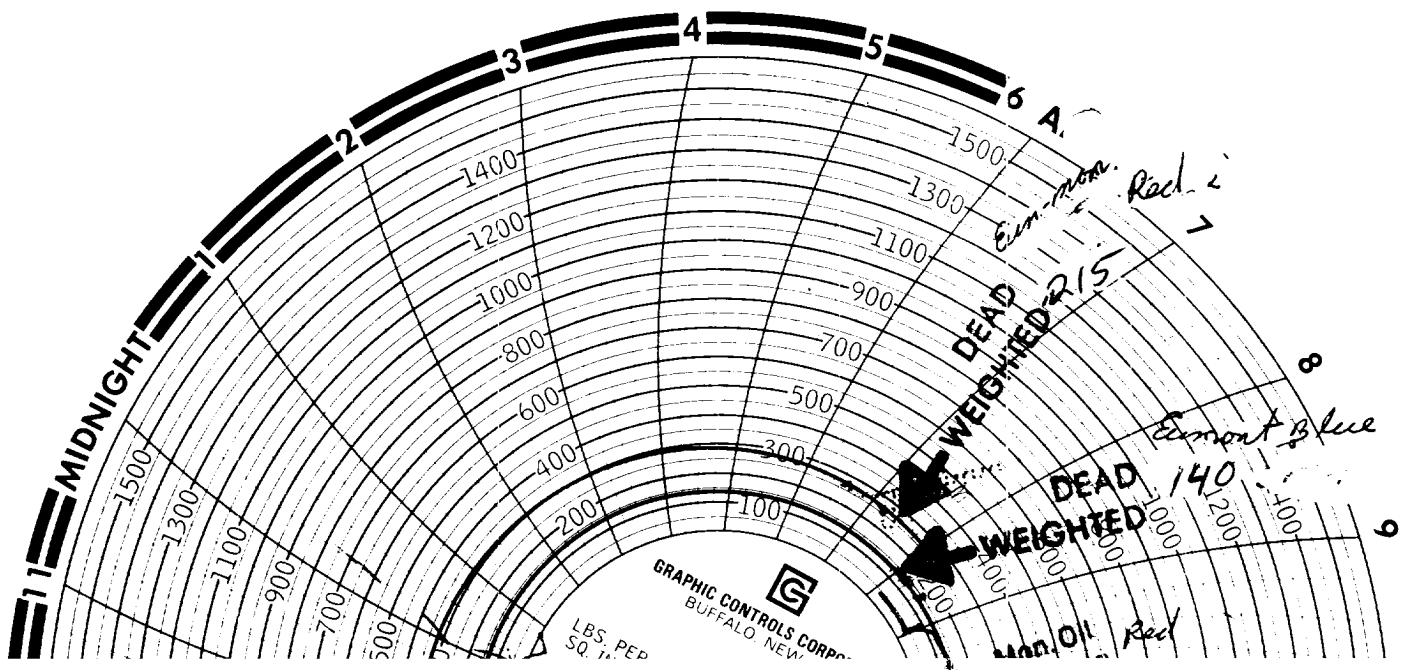

GRAPHIC CONTROLS CORPORATION
BUFFALO, NEW YORK

LBS. PER
SQ. INCH

H. T. Orca # (New) #8
June 24 1925
BR 2356

DEAD WEIGHTED
DEAD WEIGHTED

EUMON GAS RISE
SHUT IN

PRINTED
IN
U.S.A.

G
GRAPHIC CONTROLS CORPORATION
BUFFALO, NEW YORK

LBS. PER
SQ. INCH

H.T. One # (NCTC) # 8

June 25 1985
BR 2356

DEAD
WEIGHTED

DEAD
WEIGHTED

Euron Gas
Shut in
Euron Oil
Producing

MIDNIGHT

NOON

6 PM

6 AM

AS P
O'NEIL

G
GRAPHIC CONTROLS CORPORATION
BUFFALO, NEW YORK

LBS. PER
SQ. INCH

H.T. Direct (NCTC) #8

June 27 1985
BR 2356

DEAD
WEIGHTED

DEAD
WEIGHTED

Eaton Gas
Producing

MIDNIGHT

NOON

6 PM

5

4

3