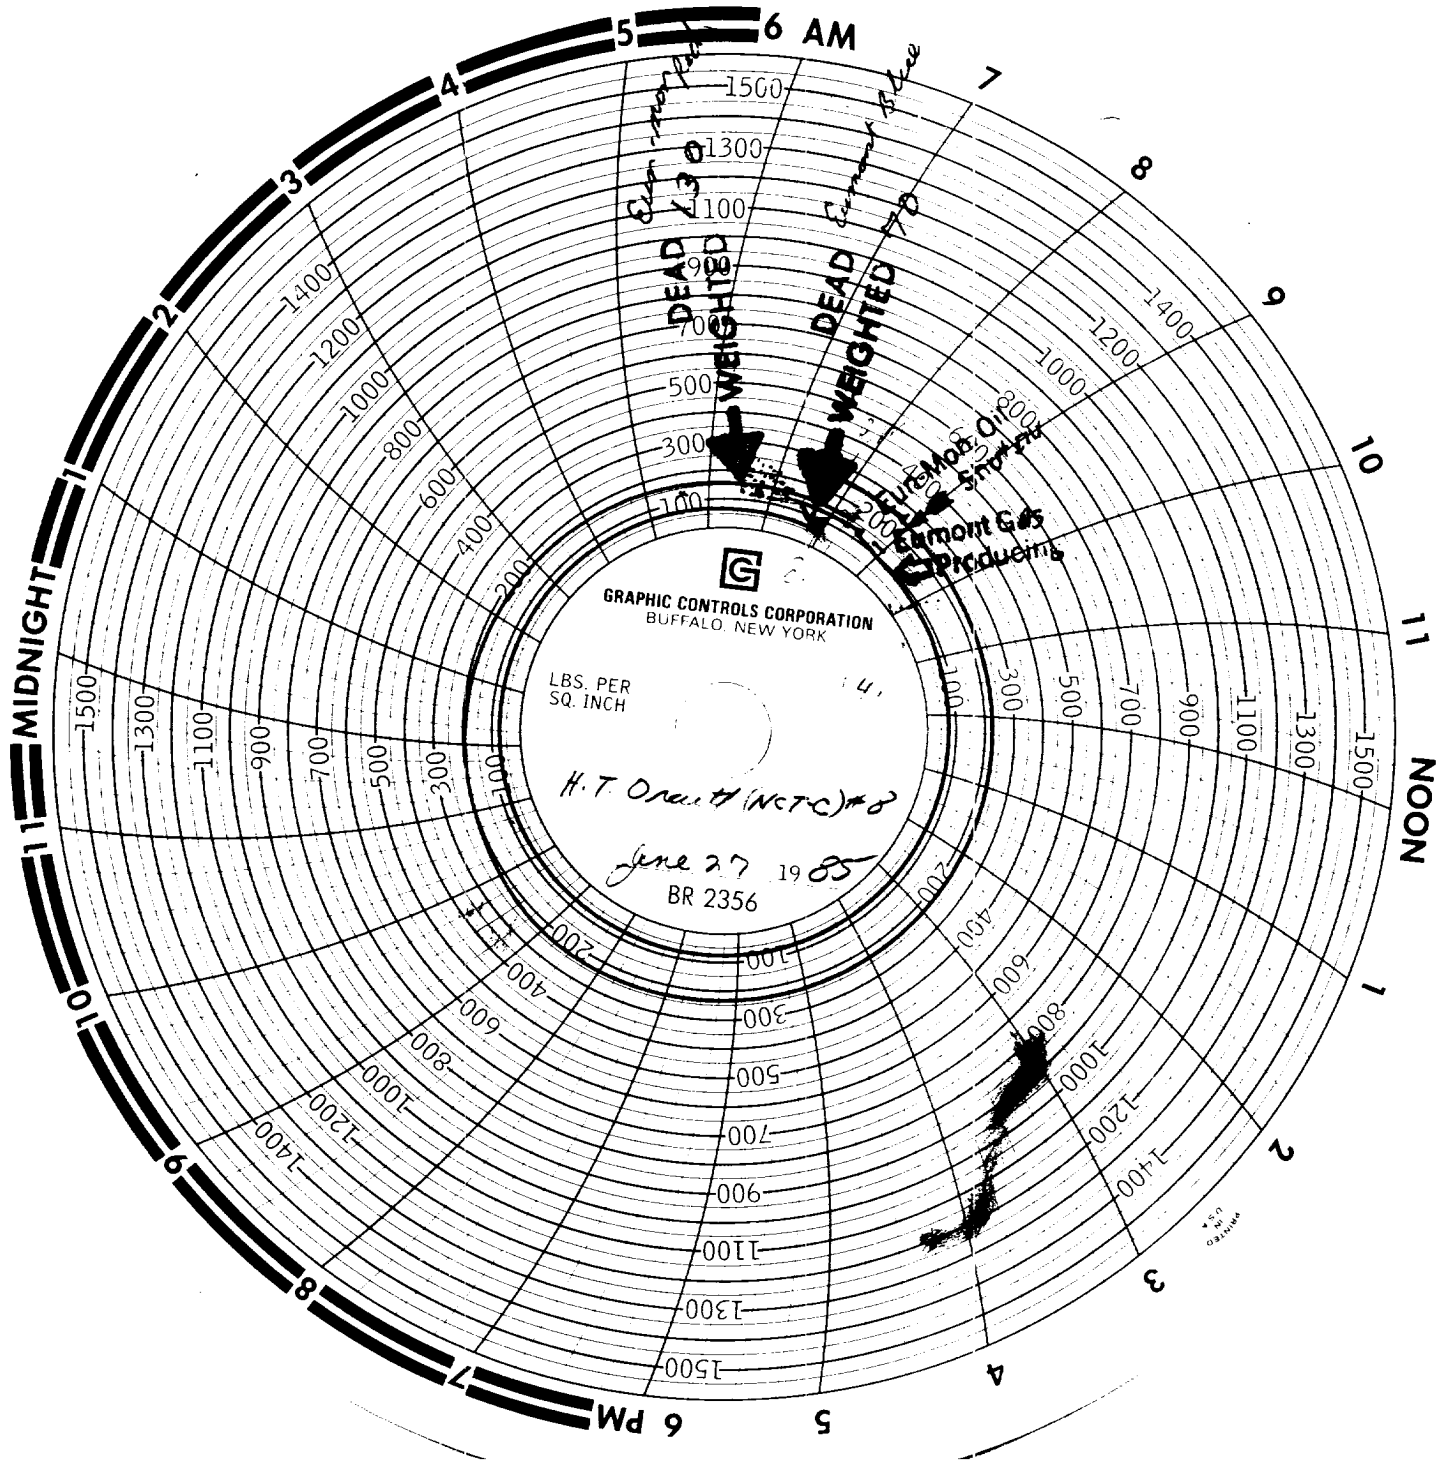

G
GRAPHIC CONTROLS CORPORATION
BUFFALO, NEW YORK

LBS. PER
SQ. INCH

H.T. Direct (NCTC) #8

June 27 1985
BR 2356

DEAD
WEIGHTED

DEAD
WEIGHTED

Eaton Gas
Producing

MIDNIGHT

NOON

6 PM

5

4

3

2

1

1500

1300

1100

900

700

500

300

100

1500

1300

1100

900

700

500

300

100

6 AM

7

8

9

10

11

2

3

4

5

6 PM