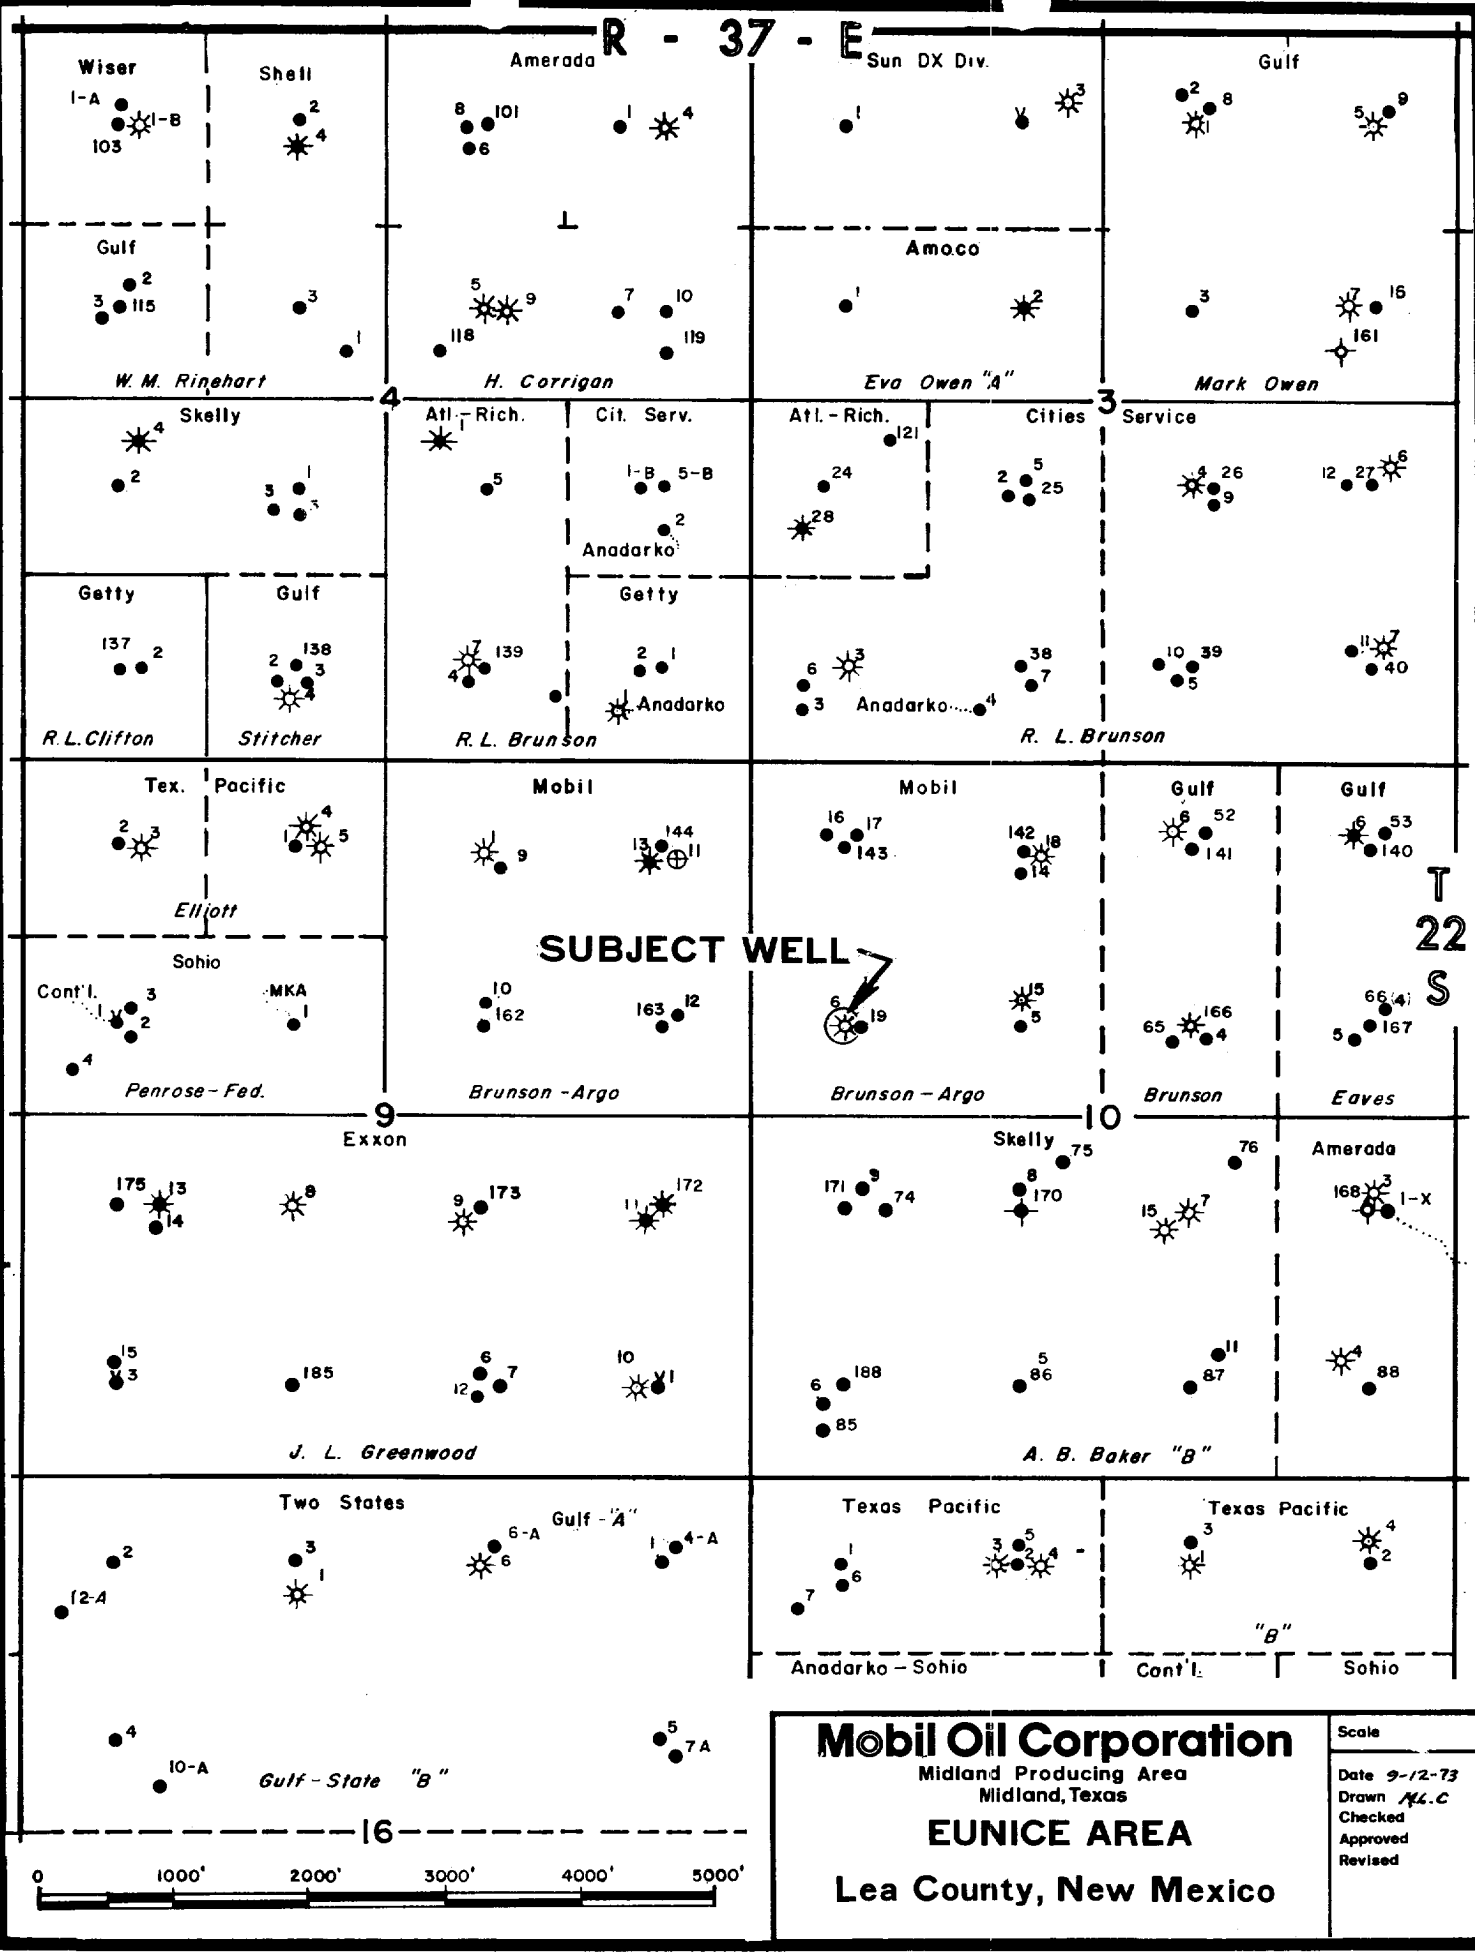

R - 37 - E

SUBJECT WELL

Mobil Oil Corporation
 Midland Producing Area
 Midland, Texas
EUNICE AREA
 Lea County, New Mexico

Scale
 Date 9-12-73
 Drawn M.L.C.
 Checked
 Approved
 Revised