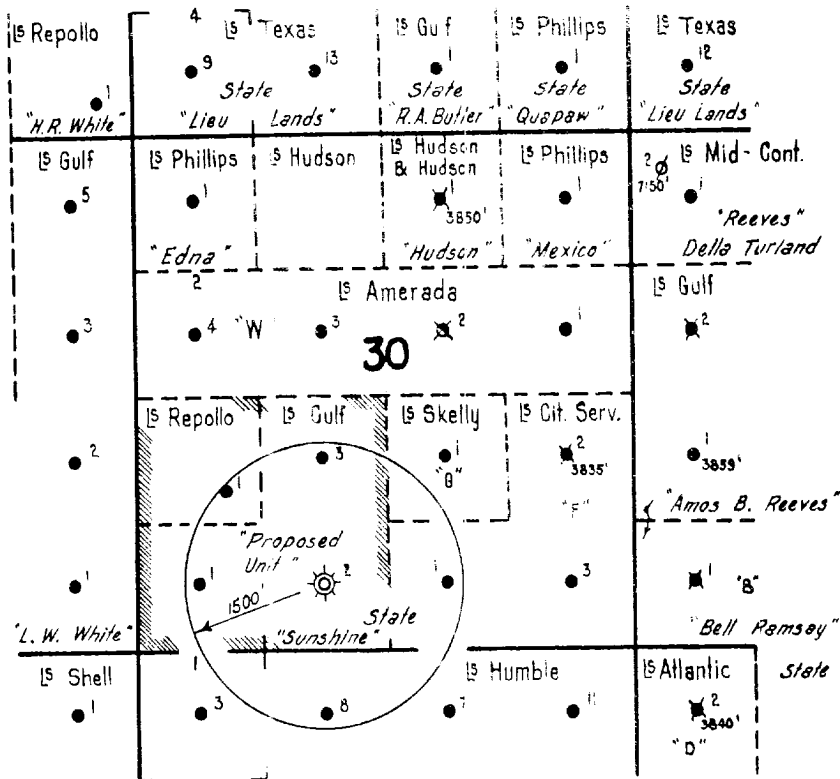

R - 37 - E

T
20
S

GULF OIL CORPORATION
 FORT WORTH PRODUCTION DIVISION
 Scale 1" = 2,000'

Plat Accompanying Application for
 160-Acre Non-Standard Gas Unit

Gulf ----- Sunshine Lease