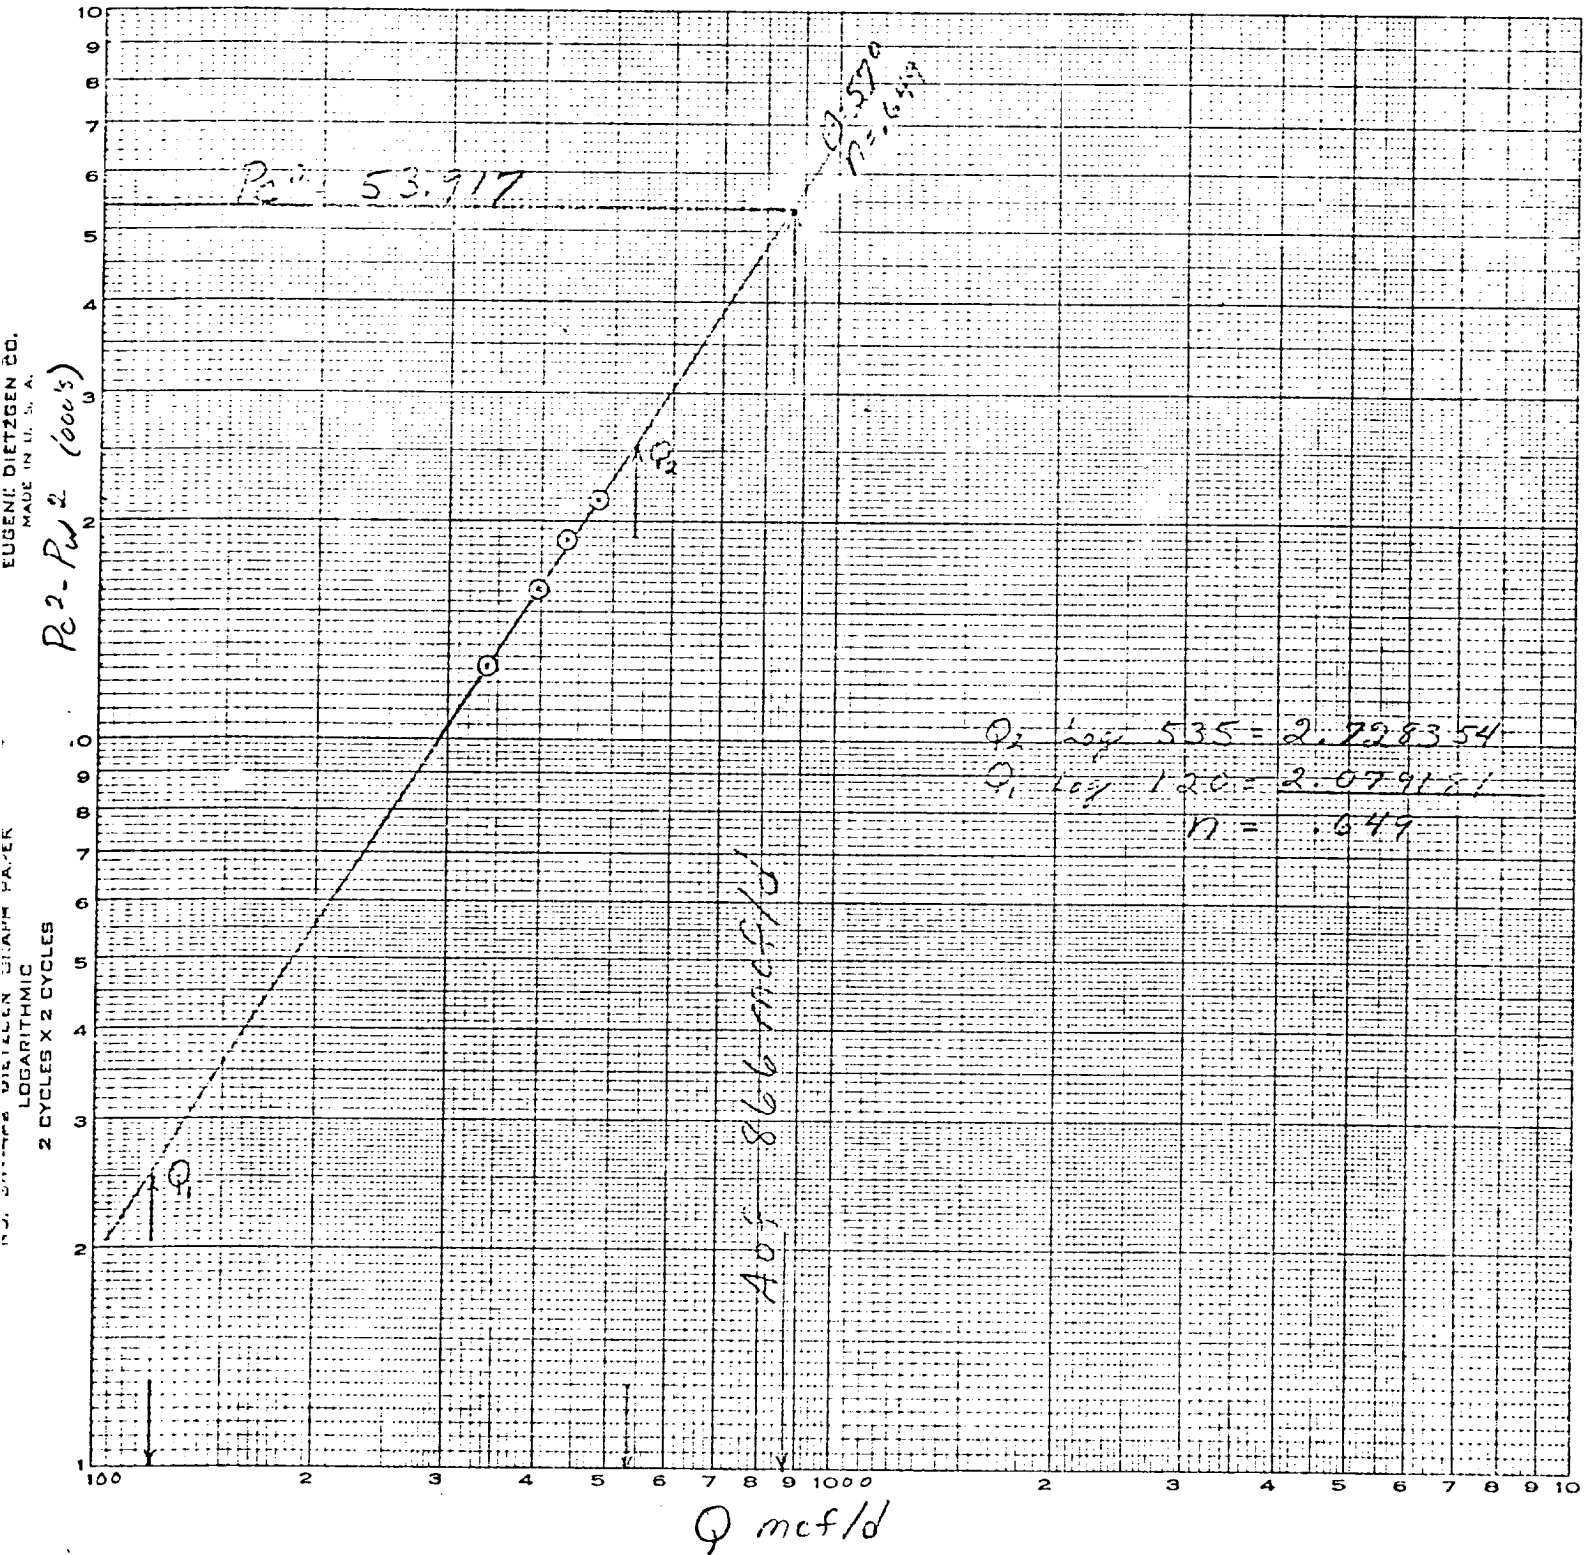

Continental Oil Company
 Meyer 8-23 #4 Yates
 23-22-36 Lea County
 Aof 866 mcf/d $n = .649$

Aof 866 mcf/d

JAN 1 1975

OIL CONSERVATION COMM.
HOBBS, N. M.