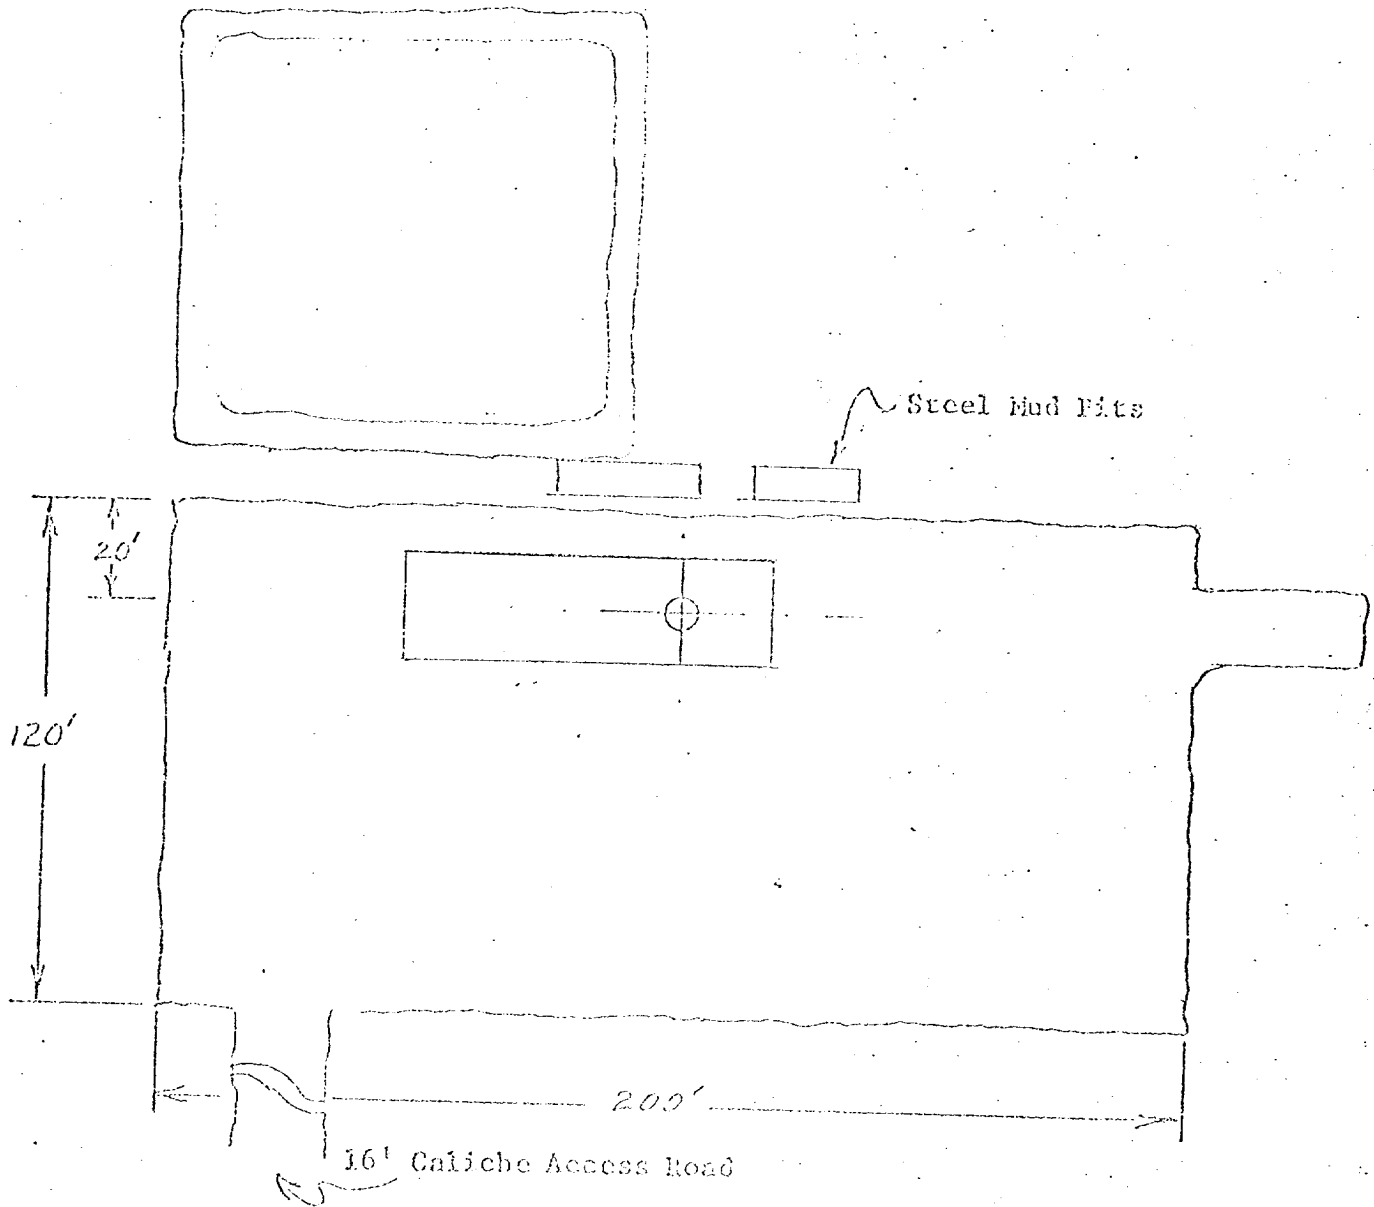

El Paso Natural Gas Company  
odes Gas Storage Unit

Location & Rig Layout

N

Scale: 1" = 40'