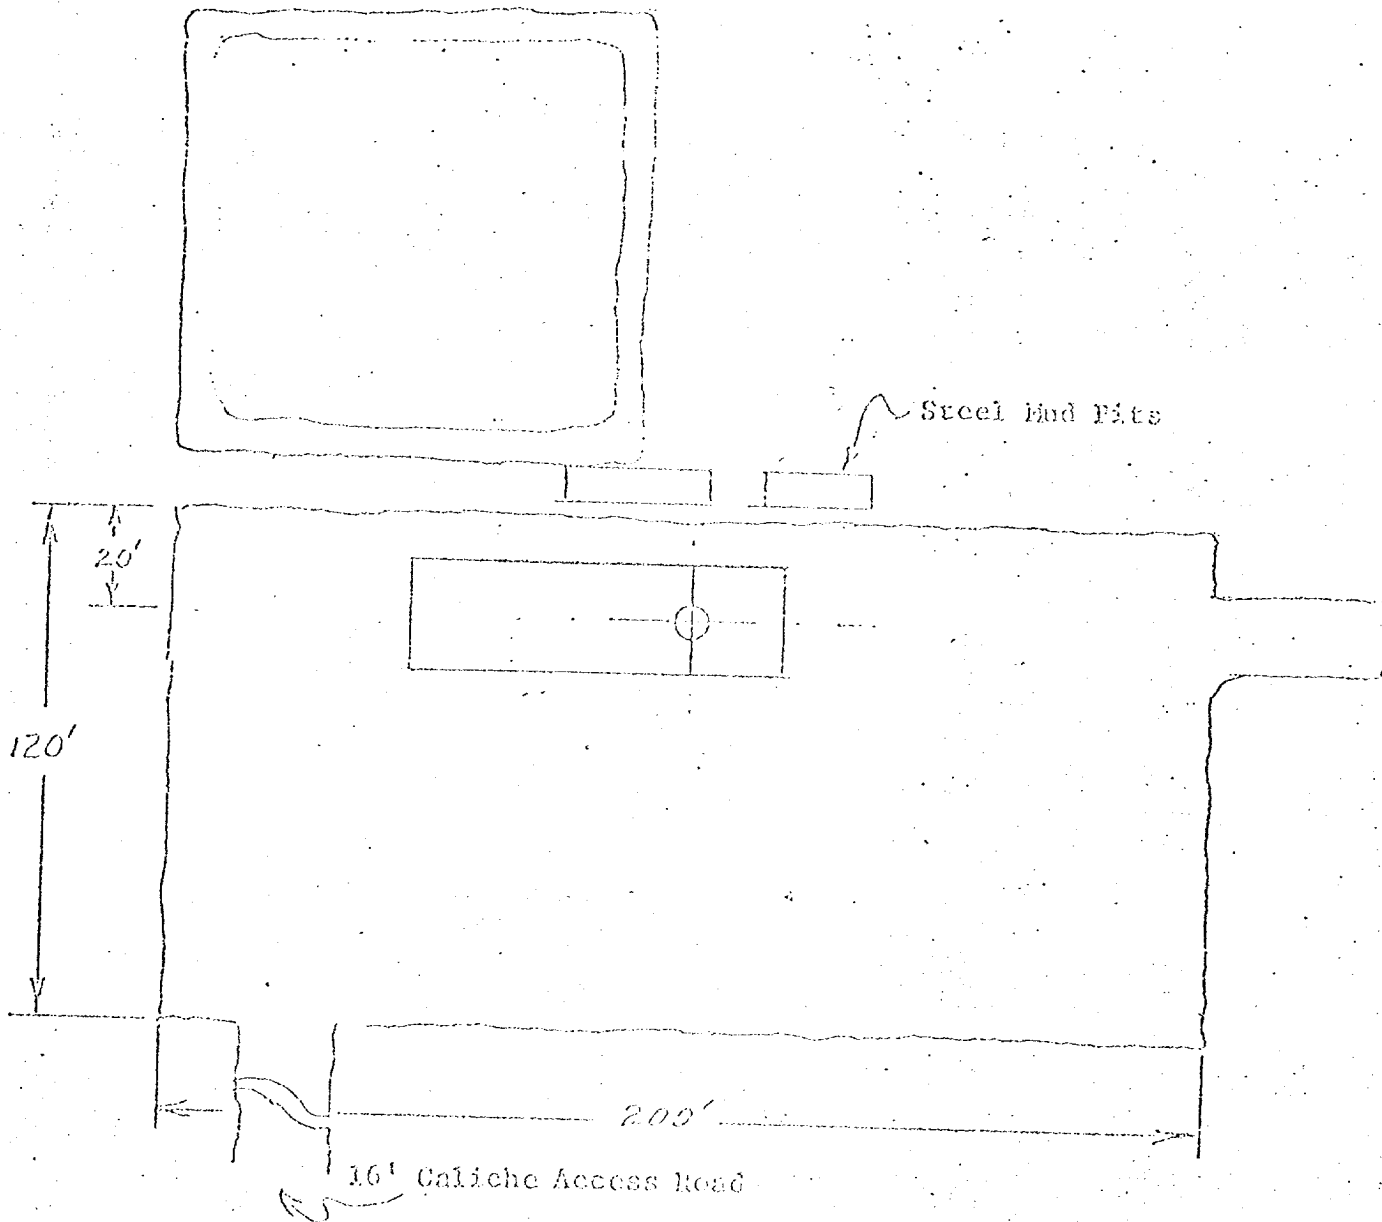

El. Paso Natural Gas Company

Edes Gas Storage Unit

Location & Rig Layout

N

Scale: 1" = 40'