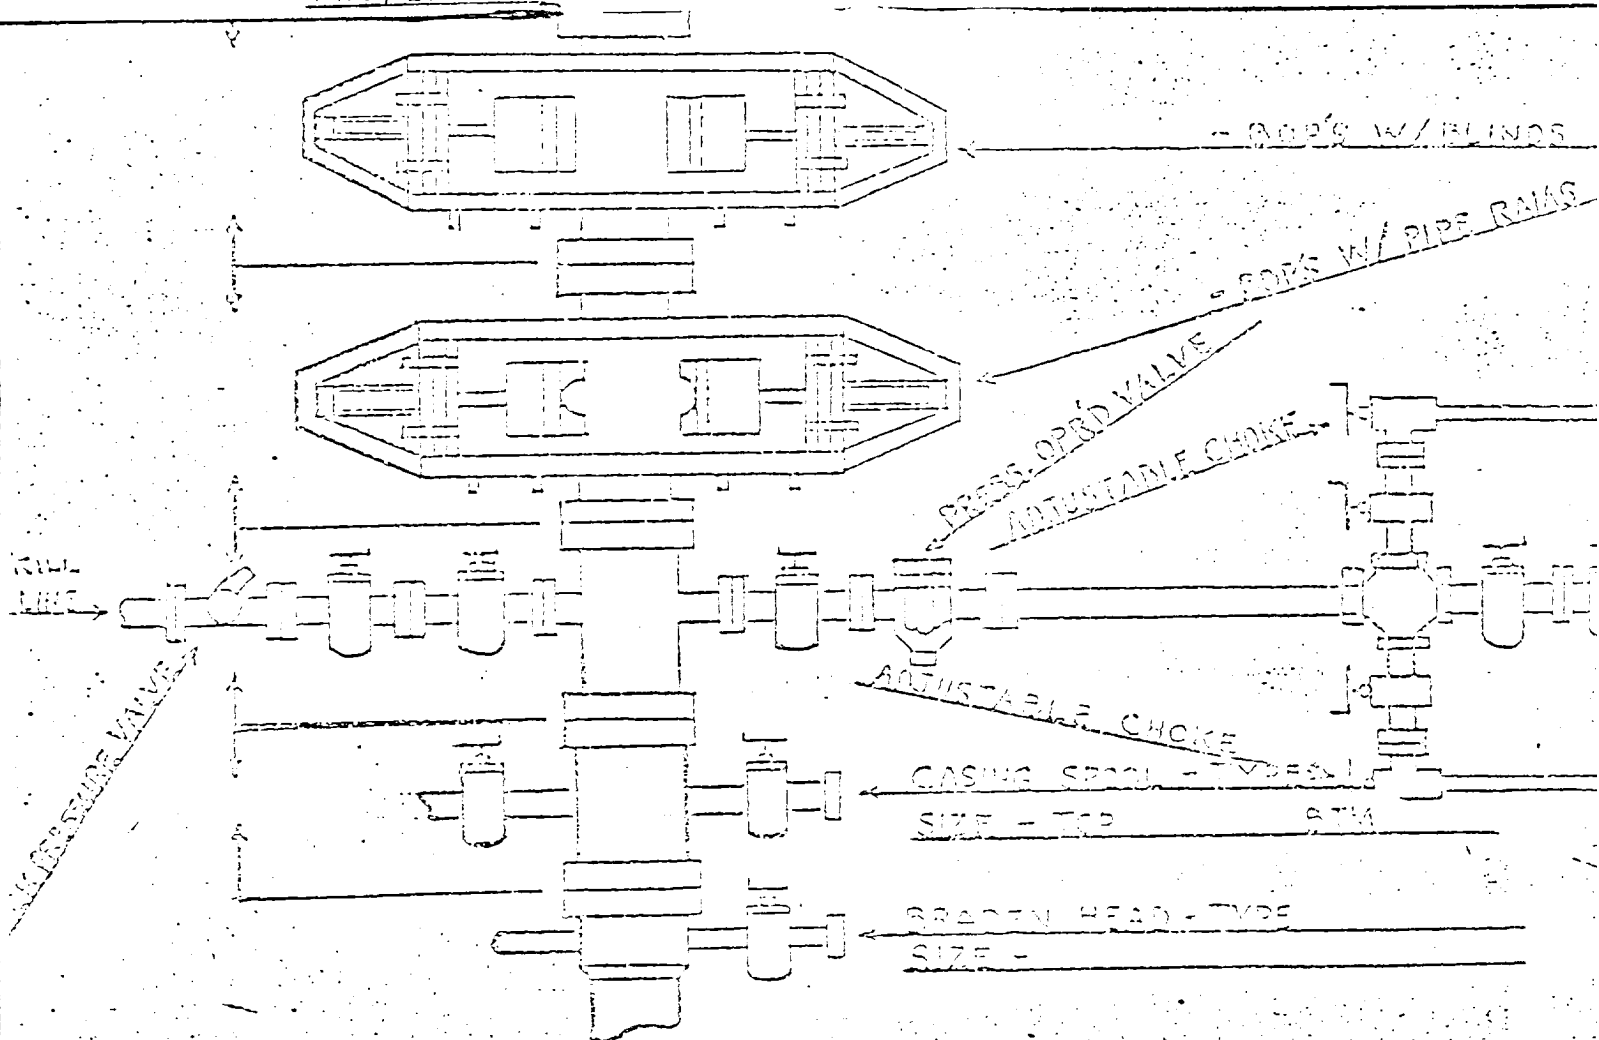

Fillup Line

Fill Line

- ROPS W/ BLINDS

- ROPS W/ PIPE RAIS

PRESS. OP'D VALVE  
ADJUSTABLE CHOKE

WELL LINE

WELL PRESSURE VALVE

CAGING SPOOL - TYPE 1  
SIZE - TOP BTM

BRADEN HEAD - TYPE  
SIZE -