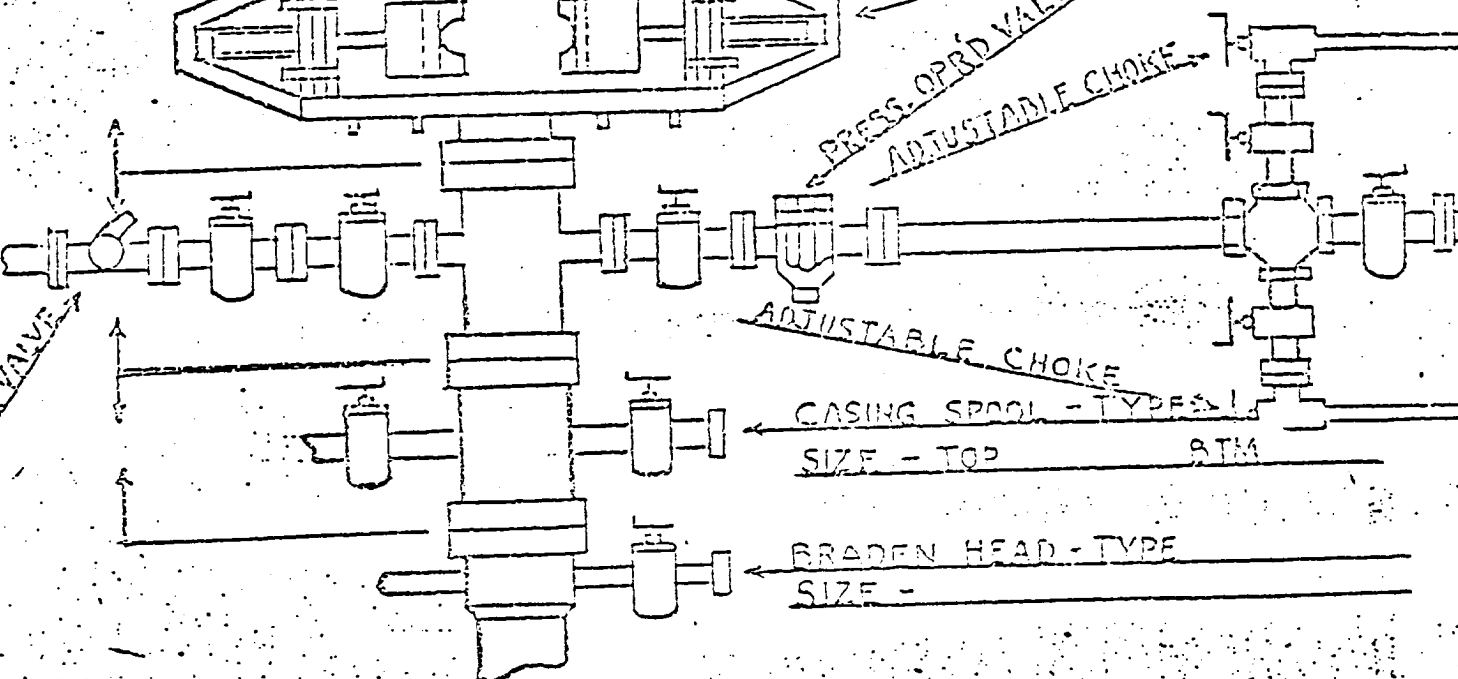

Fillup Line

Fill Line

- ROPS W/ BLINDS

- ROPS W/ PIPE RAIS

PRESS. OP'D VALVE  
ADJUSTABLE CHOKE

WELL LINE

WELL PRESSURE VALVE

CAGING SPOOL - TYPE 1  
SIZE - TOP BTM

BRADEN HEAD - TYPE  
SIZE -