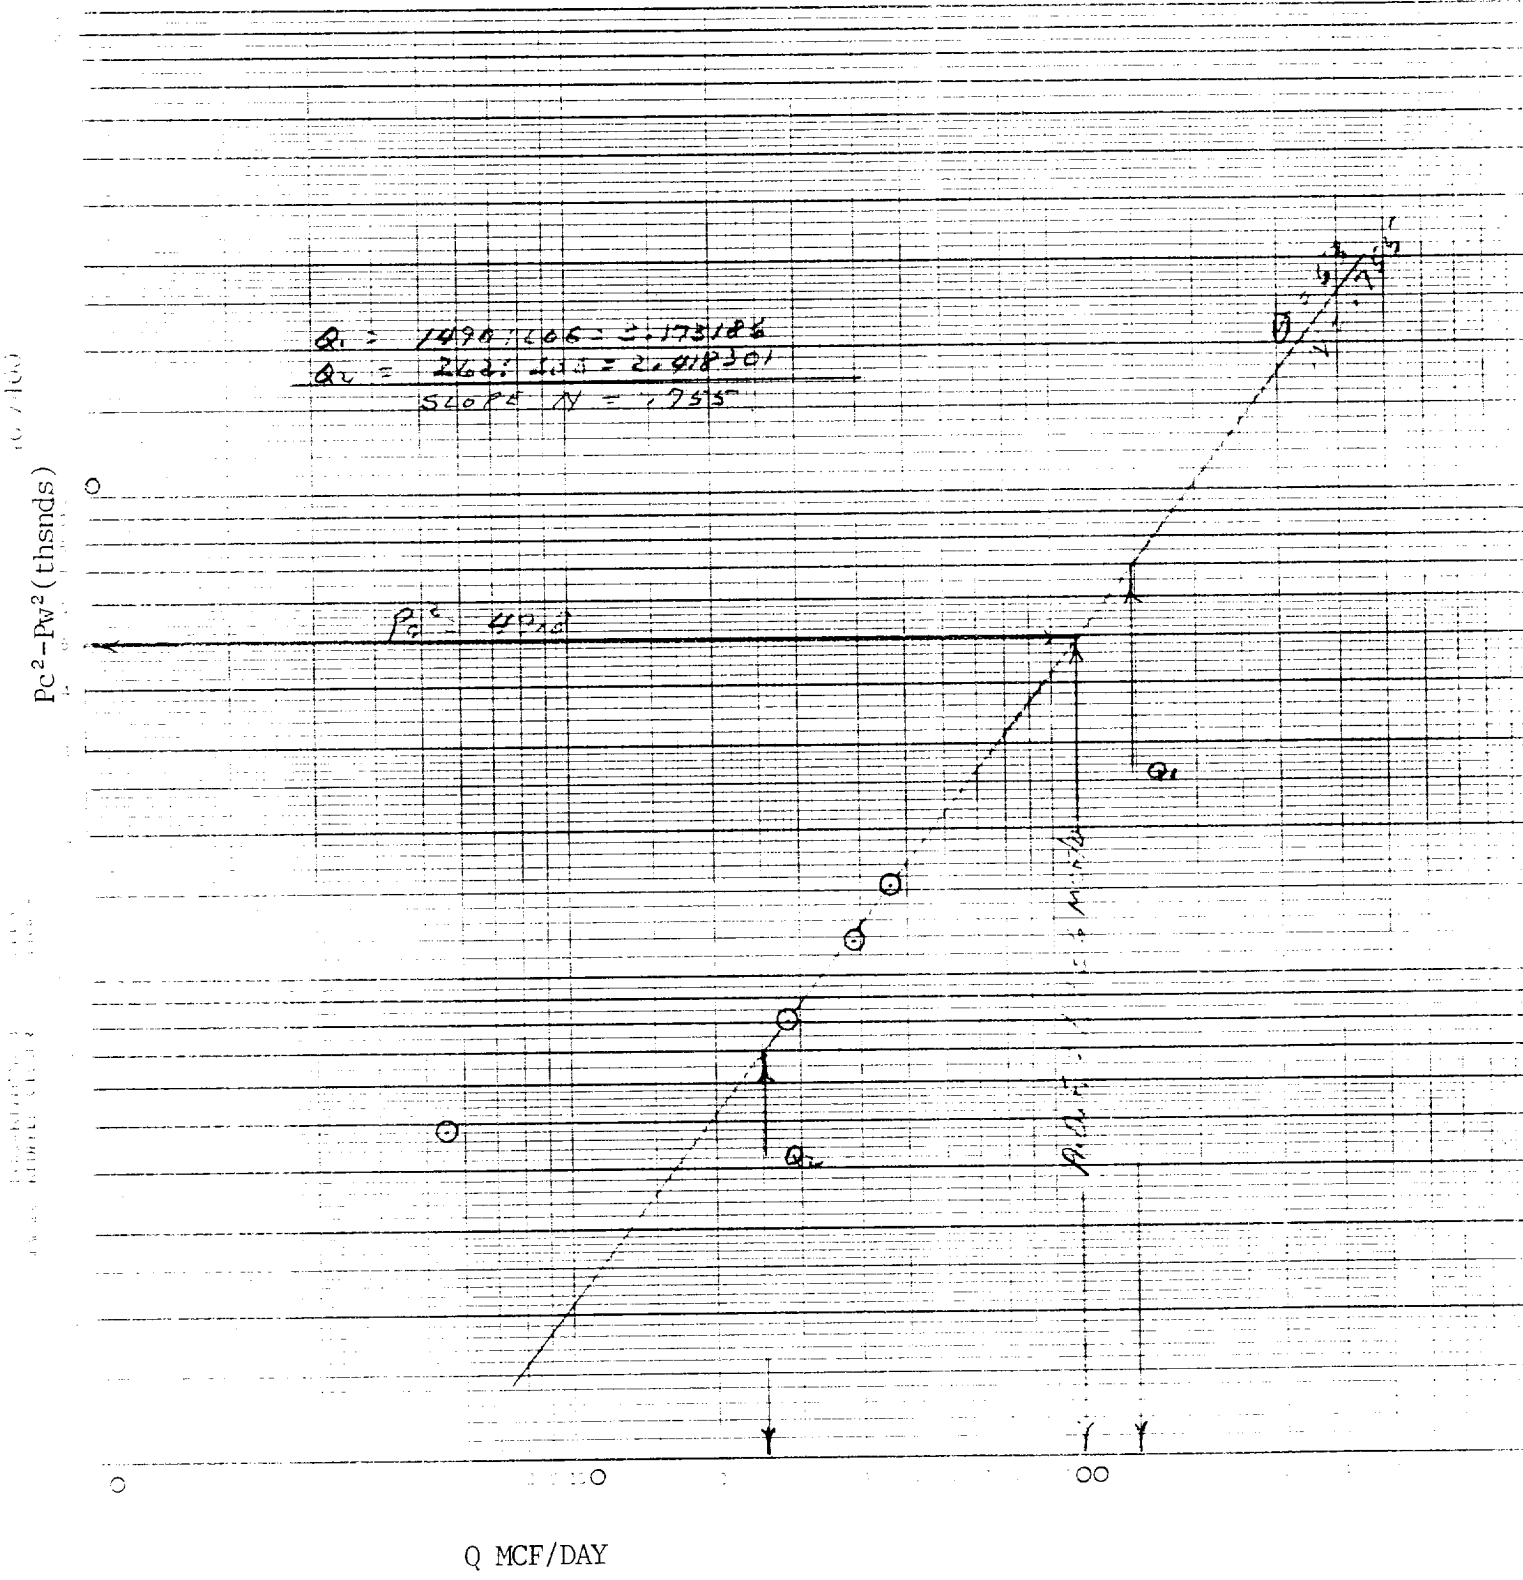

Meridian Oil Company
 Rhodes G S U, Well #26
 8 - 26-S - 37-E
 Lea County, New Mexico
 10-10-91

RECEIVED

NOV 01 1991

HDA 1992