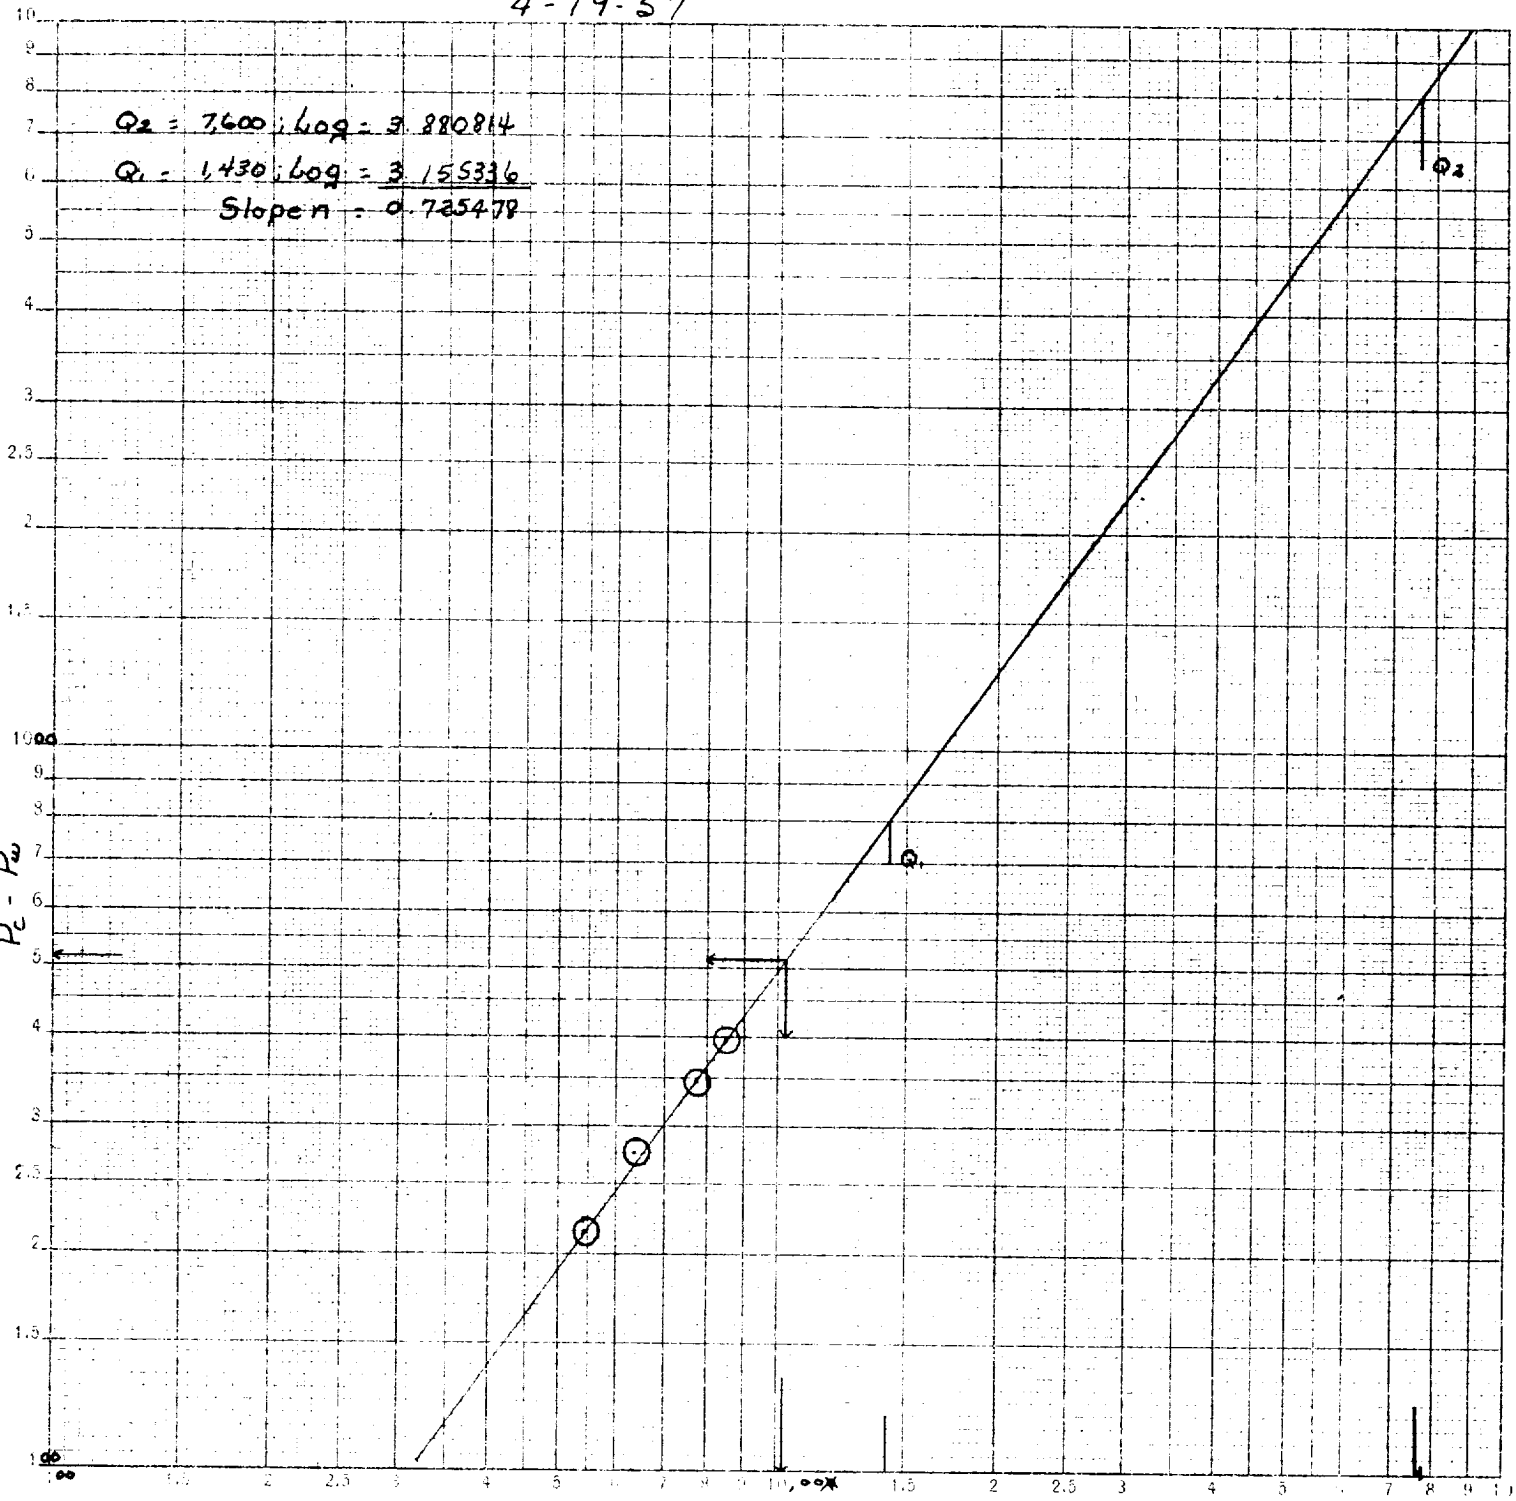

The Texas Co

J.F. Black Well #2

K-21-24-37 Lea Co. N.M.

4-19-57

LOGARITHMIC 359-110
KEUFFEL & ESSER CO. MADE IN U.S.A.
2 X 2 CYCLES

Q = MCF/Day
Q = 1,025