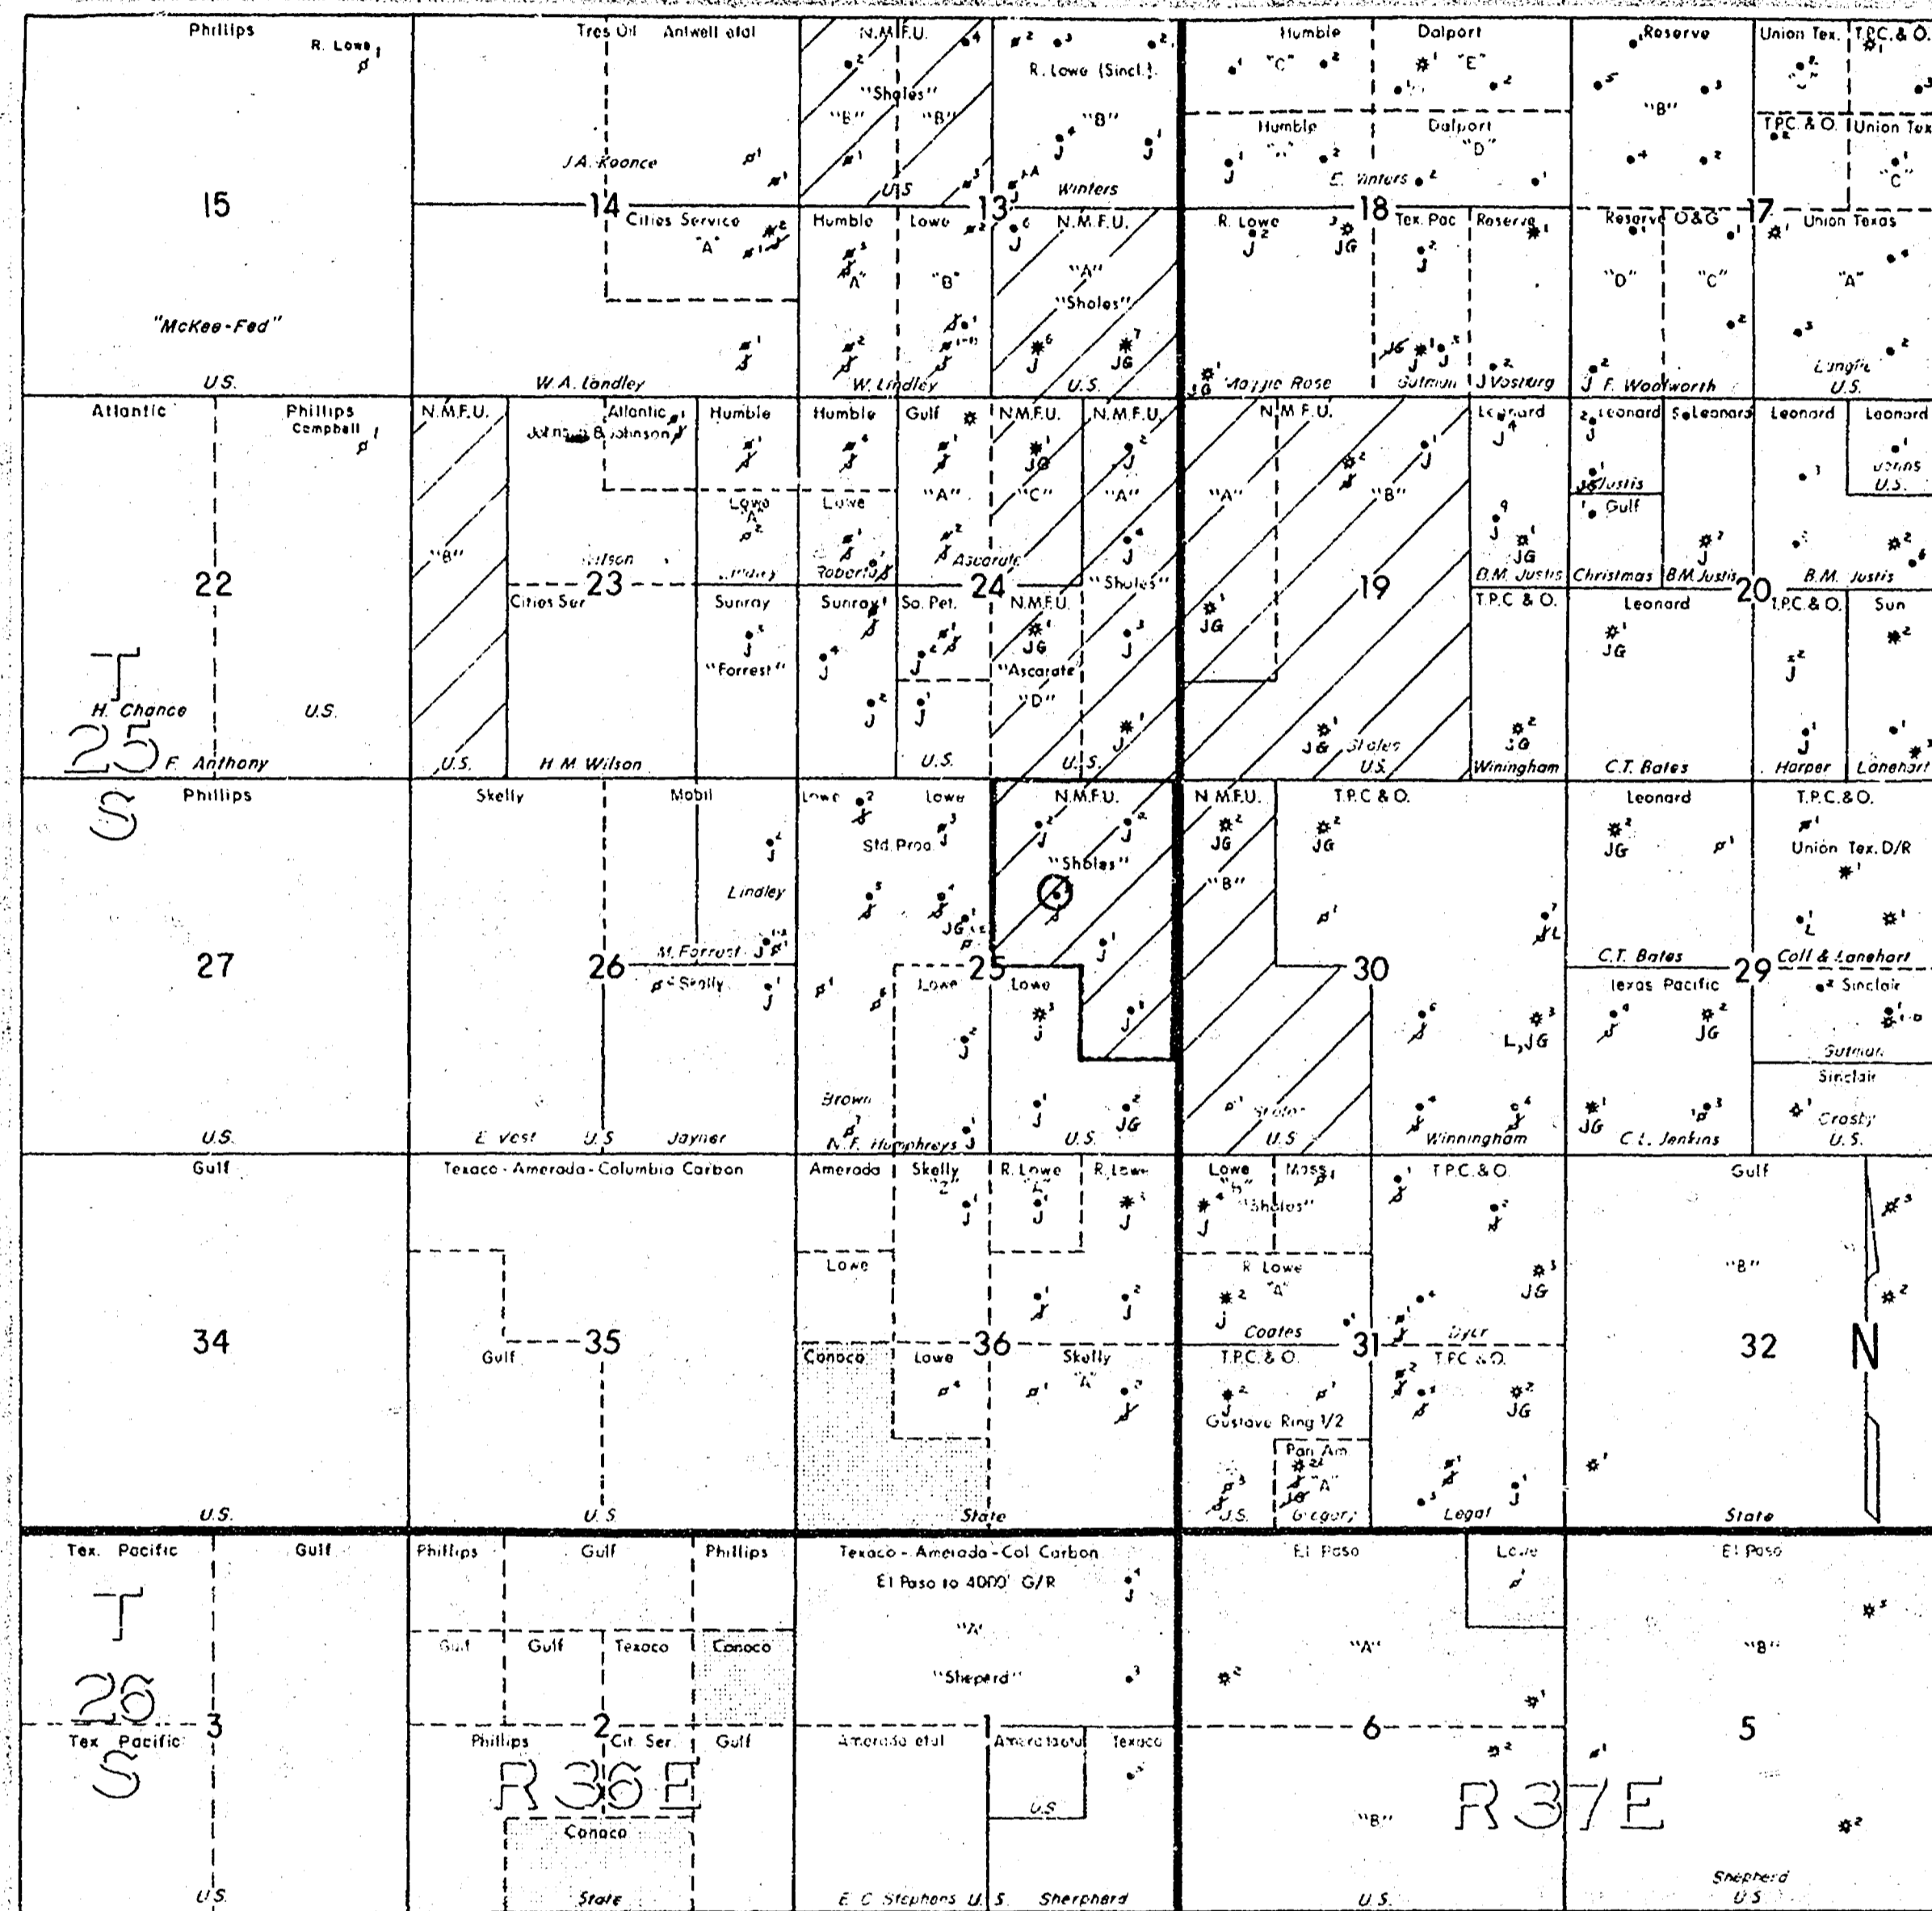

Case No
3843

Large Exhibits

BEFORE EXAMINER NUTTER
 EXAMINER NO. 1
 DATE NOV. 30 1943

CONTINENTAL OIL COMPANY
 PRODUCTION DEPARTMENT - HOBSBS DIVISION
 LOCATION PLAT
 LEA COUNTY, NEW MEXICO
 LEGEND
 J - Joint Oil
 JS - Joint Gas
 / - SI or Plugged
 L - Longie Mottle Oil
 SCALE IN FEET
 1" = 100'