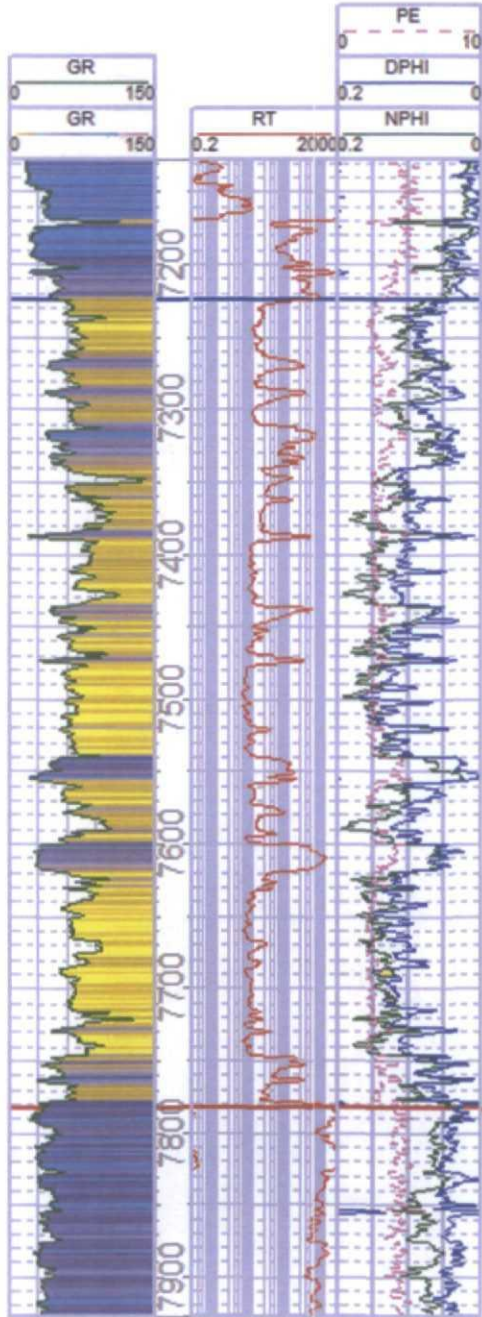

N

30015325370000  
ESPERANZA 11 STATE C #2  
T21S R27E S11  
\*  
MORROW

<4,352FT>

30015295240000  
LONE TREE 14 STATE 1  
T21S R27E S14  
•  
DELAWARE

<2,968FT>

30015328510000  
LONE TREE 14 STATE CO #1  
T21S R27E S14  
\*  
WOLFCAMP