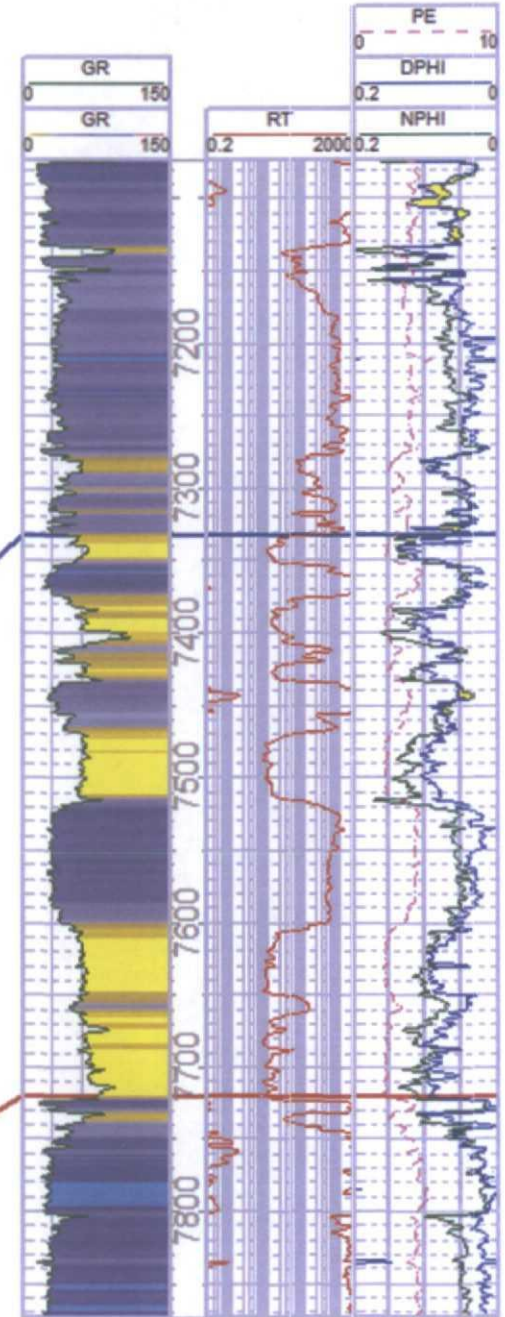

30015328510000
LONE TREE 14 STATE CO #1
T21S R27E S14
*
WOLFCAMP

S