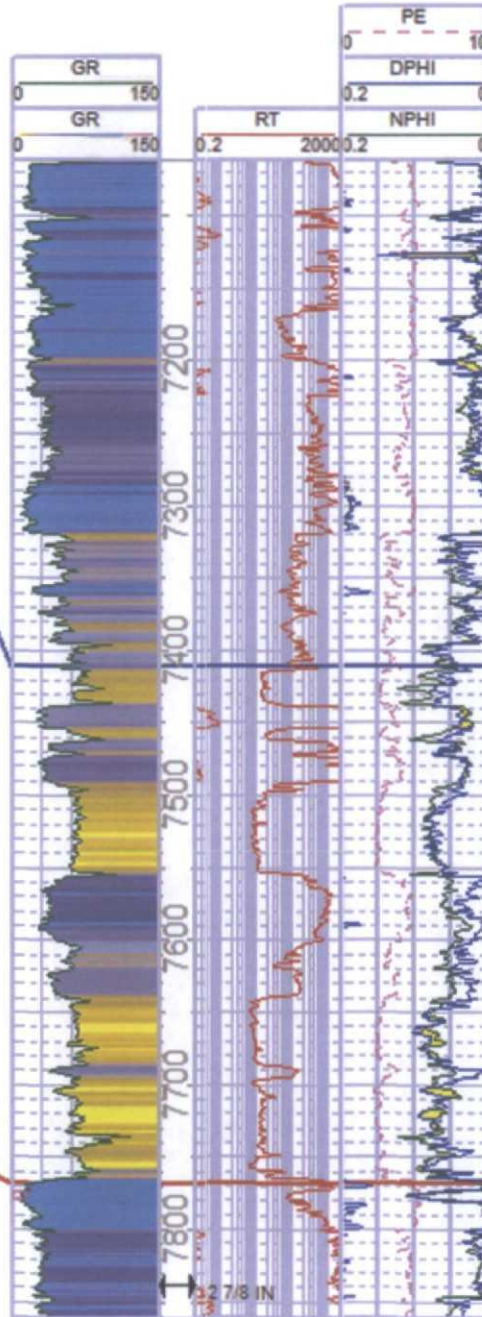

N

30015325370000  
ESPERANZA 11 STATE C #2  
T21S R27E S11  
\*  
MORROW

<4,352FT>

30015295240000  
LONE TREE 14 STATE 1  
T21S R27E S14  
•  
DELAWARE

<2,968FT>

30015328510000  
LONE TREE 14 STATE CO #1  
T21S R27E S14  
\*  
WOLFCAMP