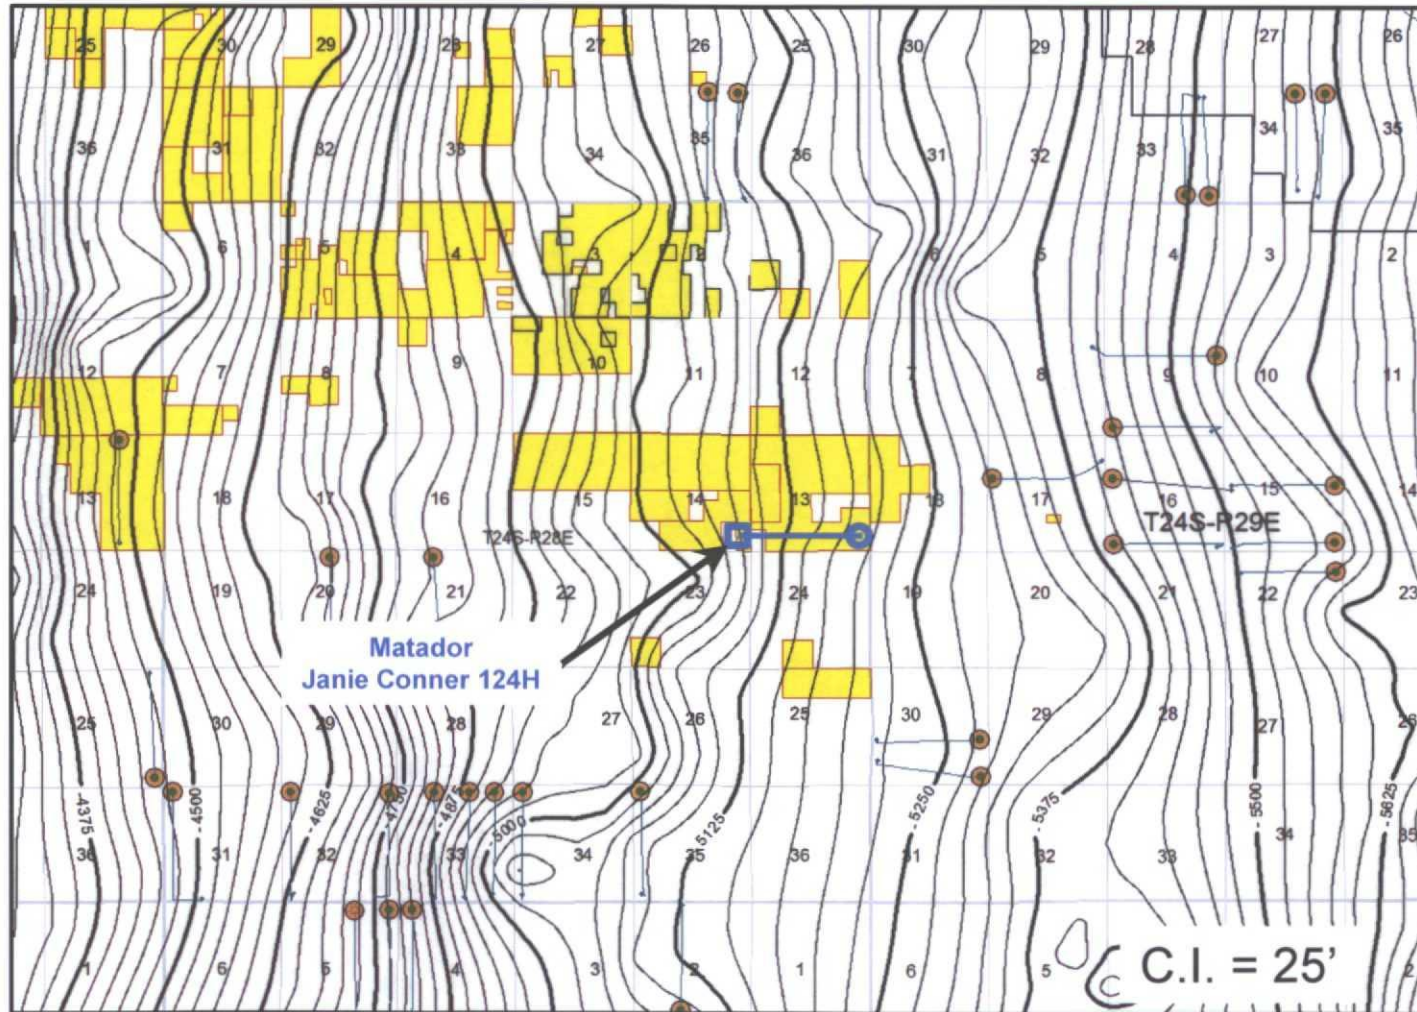

# Pierce Crossing, Bone Spring pool Structure Map (Top 2<sup>nd</sup> Bone Spring Subsea)

## Map Legend

- BHL  Matador – Horizontal Location
- SHL  Matador Acreage
-  Matador Acreage
-  2<sup>nd</sup> Bone Spring Producer

## Matador Exhibit 7