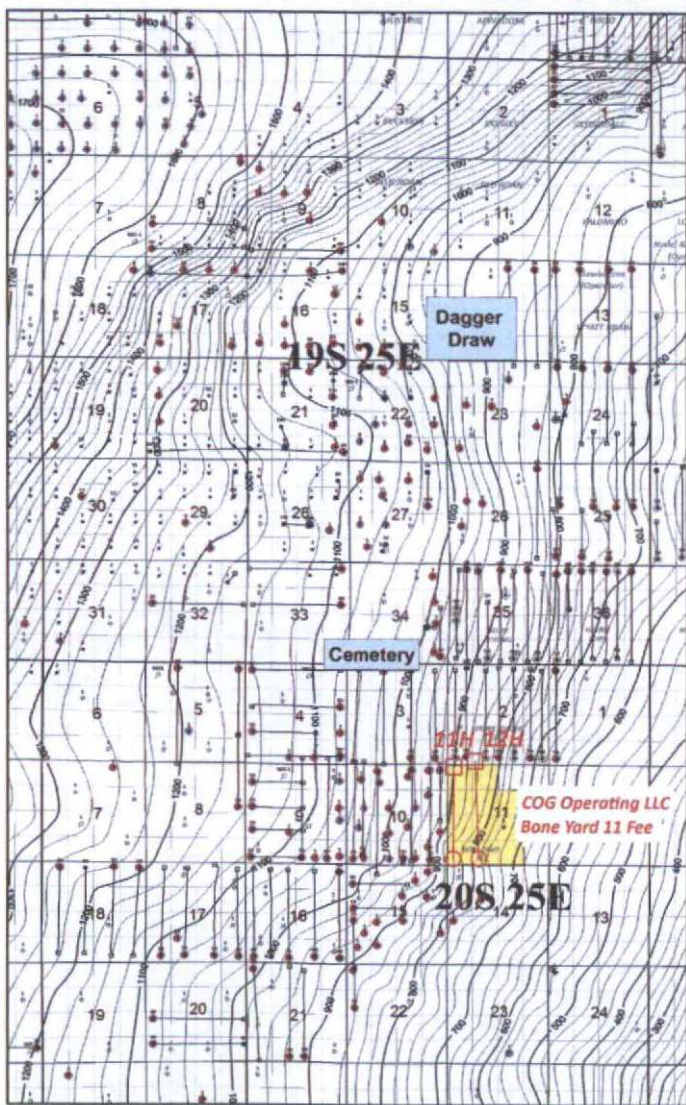

Cemetery Area – Structure Map T/PDCK

Map Legend

-  Paddock Producer
-  Blinebry Producer

-  BHL
-  SHL
- COG - Horizontal Location
(Bone Yard "11" Fee #11H and #12H)

 **Concho Acreage**