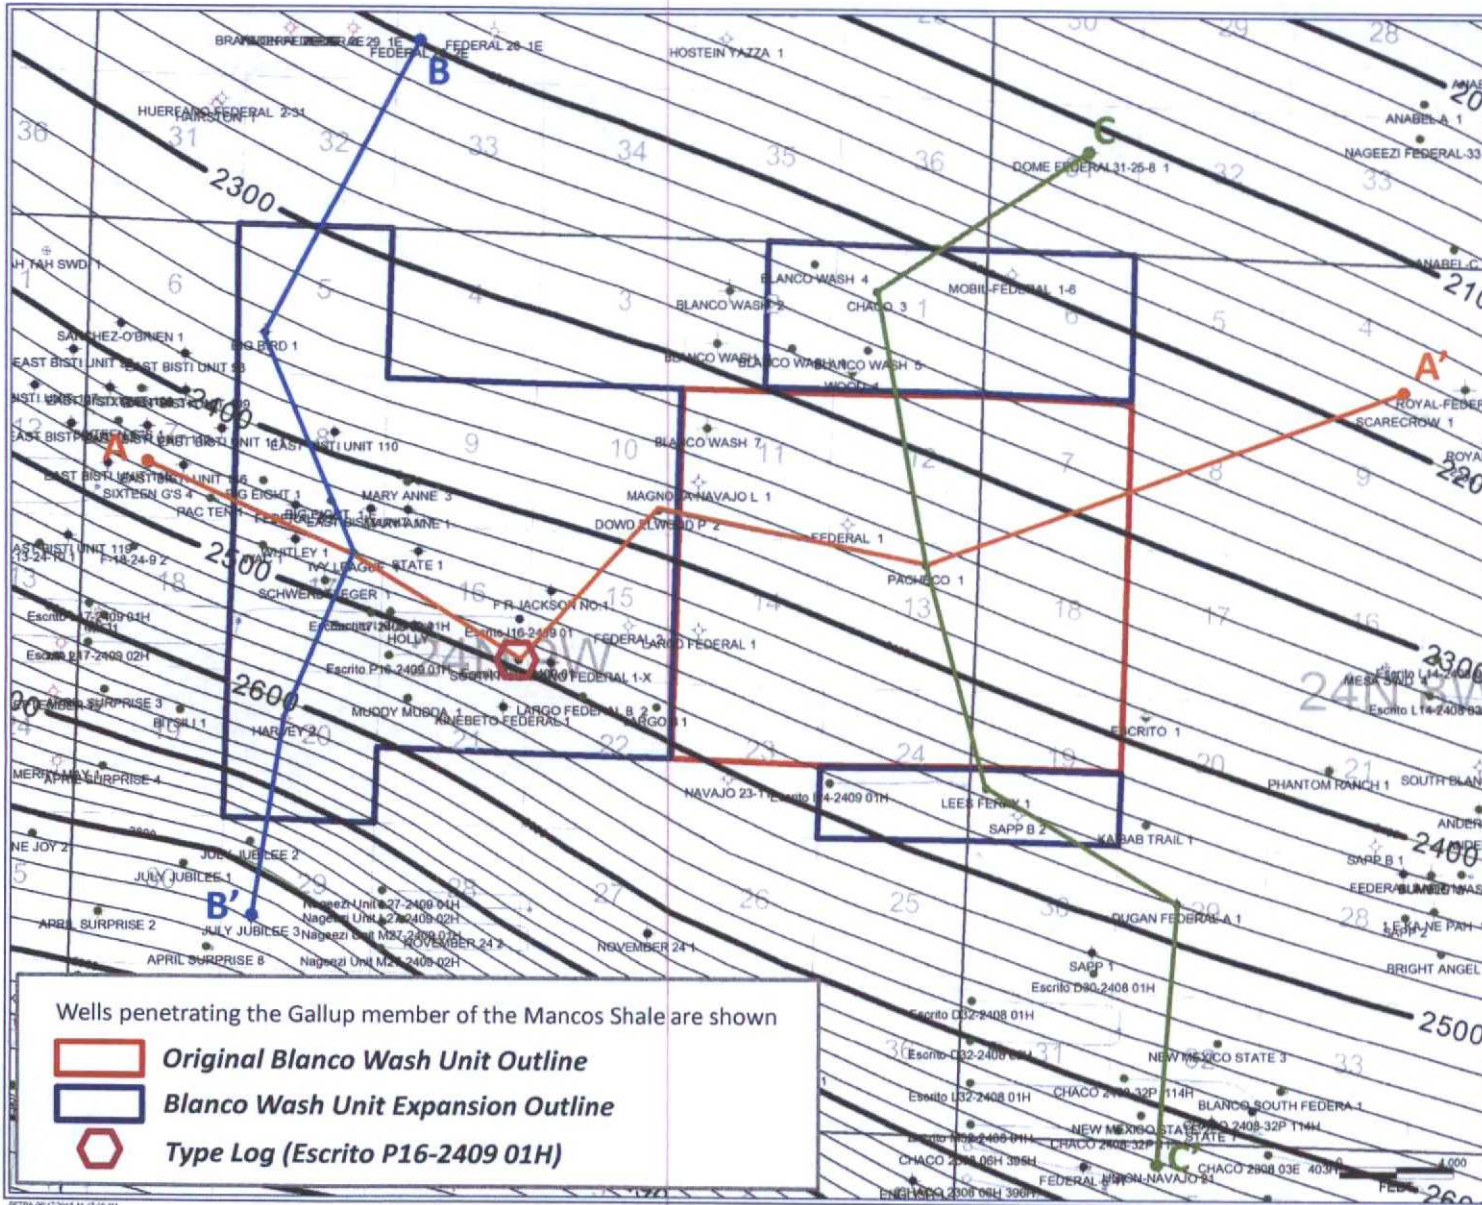

Top Mancos Structure Contour Map Sub-Sea True-Vertical Depth

BEFORE THE OIL CONSERVATION
DIVISION
Santa Fe, New Mexico
Exhibit No. 9
Submitted by: ENCANA
Hearing Date: June 25, 2015