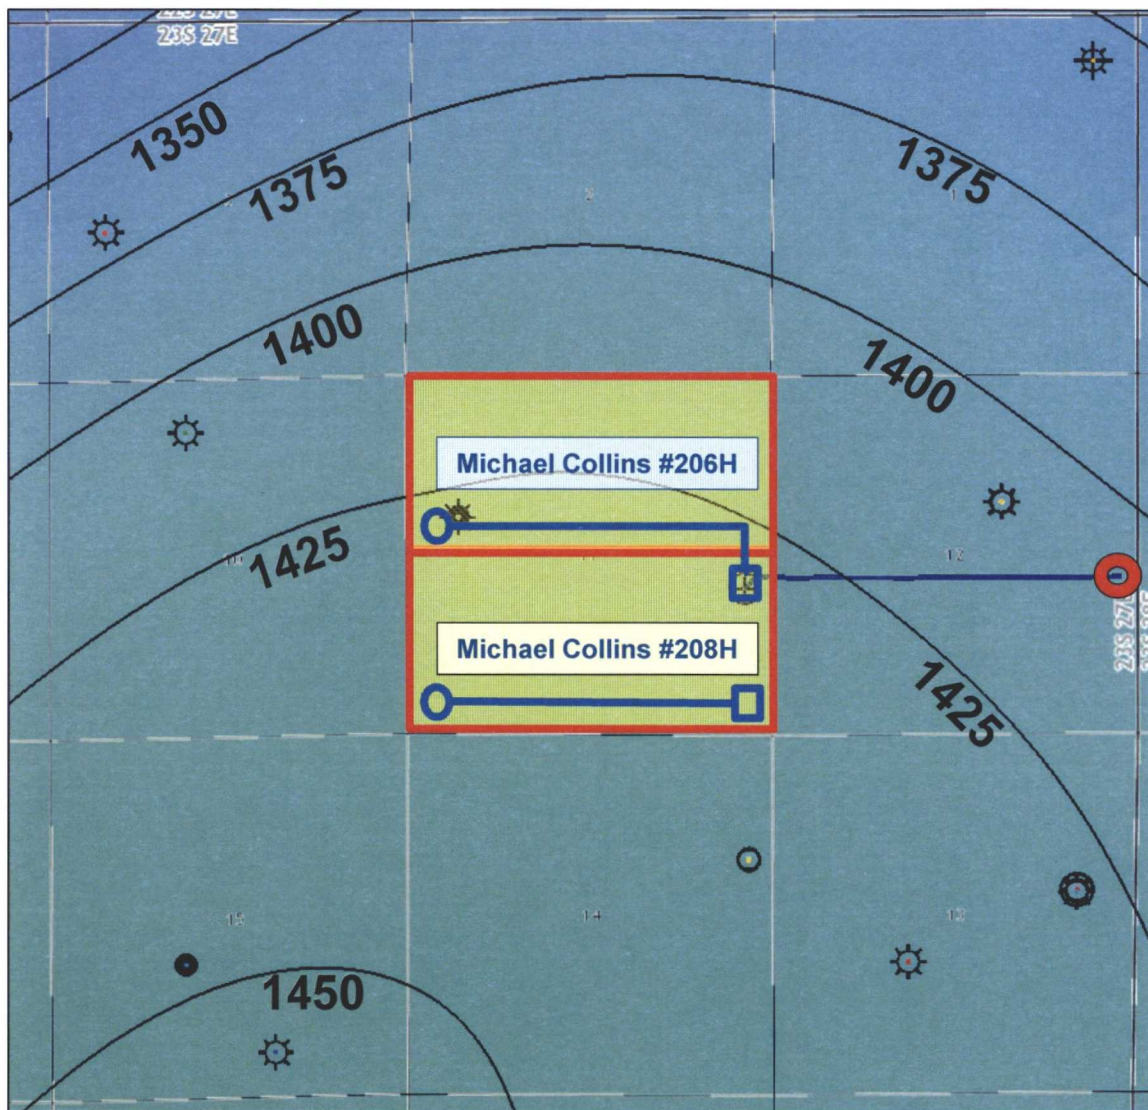

# Purple Sage; Wolfcamp (Gas) (Pool Code 98220) Isopach Map (Wolfcamp)

## Map Legend

- BHL  Matador – Horizontal Location
- SHL 
-  Project Area
-  Wolfcamp Producer

C.I. = 25'

Michael Collins 11-23S-27E RB #206H  
Michael Collins 11-23S-27E RB #208H