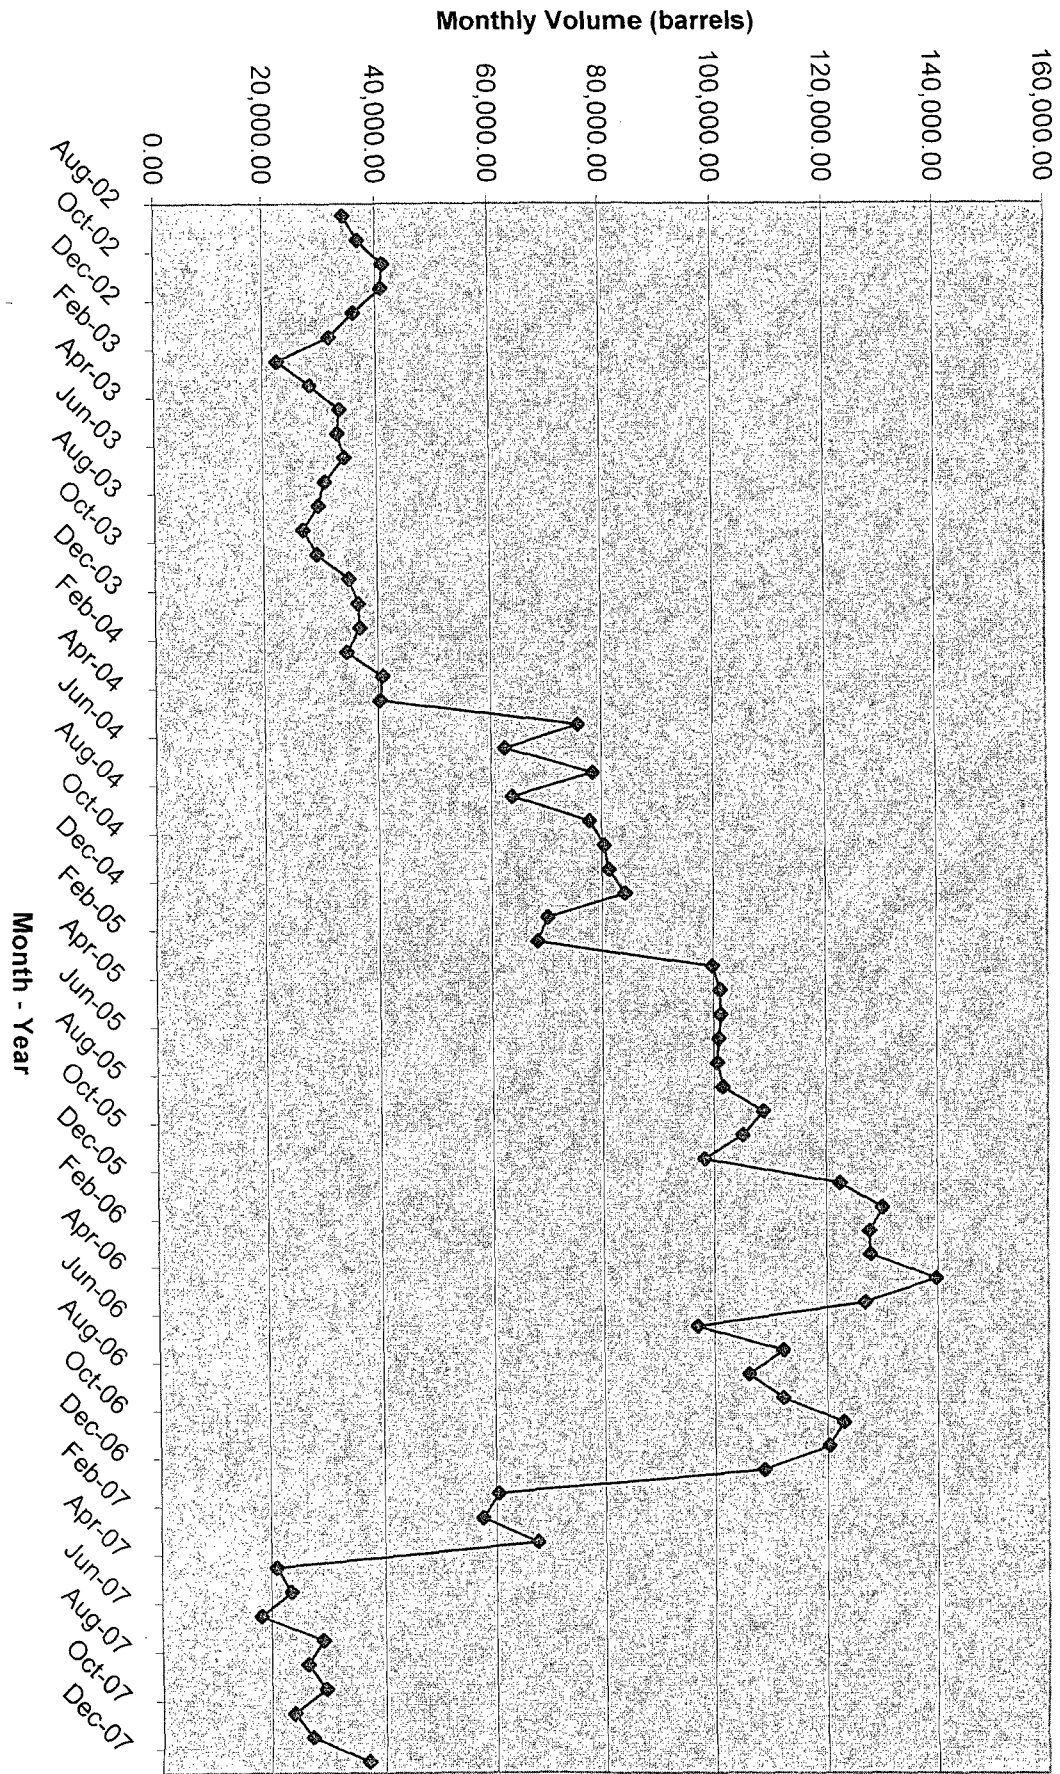

Juniper SWD #1 Monthly Flow Volumes

Juniper SWD #1 Flow Volumes Monthly 2007