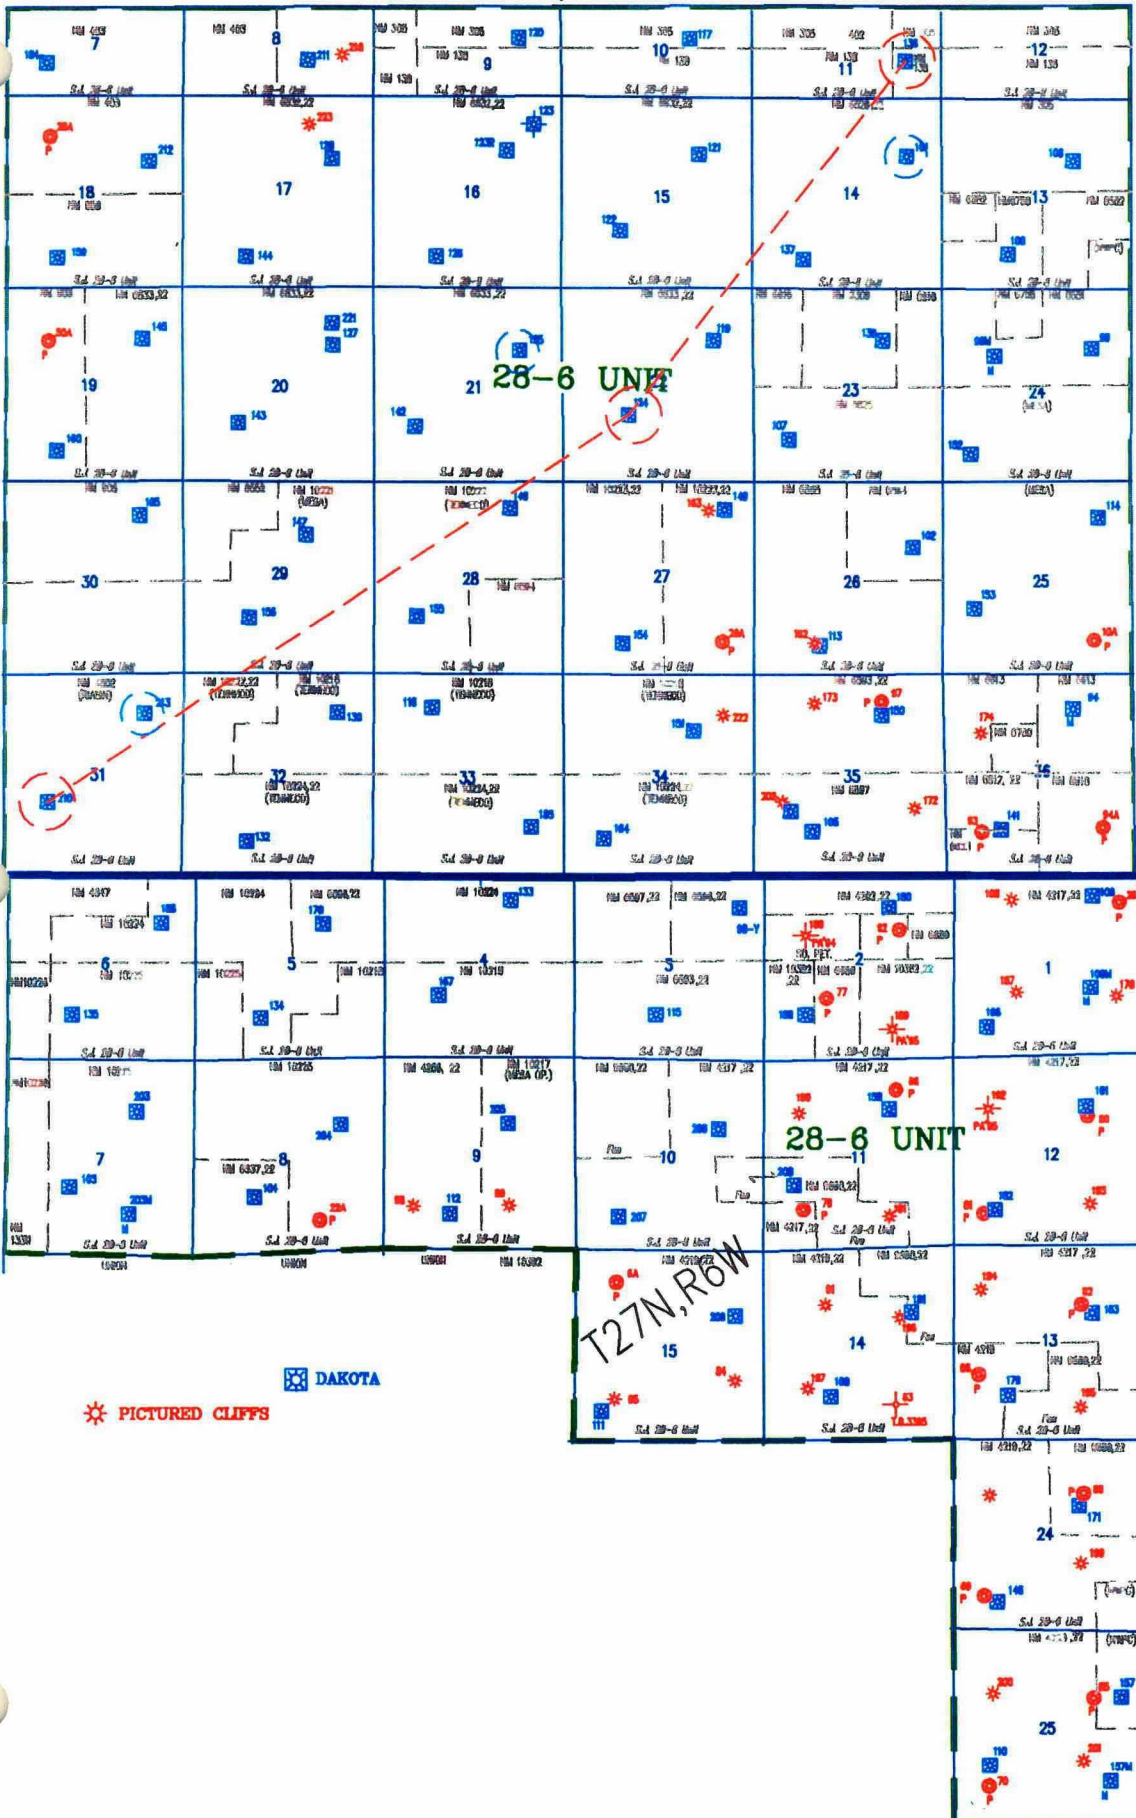

San Juan 28-6 Unit
Rio Arriba Co., New Mexico
T28N,R6W

DAKOTA
PICTURED CLIFFS

T27N,R6W

LARGE FORMAT
EXHIBIT HAS
BEEN REMOVED
AND IS LOCATED
IN THE NEXT FILE

San Juan 28-6 Unit
Rio Arriba Co., New Mexico
T28N,R6W

LARGE FORMAT
EXHIBIT HAS
BEEN REMOVED
AND IS LOCATED
IN THE NEXT FILE