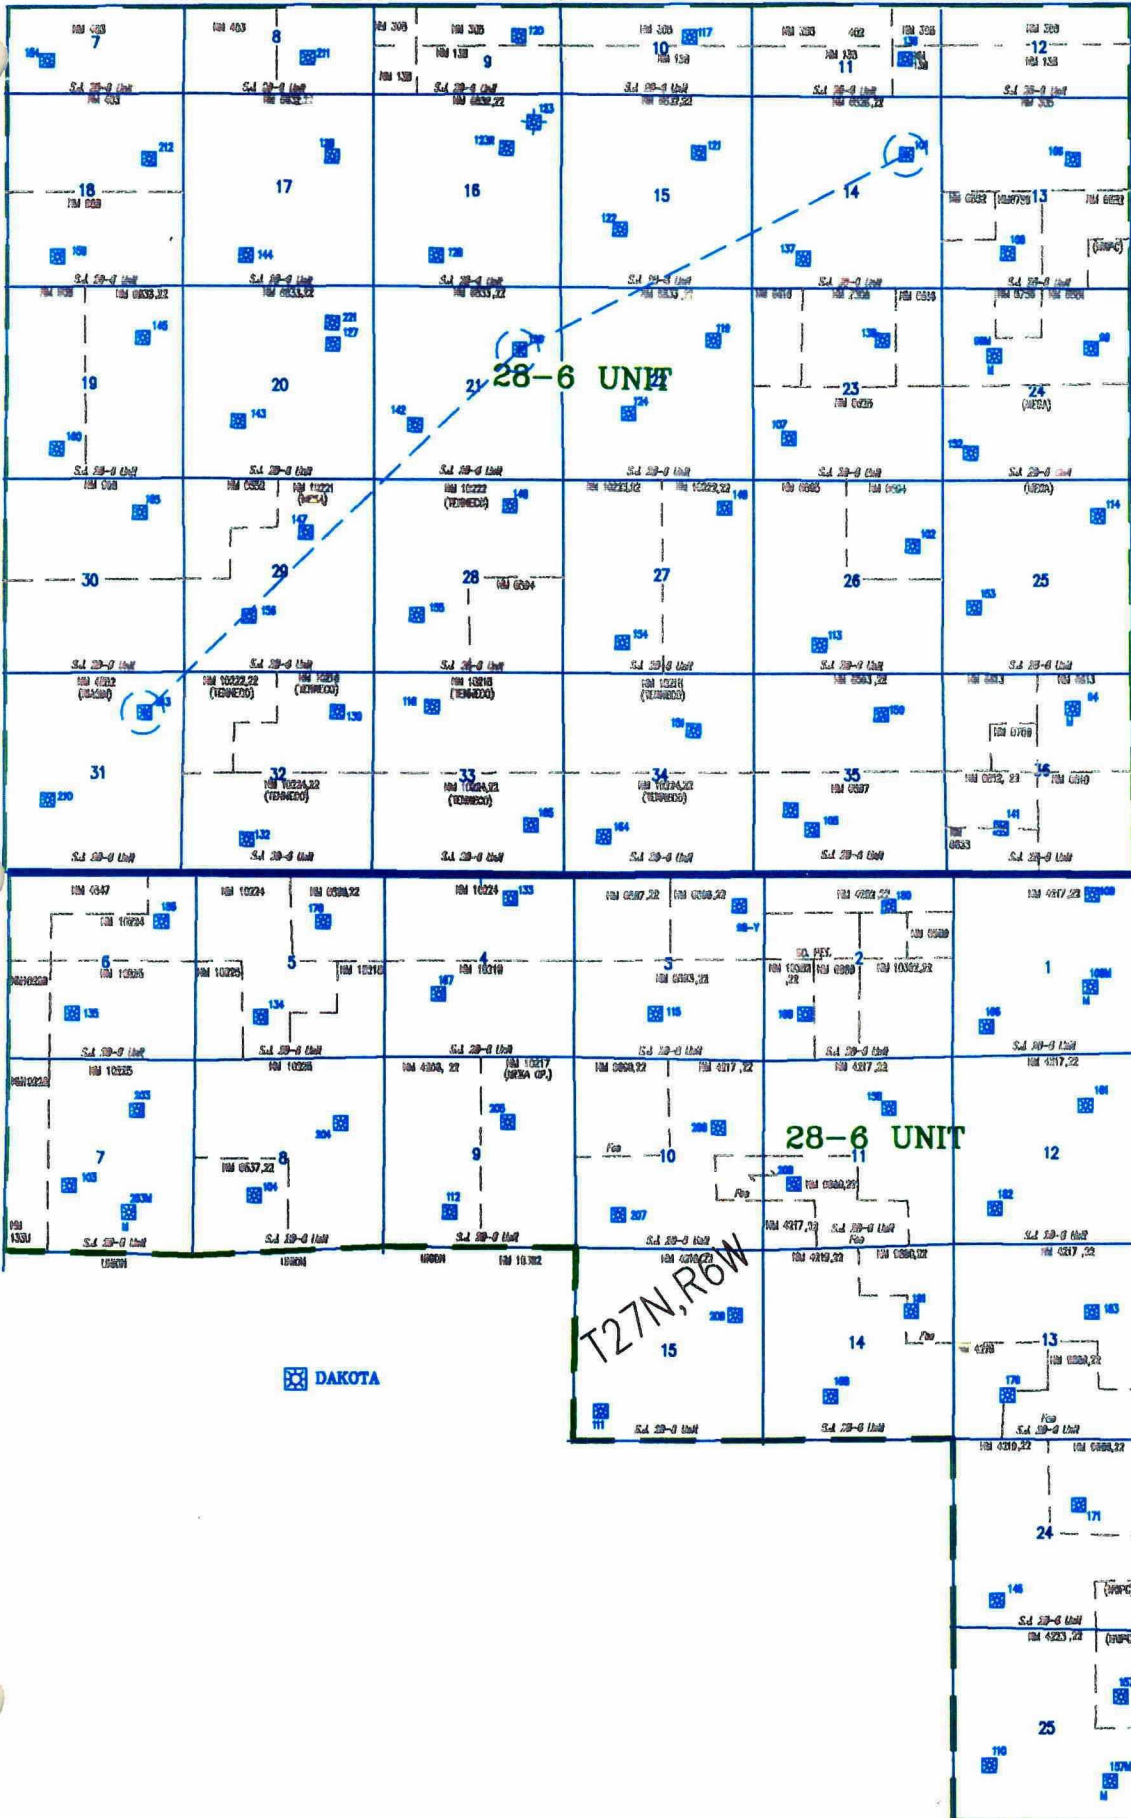

San Juan 28-6 Unit
Rio Arriba Co., New Mexico
T28N,R6W

DAKOTA
PICTURED CLIFFS

T27N,R6W

LARGE FORMAT
EXHIBIT HAS
BEEN REMOVED
AND IS LOCATED
IN THE NEXT FILE

San Juan 28-6 Unit
Rio Arriba Co., New Mexico
T28N,R6W

LARGE FORMAT
EXHIBIT HAS
BEEN REMOVED
AND IS LOCATED
IN THE NEXT FILE