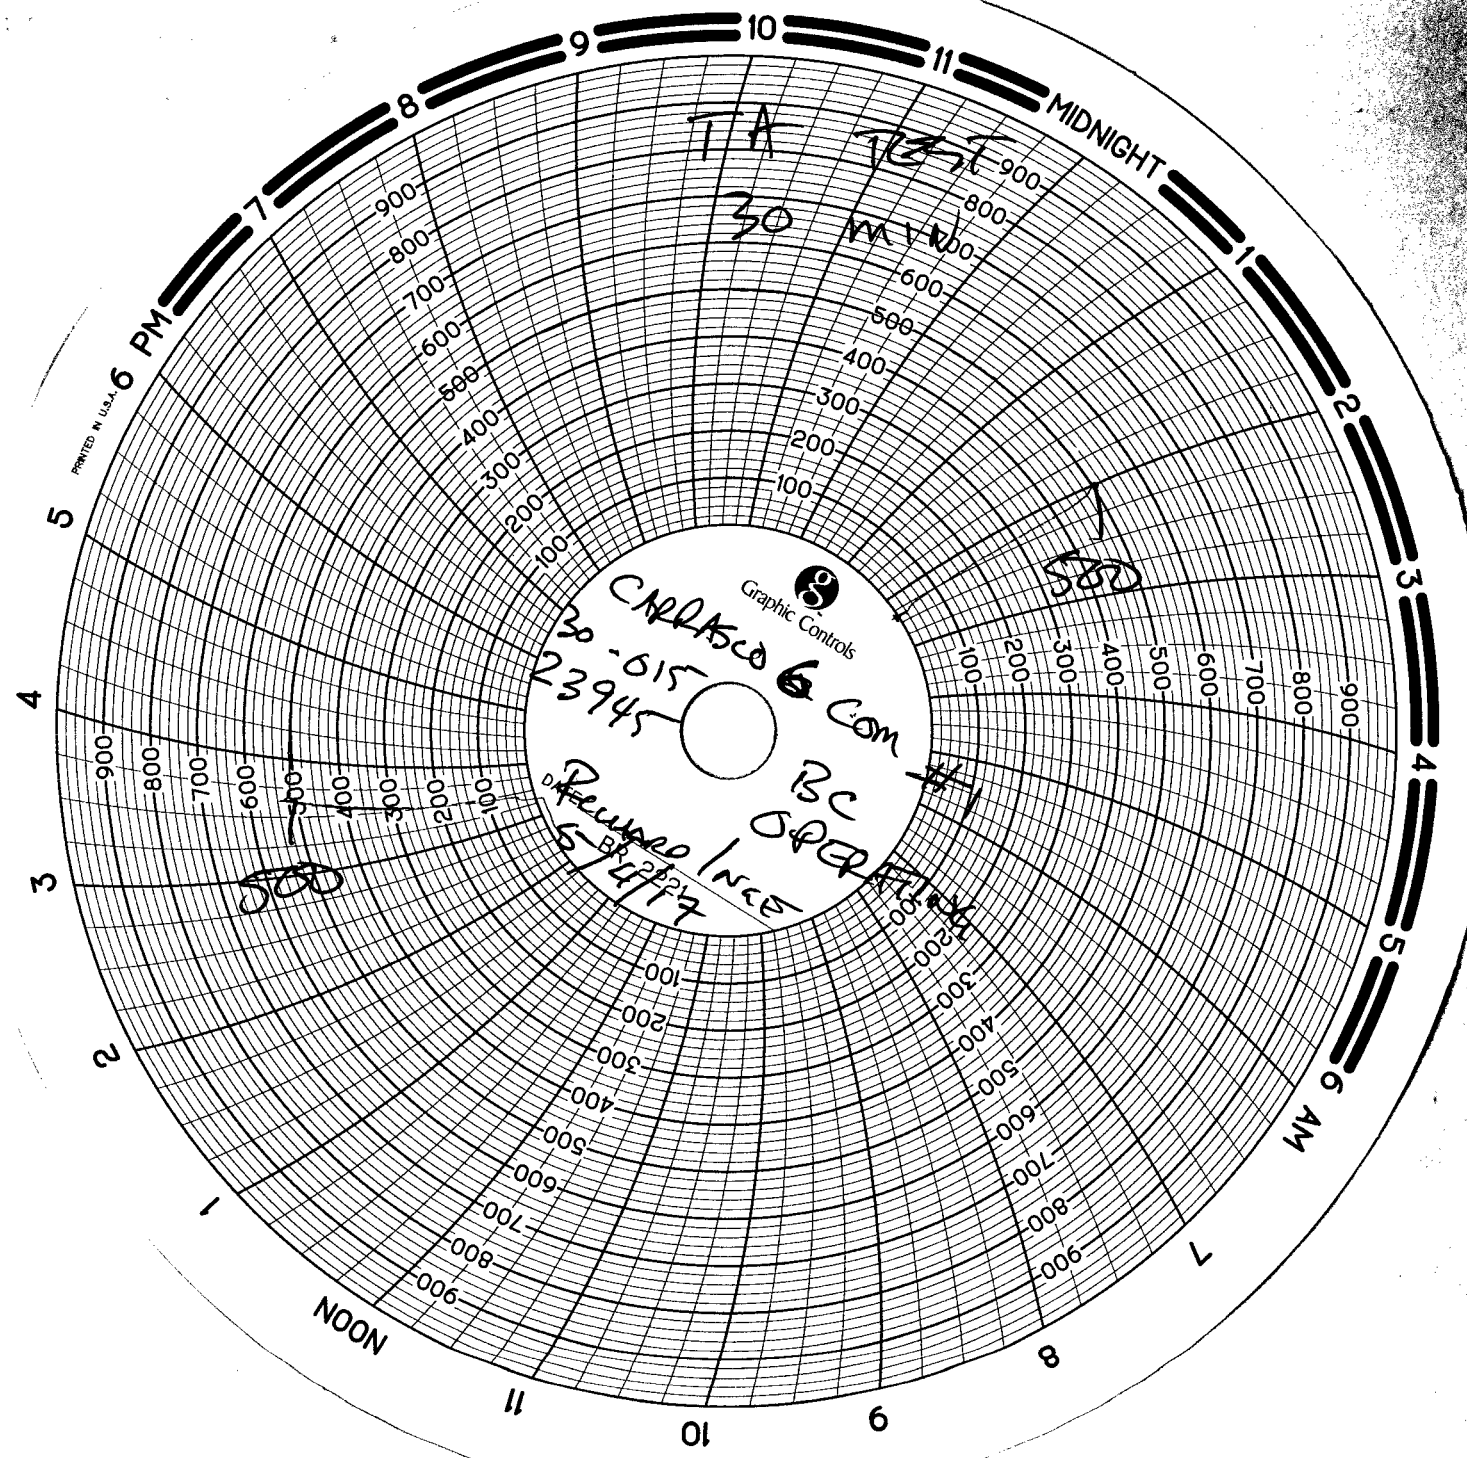

PRINTED IN U.S.A.

6 PM

MIDNIGHT

Graphic Controls

TA 1257  
 30  
 CARRASCO  
 23945  
 BC OPERATIONS  
 6-12-17  
 500  
 500

5

4

3

2

1

NOON

11

10

9

8

7

700

600

500

400

300

200

100

900

900

800

700

600

500

400

300

200